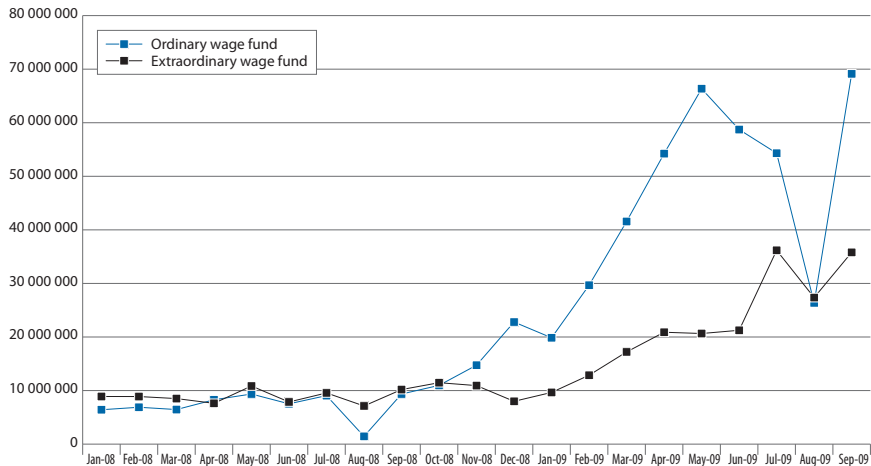

Chart 21: Reduced working hours authorised and covered by partial unemployment schemes, Italy, Jan-08–Sep-09

Source: Eurostat, LMP database; INPS - National Social Security Institute, Italy.