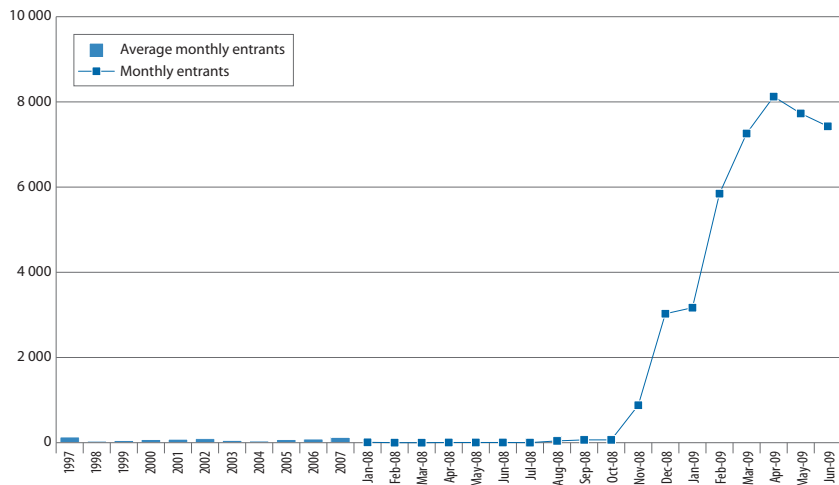

Chart 20: New recipients of (entrants) of partial unemployment benefits scheme (LMP: LU-1), Luxembourg, 1998–Jun-09

Source: LMP Database; ADEM Etudes et recherches.