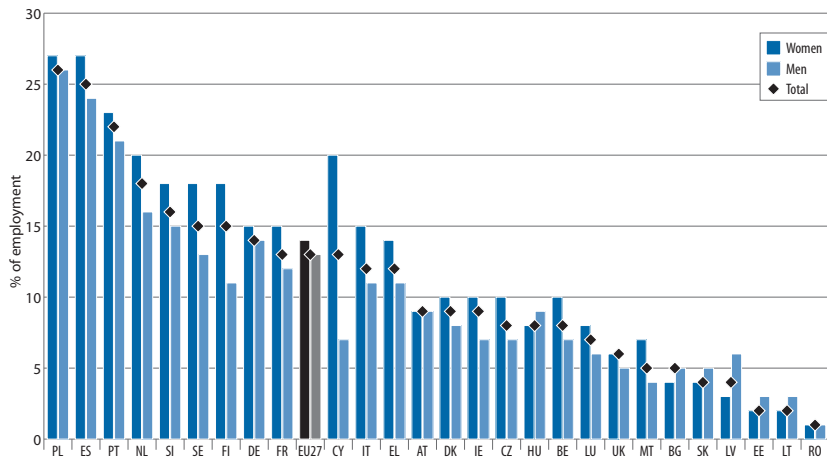

Chart 75: Fixed-term employment for Member States by gender, 2009

Source: Eurostat, EU LFS.