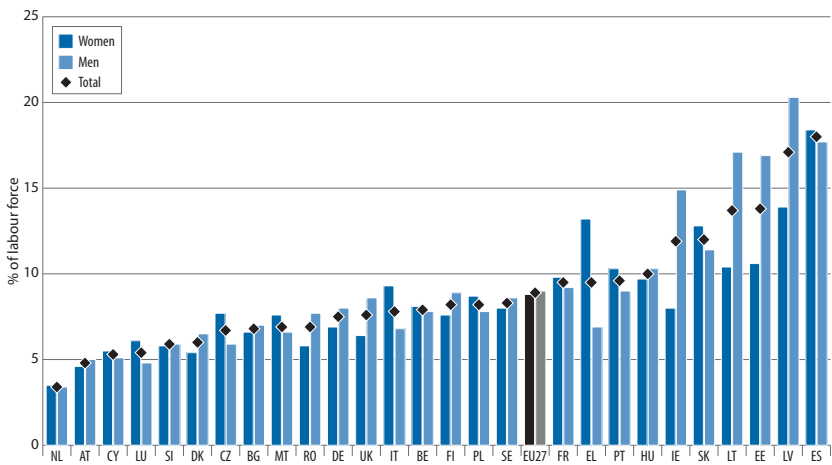

Chart 70: Unemployment rates for Member States by gender, 2009

Source: Eurostat, EU LFS.