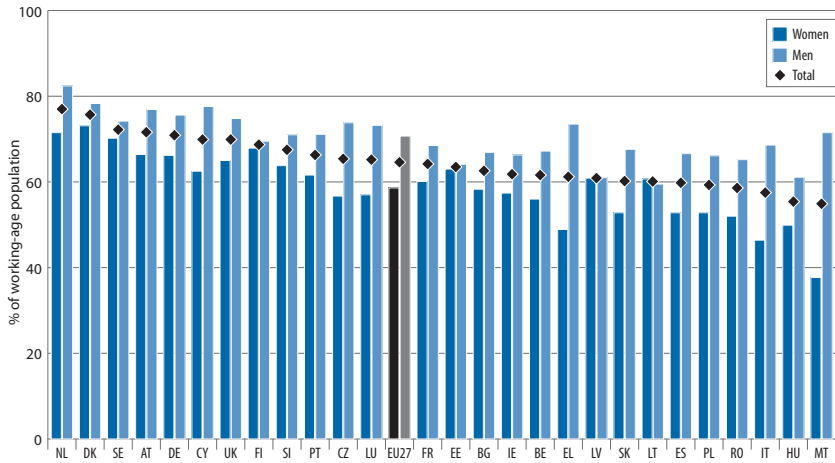

Chart 66: Employment rates for Member States by gender, 2009

Source: Eurostat, EU LFS.