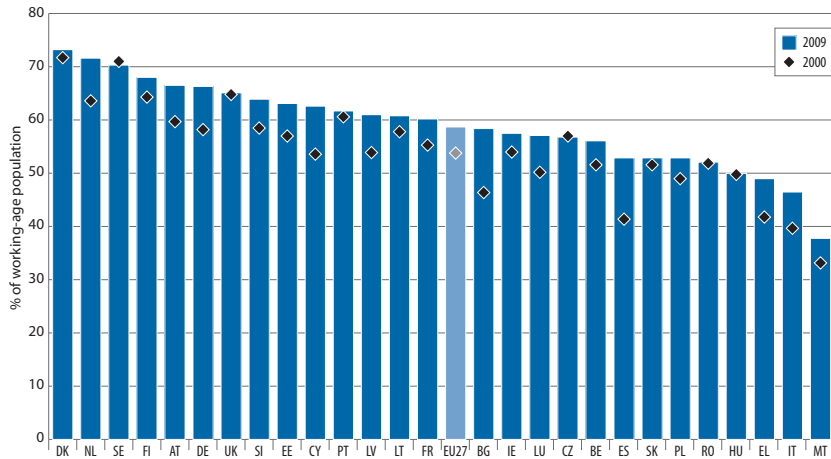

Chart 65: Female employment rates for Member States, 2000 and 2009

Source: Eurostat, EU LFS.

Note: Data for RO 2002 instead of 2000.