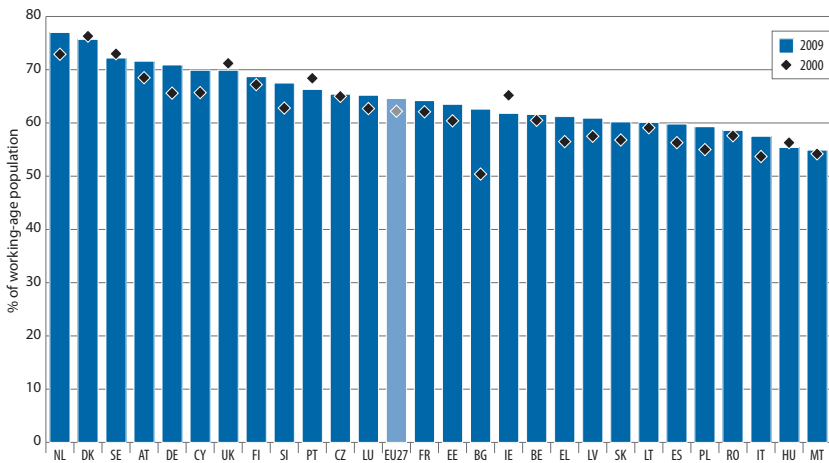

Chart 64: Employment rates for Member States, 2000 and 2009

Source: Eurostat, EU LFS.

Note: Data for RO 2002 instead of 2000.