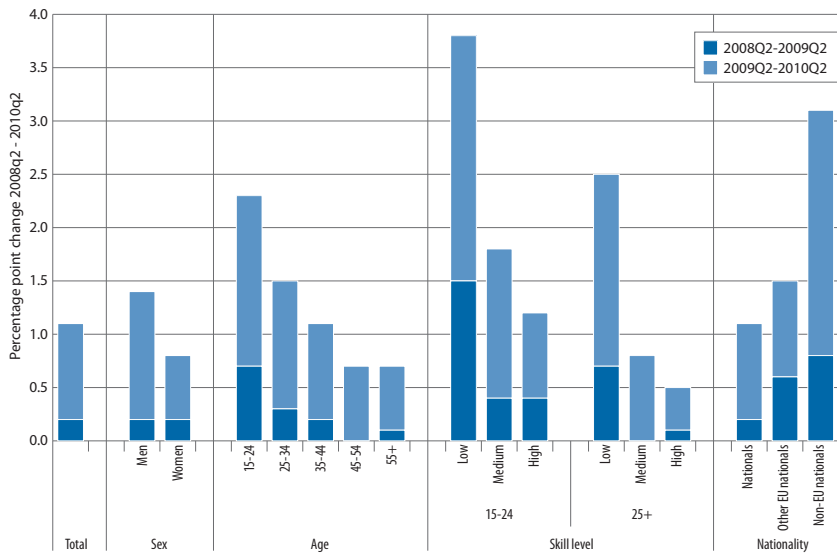

**Chart 58: Change in long-term unemployment rates in the EU, 2008q2 - 2010q2**

Source: Eurostat, EU LFS. Data non-seasonally adjusted.