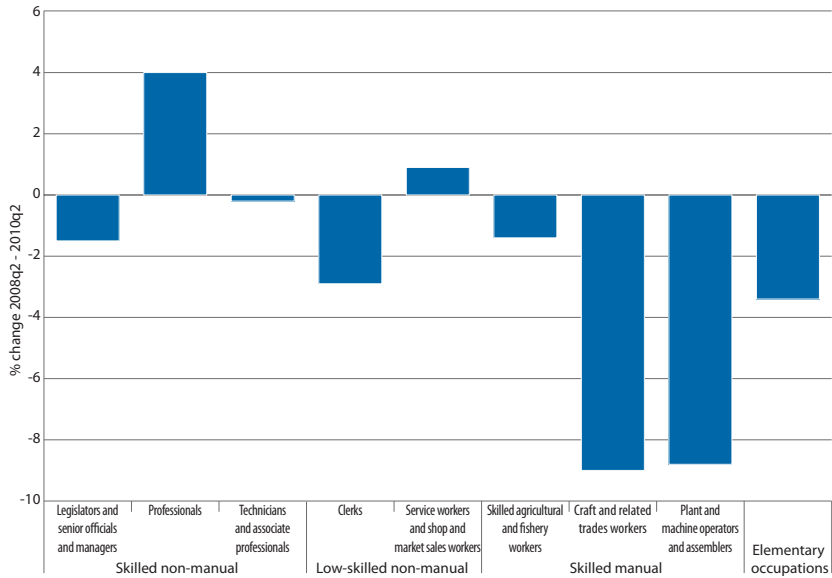

**Chart 50: Relative change in employment in the EU27 by occupation group, 2008q2 - 2010q2**

Source: Eurostat, EU LFS. Data non-seasonally adjusted.