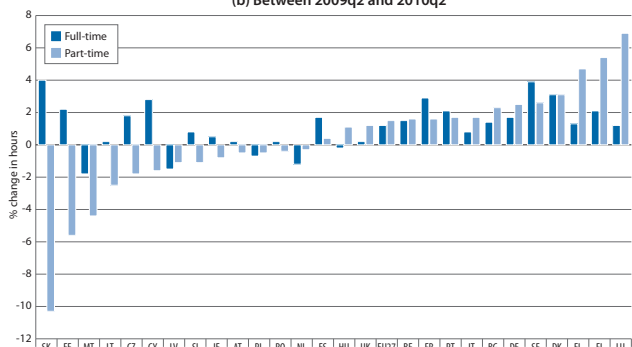

Chart 39: Change in average hours worked in main job for the EU Member States by full and part time employment

(a) Between 2008q2 and 2009q2

(b) Between 2009q2 and 2010q2

Source: Eurostat, EU LFS. Data non-seasonally adjusted.