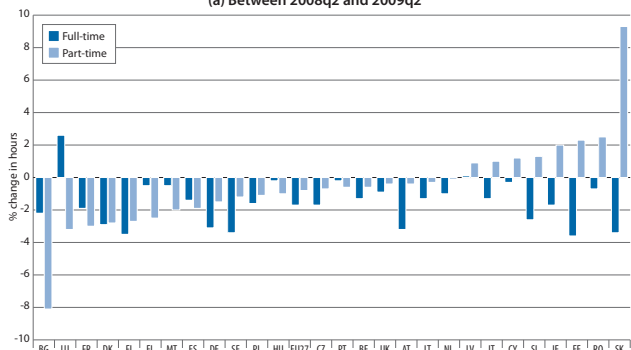

Chart 39: Change in average hours worked in main job for the EU Member States by full and part time employment

(a) Between 2008q2 and 2009q2

(b) Between 2009q2 and 2010q2

Source: Eurostat, EU LFS. Data non-seasonally adjusted.