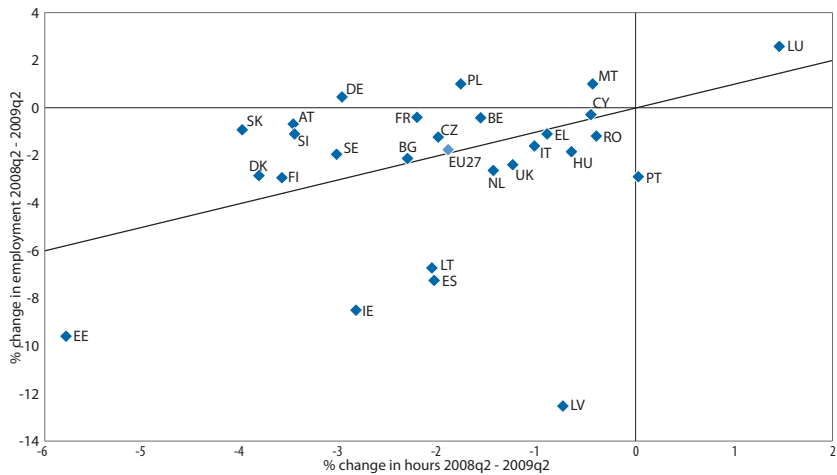

Chart 38: Change in employment in EU Member States 2008q2 - 2009q2 compared to changes in average hours worked per week in the main job

Source: Eurostat, EU LFS. Data non-seasonally adjusted.