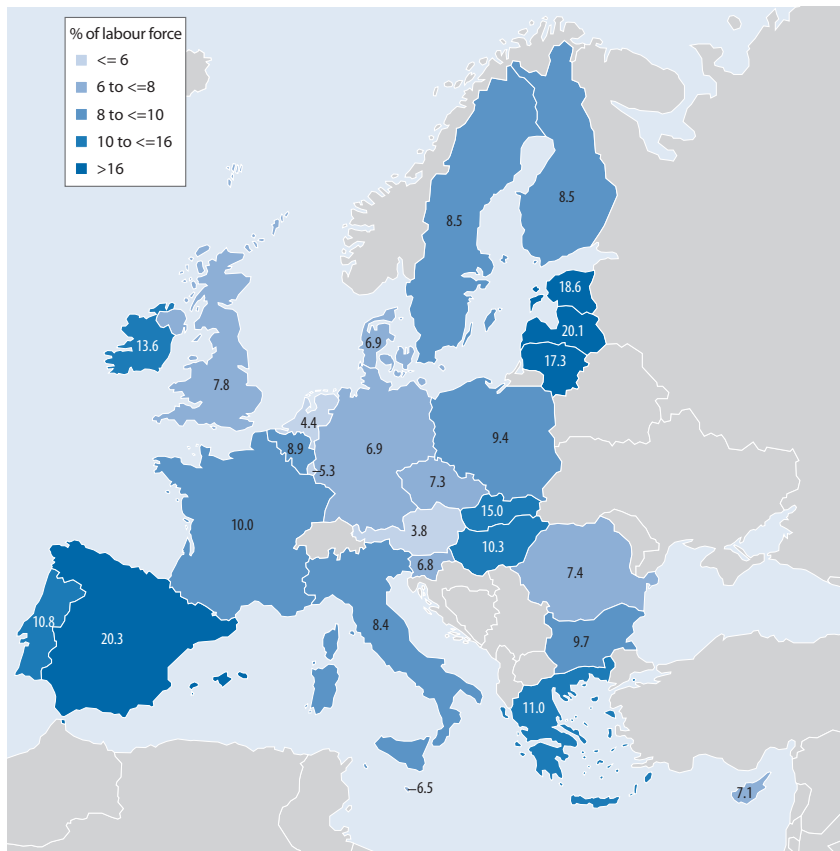

Chart 27: Unemployment rates, July 2010

Source: Eurostat, series on unemployment. Data seasonally adjusted.

Note: Data for NL June 2010, UK May 2010, EE 2010q2, and for EL, LV, LT and RO 2010q1.