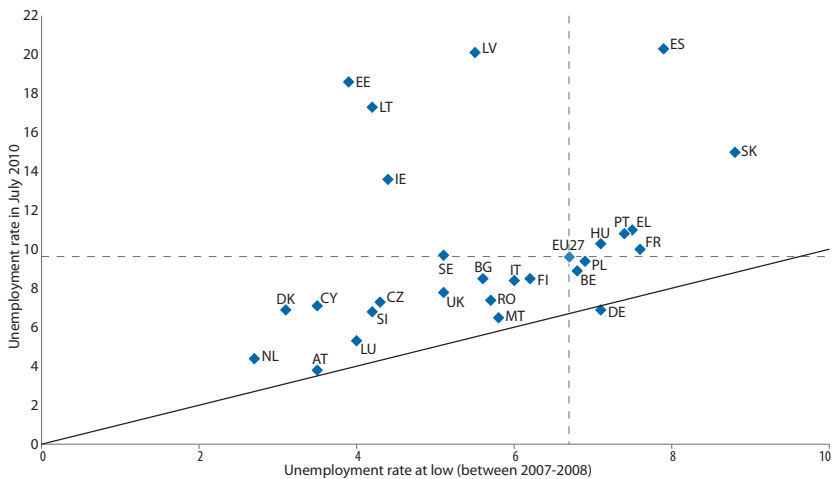

### (b) Comparison of increase of unemployment rates on recent lows

Source: Eurostat, series on unemployment. Data seasonally adjusted.

Note: Data for NL refers to 2010 Jun, the UK to 2010 May, EE to 2010q2, and EL, LV, LT and RO to 2010q1.