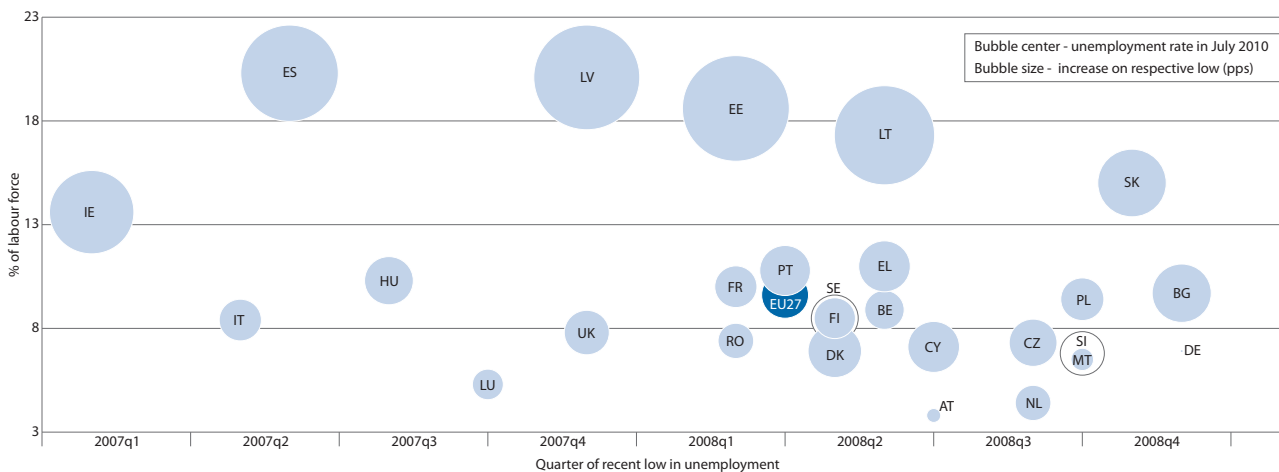

**Chart 24: Changes in unemployment levels in the EU Member States on respective recent lows**  
**(a) Starting point of rising unemployment and size of increase**

Source: Eurostat, series on unemployment. Data seasonally adjusted.

Note: Data for NL refers to 2010 Jun, the UK to 2010 May, EE to 2010q2, and EL, LV, LT and RO to 2010q1.