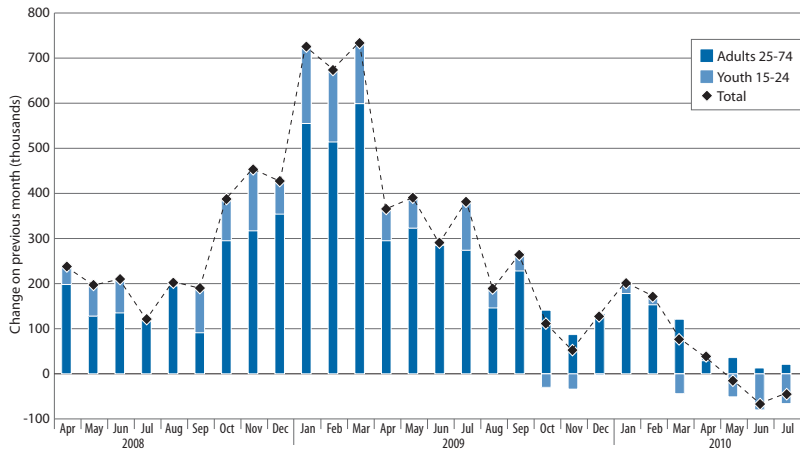

Chart 23: Changes in unemployment levels in the EU, 2008-2010

Source: Eurostat, series on unemployment. Data seasonally adjusted.