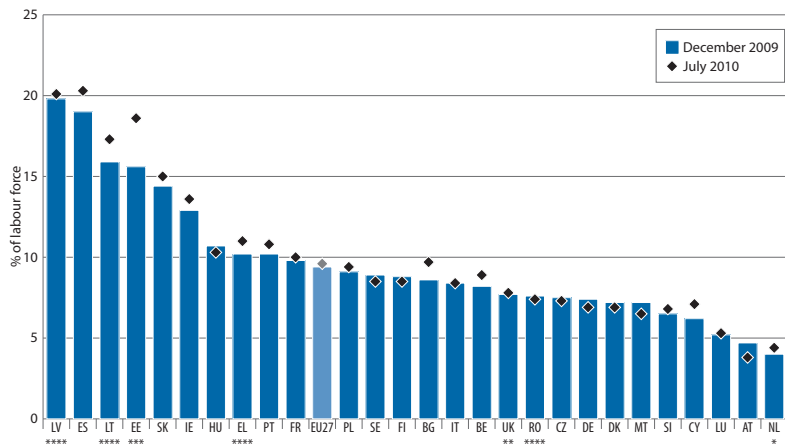

Chart 22: Recent developments in monthly unemployment rates for the EU Member States, December 2009 and July 2010

Source: Eurostat, series on unemployment. Data seasonally adjusted.

Note: * Data for NL 2010 Jun, ** UK 2010 May, *** EE 2010q2 and **** LV, LT, EL and RO 2010q1.