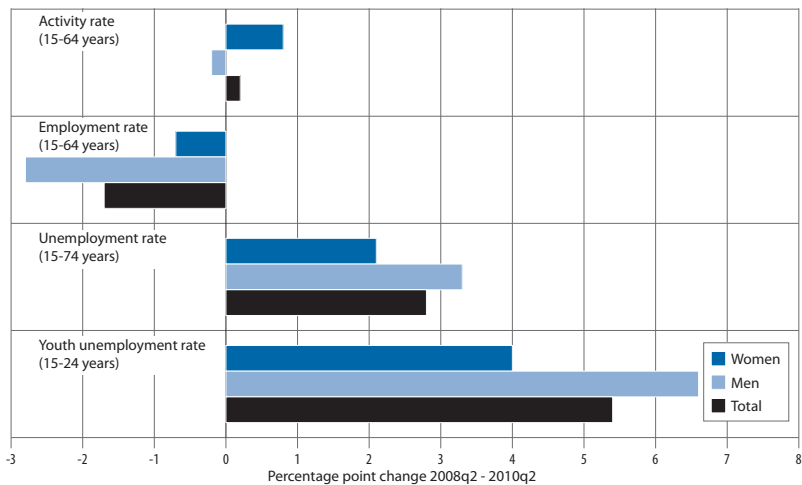

**Chart 19: Changes between 2008q2 and 2010q2  
in selected labour-market indicators for the EU27, by sex**

Source: Eurostat, EU LFS. Data for ARs and ERs non-seasonally adjusted, for URs seasonally adjusted.