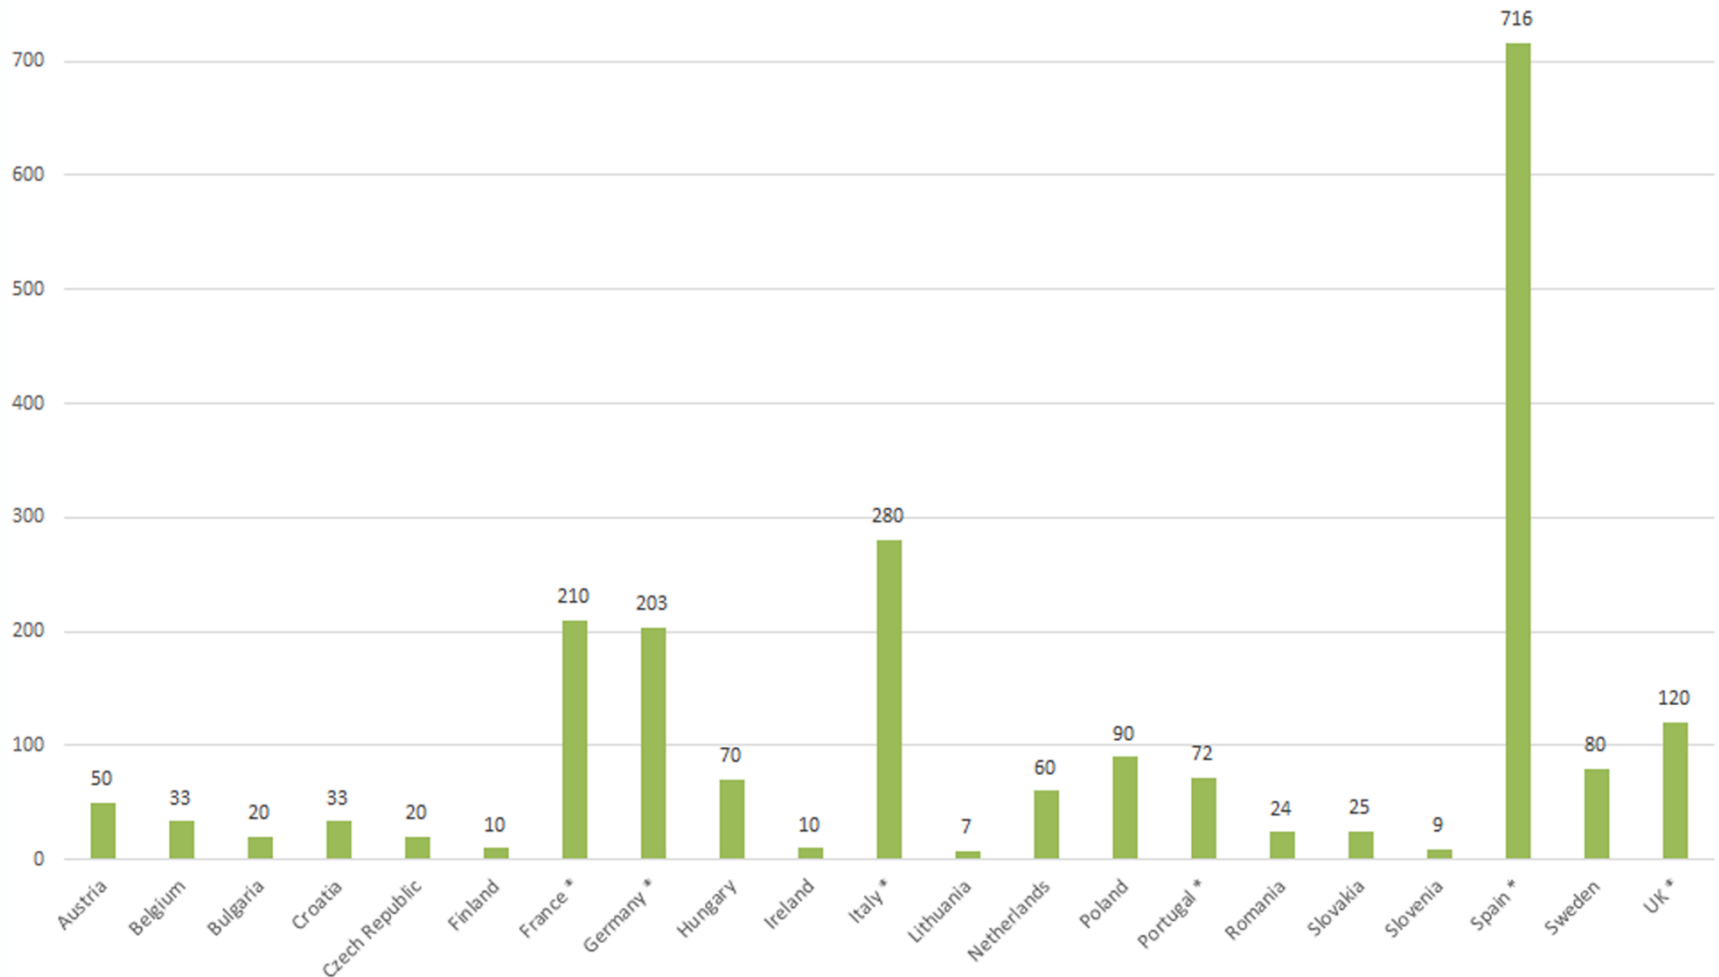

European
Commission

The interactive innovation model: Operational Groups

eip-agri
AGRICULTURE & INNOVATION

"Operational Group" = a group of relevant actors, working together in an interactive innovation project and producing concrete results

Number of EIP planned Operational Groups in the approved RDPs (2014-2020)

* Average of single RDPs approved as of 30 September 2015

source: European Commission - update 30 September 2015

eip-agri
AGRICULTURE & INNOVATION