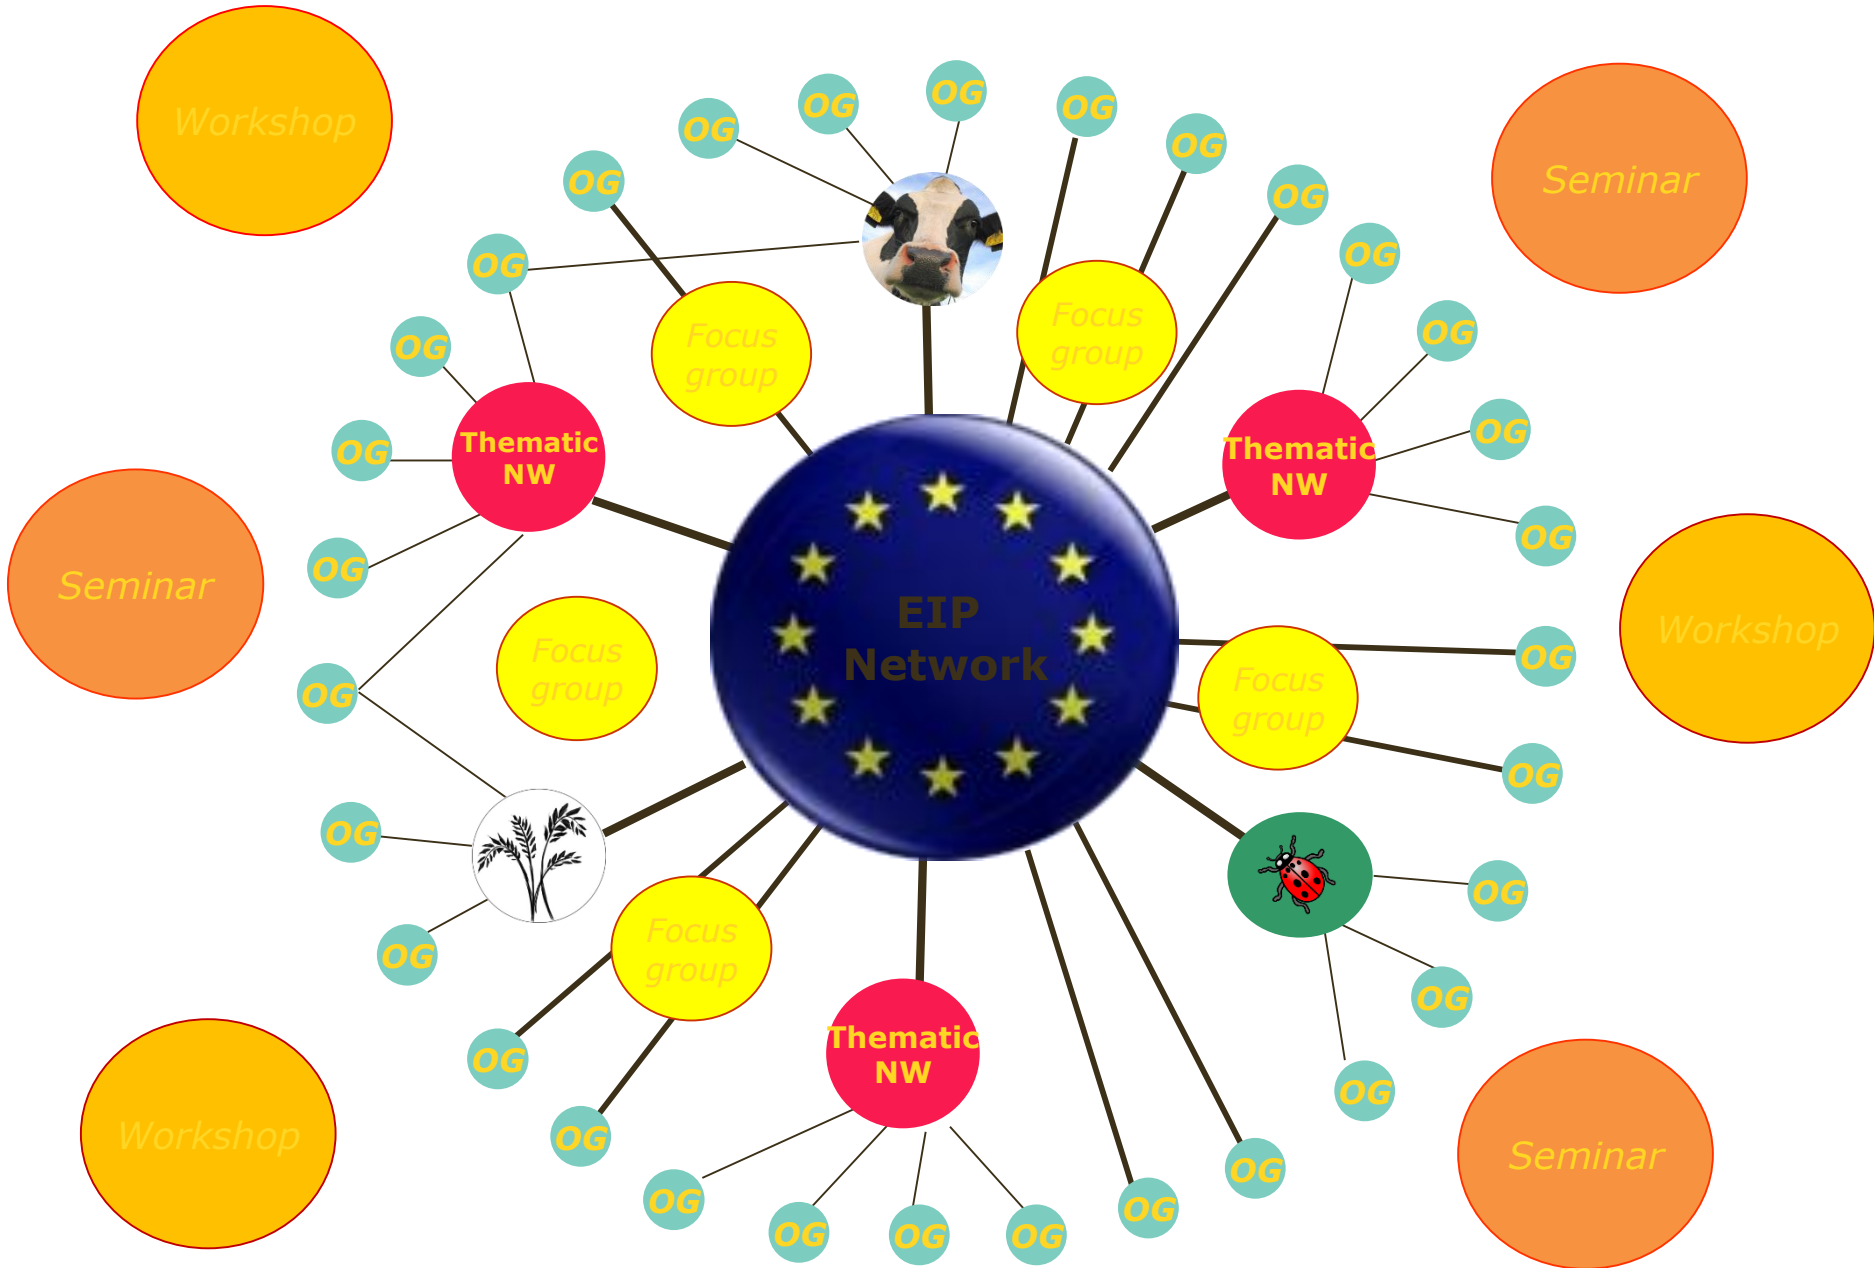

EIP-AGRI - Interactive Innovation Model

eip-agri
AGRICULTURE & INNOVATION

Beyond speeding up transfer:

- Partnerships: bottom-up approaches (Operational Groups)
- Shape existing knowledge into solutions
- Co-ownership: solutions put into practice very quickly
- Help to target the research agenda

European
Commission

The interactive innovation model: Operational Groups

eip-agri
AGRICULTURE & INNOVATION

"Operational Group" = a group of relevant actors, working together in an interactive innovation project and producing concrete results

Number of EIP planned Operational Groups in the approved RDPs (2014-2020)

* Average of single RDPs approved as of 30 September 2015

source: European Commission - update 30 September 2015

eip-agri
AGRICULTURE & INNOVATION

funded by  European Commission

The EIP-AGRI Network and its Service Point connect all actors across the EU

eip-agri
AGRICULTURE & INNOVATION

HELPDESK

FOCUS GROUPS

WORKSHOPS & SEMINARS

Connecting farmers, researchers, advisors, businesses, environmental groups, consumer interests groups or other NGOs