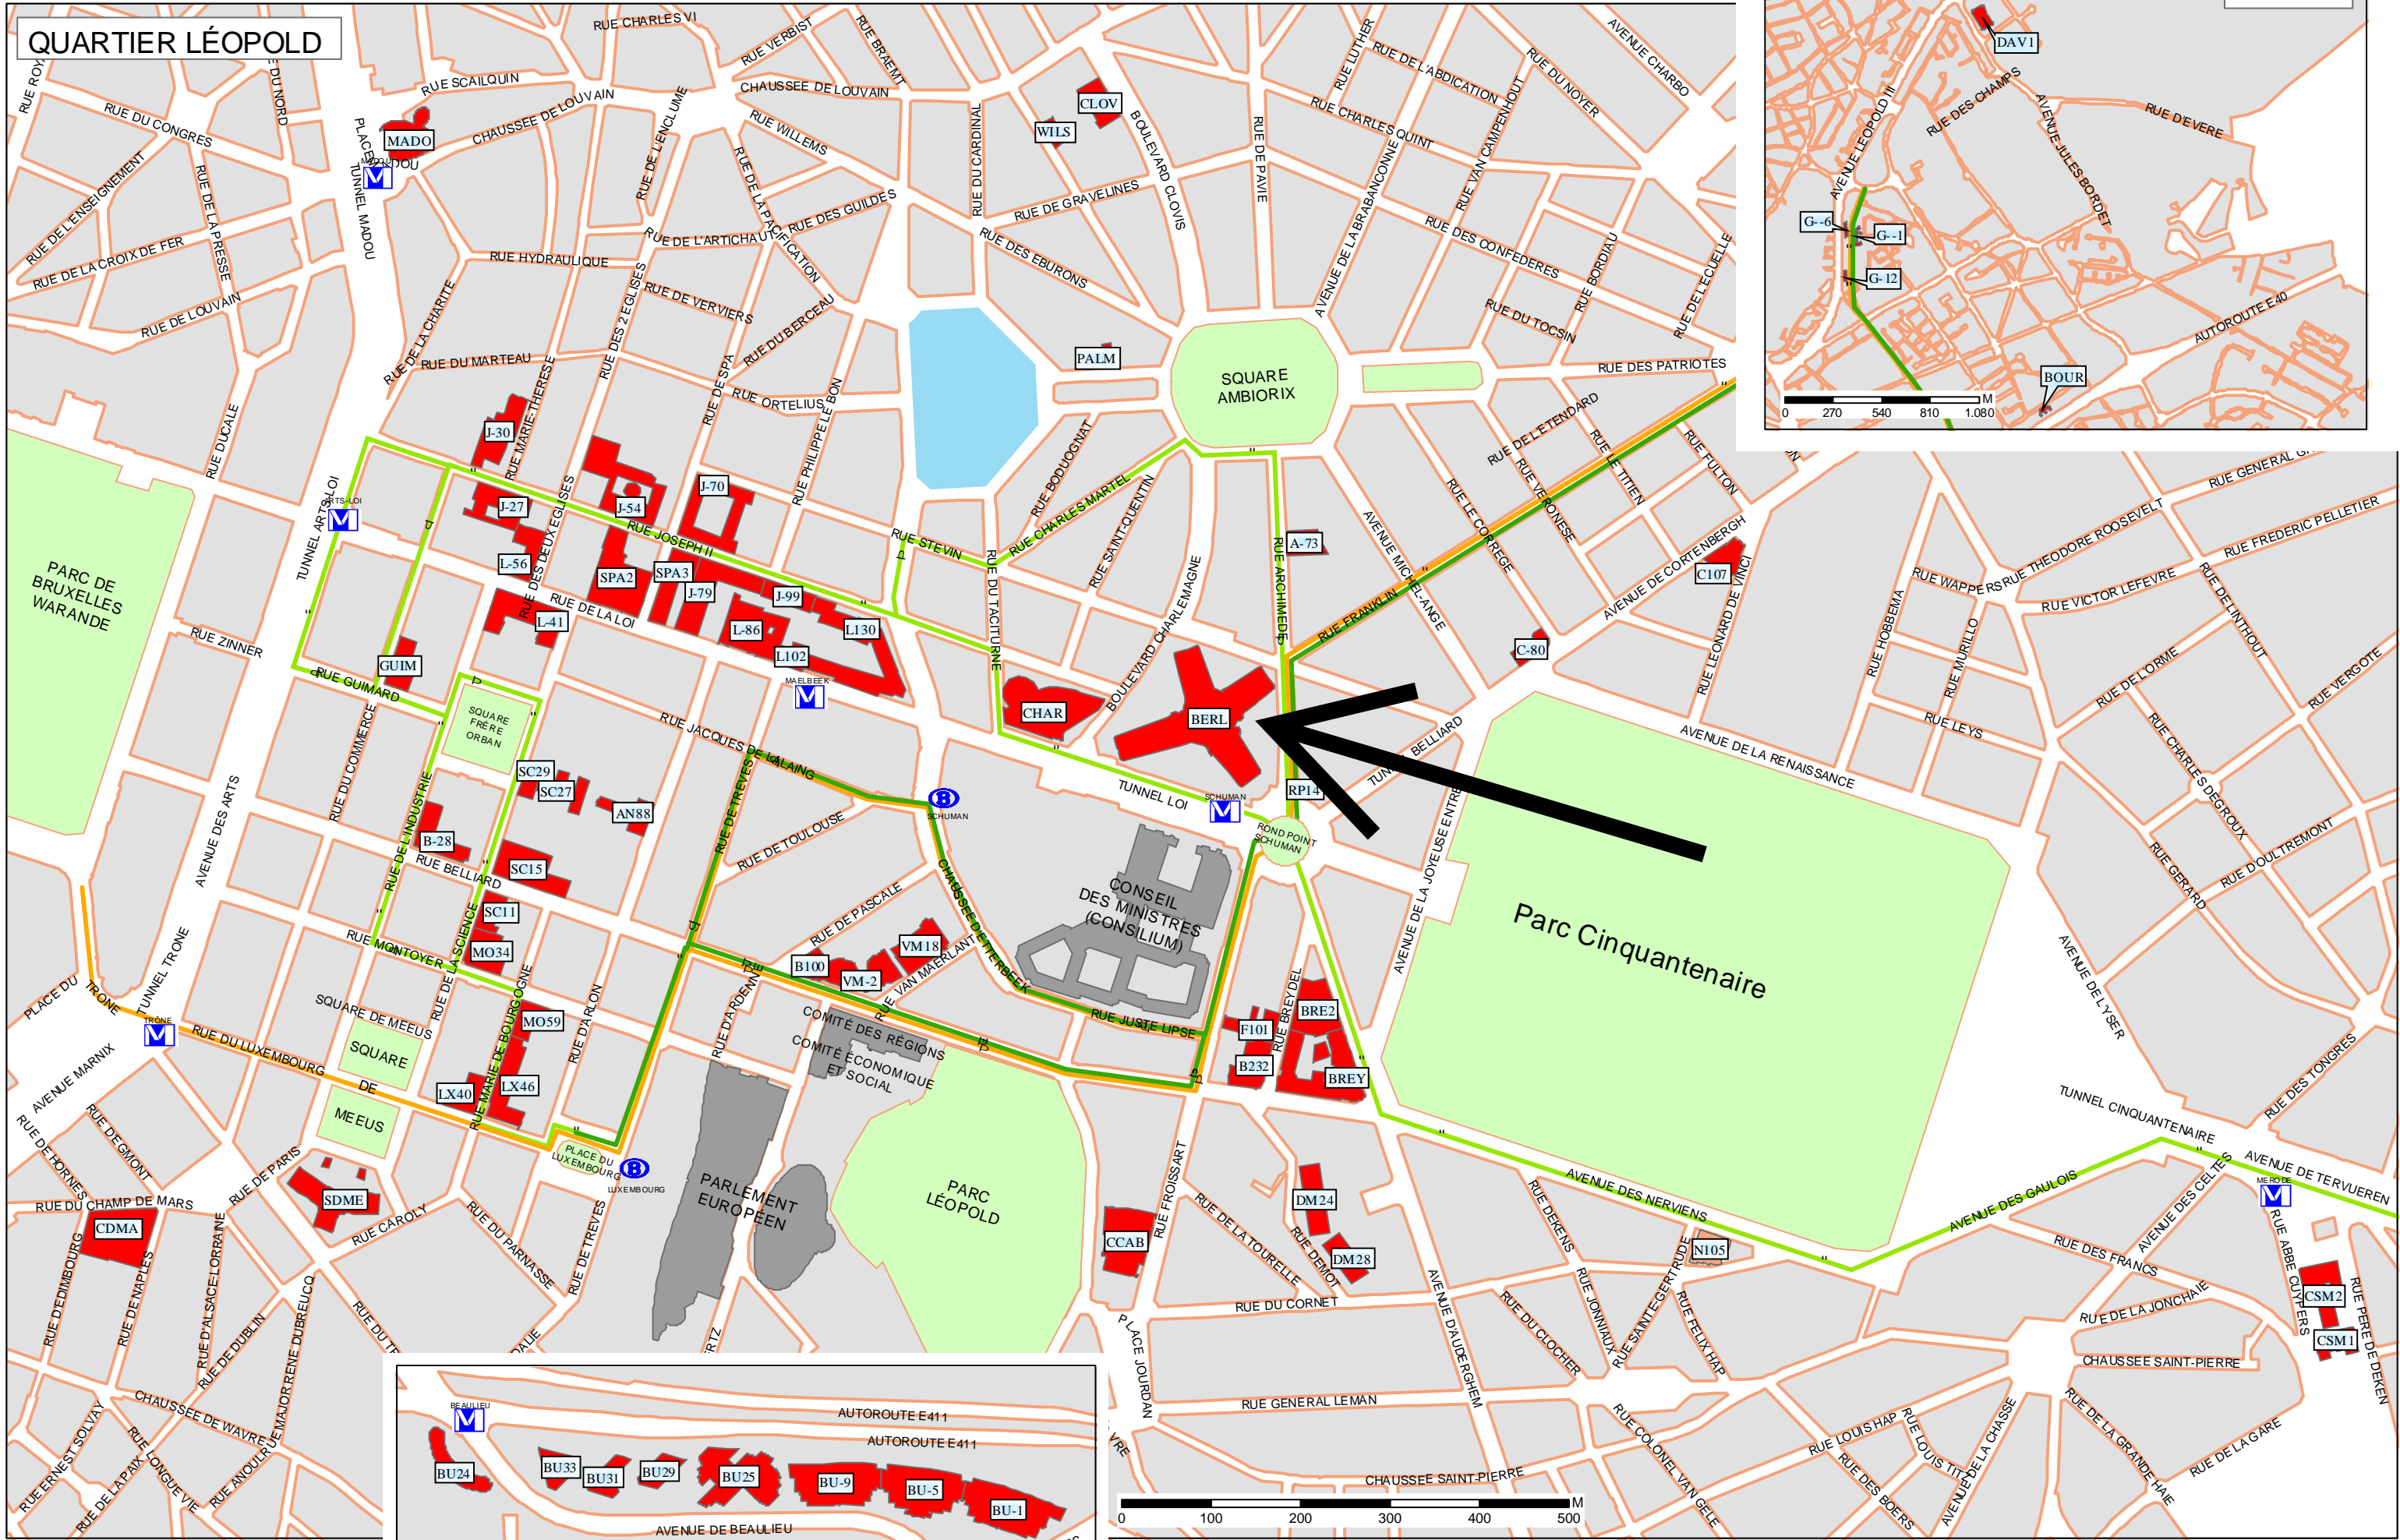

Public Transport between the Commission Buildings in Brussels

- Legend :**
- M Underground stations
 - B Train stations
 - Commission Buildings
 - Line 22
 - Line 21
 - Line 12