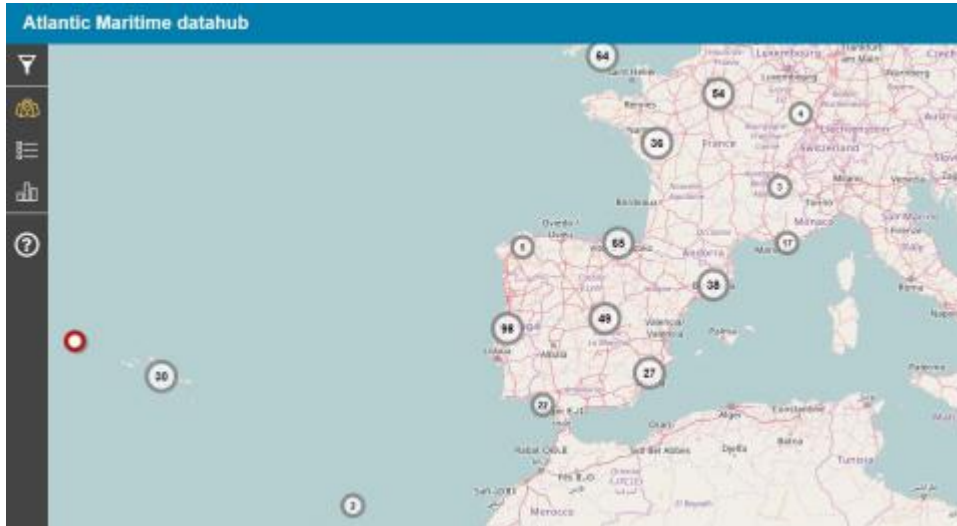

Published on *EASME* (<https://ec.europa.eu/easme>)

[Home](#) > Maritime datahub launched

Maritime datahub launched [1]

Following the progress of the strategy and action plan for the Atlantic basin has never been easier. EASME launched the [maritime datahub](#). [2] an interactive tool that generates information on projects and companies funded by EU and Member states programmes. The maritime datahub focuses on projects that contribute to the implementation of the [Atlantic Strategy](#). [3]

The tool consists of 3 modules: an interactive map, a list of beneficiaries and projects and a statistic module. Users can search through filters such as budget allocated per country or per maritime sector, they can generate own statistics and export data in different formats such as picture, PDF document or csv file.

The datahub can also be easily embedded in any website.

[Read guidelines how to embed, generate statistics, lists and how to use the map](#) [4].

The maritime datahub pieces out 9 other datahubs generating information on EU funding programmes. For the moment, the application is available for: