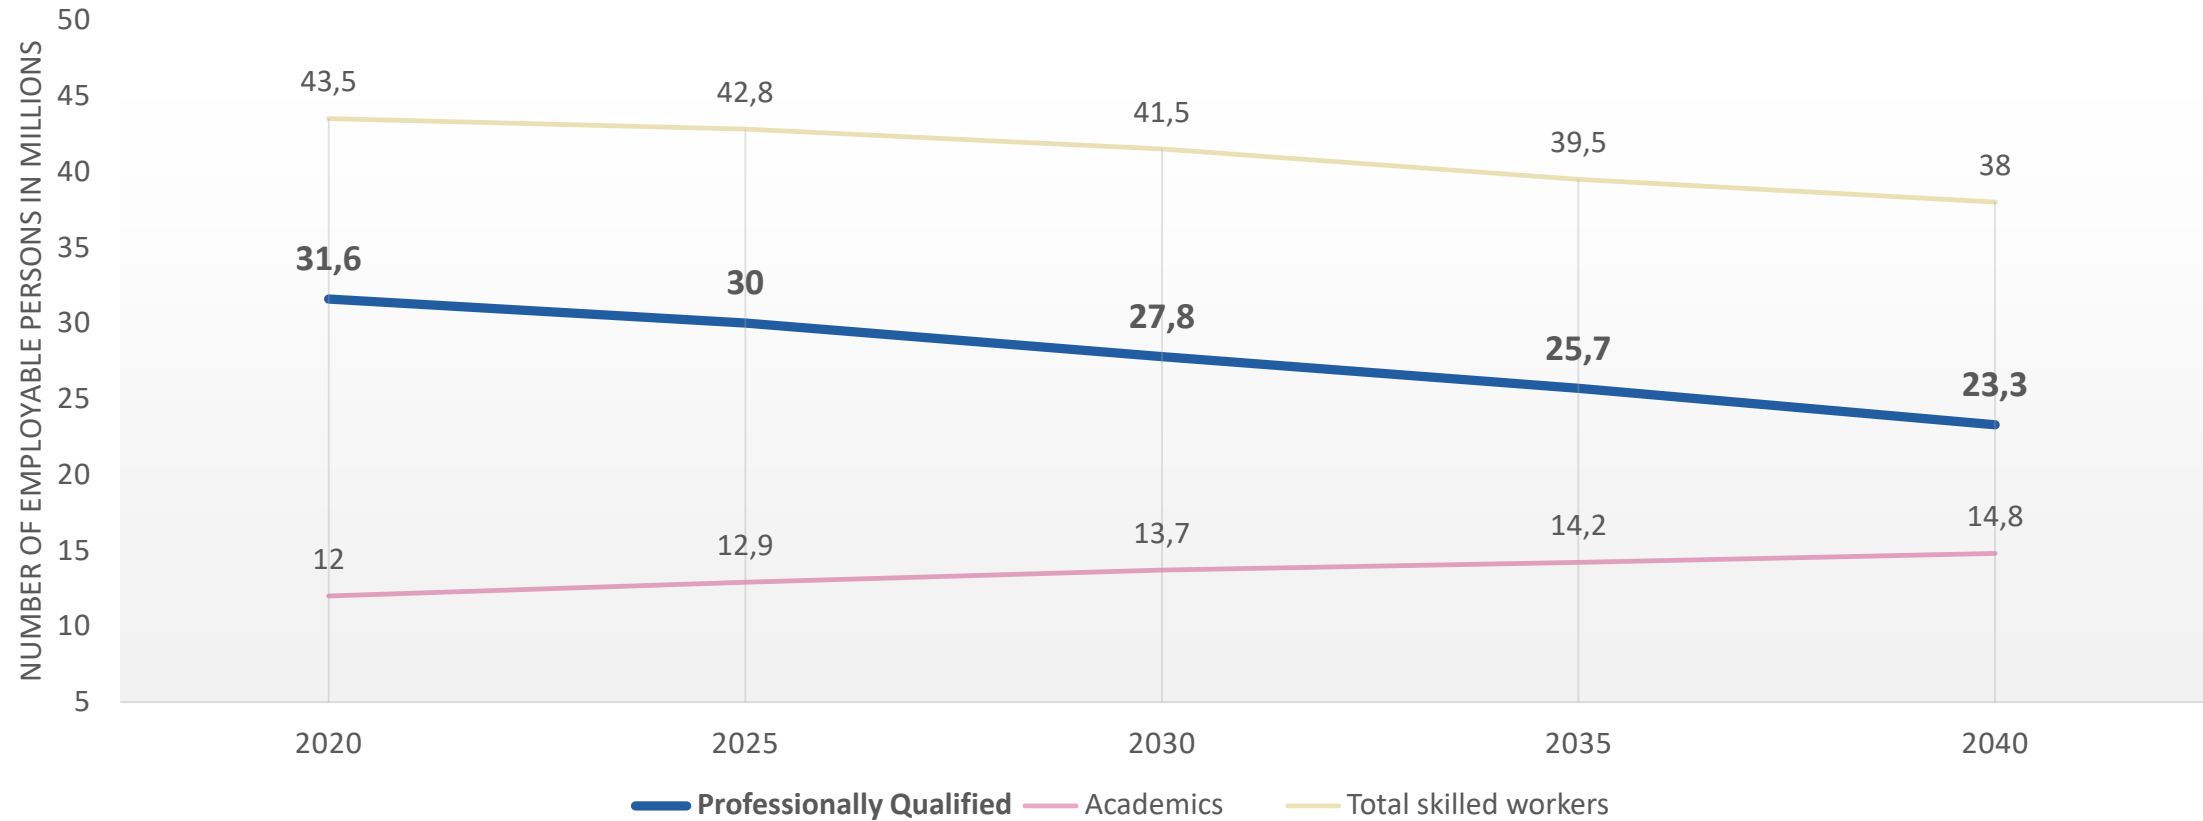

# Forecast for the number of employable persons<sup>1</sup> in the skilled labor sector in Germany up to 2040 (in millions, base scenario<sup>2</sup>)

Forecast of the supply of skilled workers in Germany with average immigration until 2040