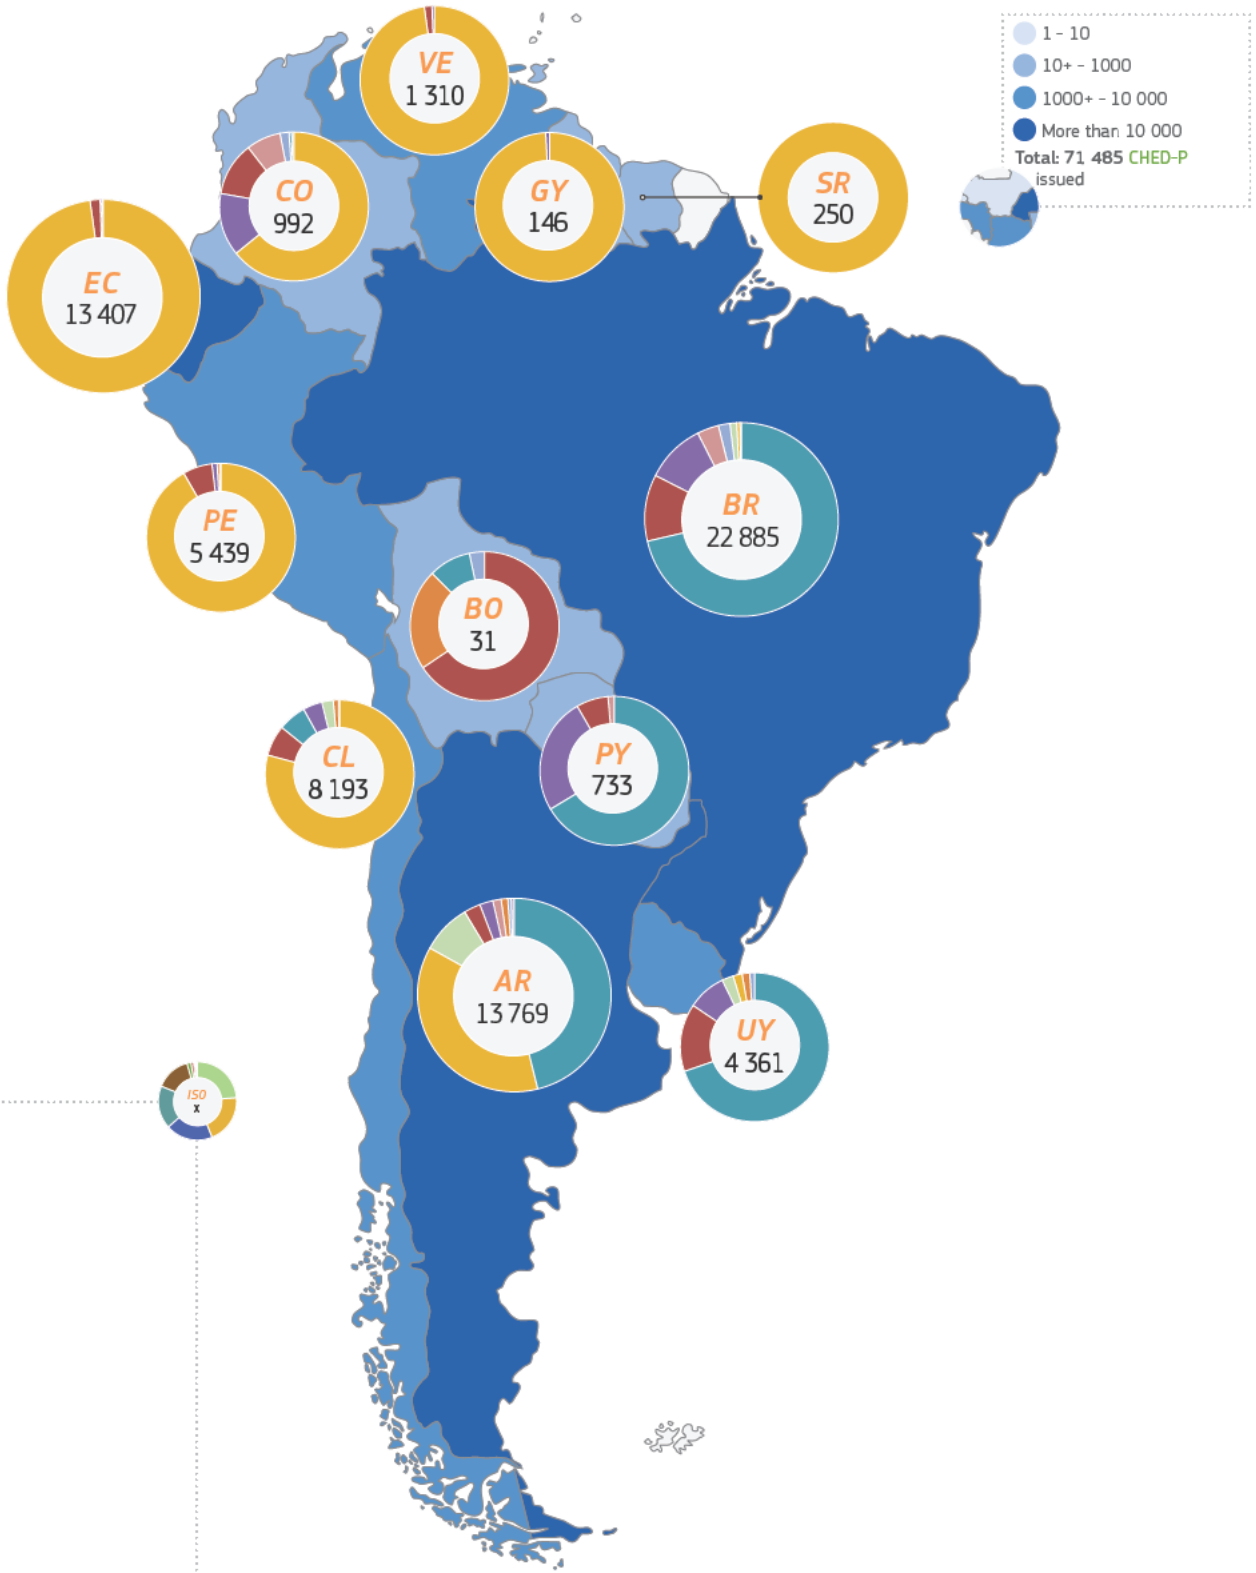

2022

TRAdE Control and Expert System (TRACES)

South America | **CHED-P issued**

- Animal Feed
- By-products
- Casings
- Eggs
- Fertilizers
- Fish products
- Gelatine
- Honey
- Leather
- Meat
- Milk
- Other
- Other live animals
- Semen/Embryos