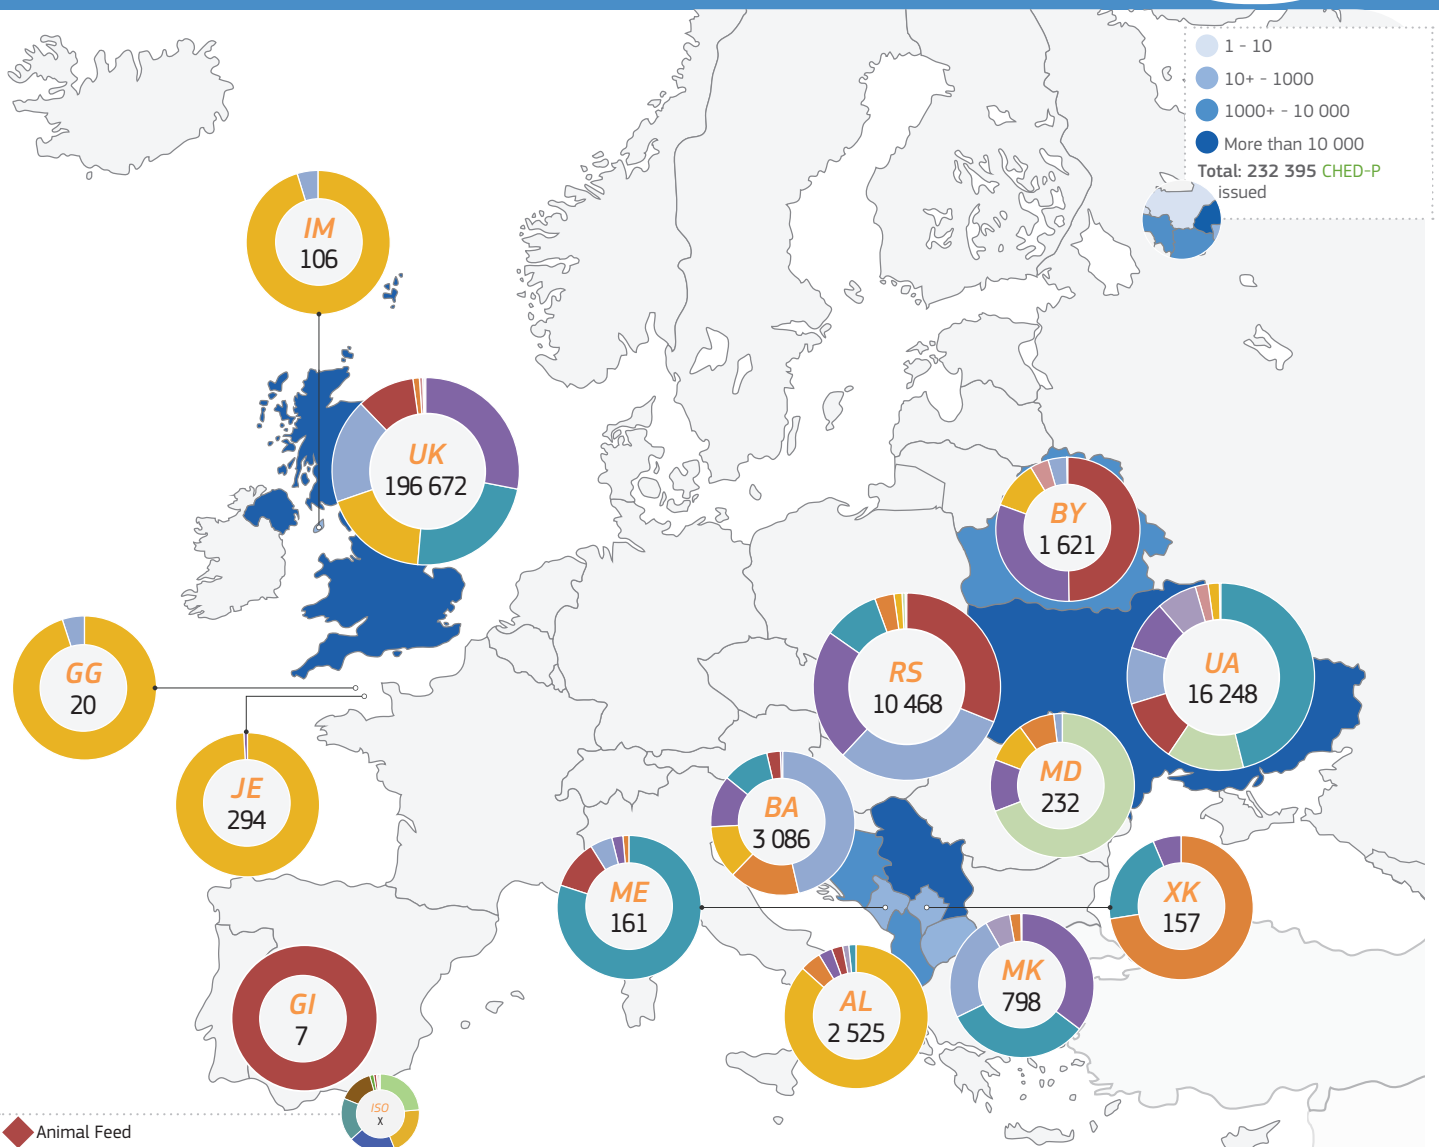

2022

TRAdE Control and Expert System (TRACES)

Europe | CHED-P issued

- Animal Feed
- By-products
- Casings
- Eggs
- Fertilizers
- Fish products
- Gelatine
- Honey
- Leather
- Meat
- Milk
- Other
- Other live animals
- Semen/Embryos