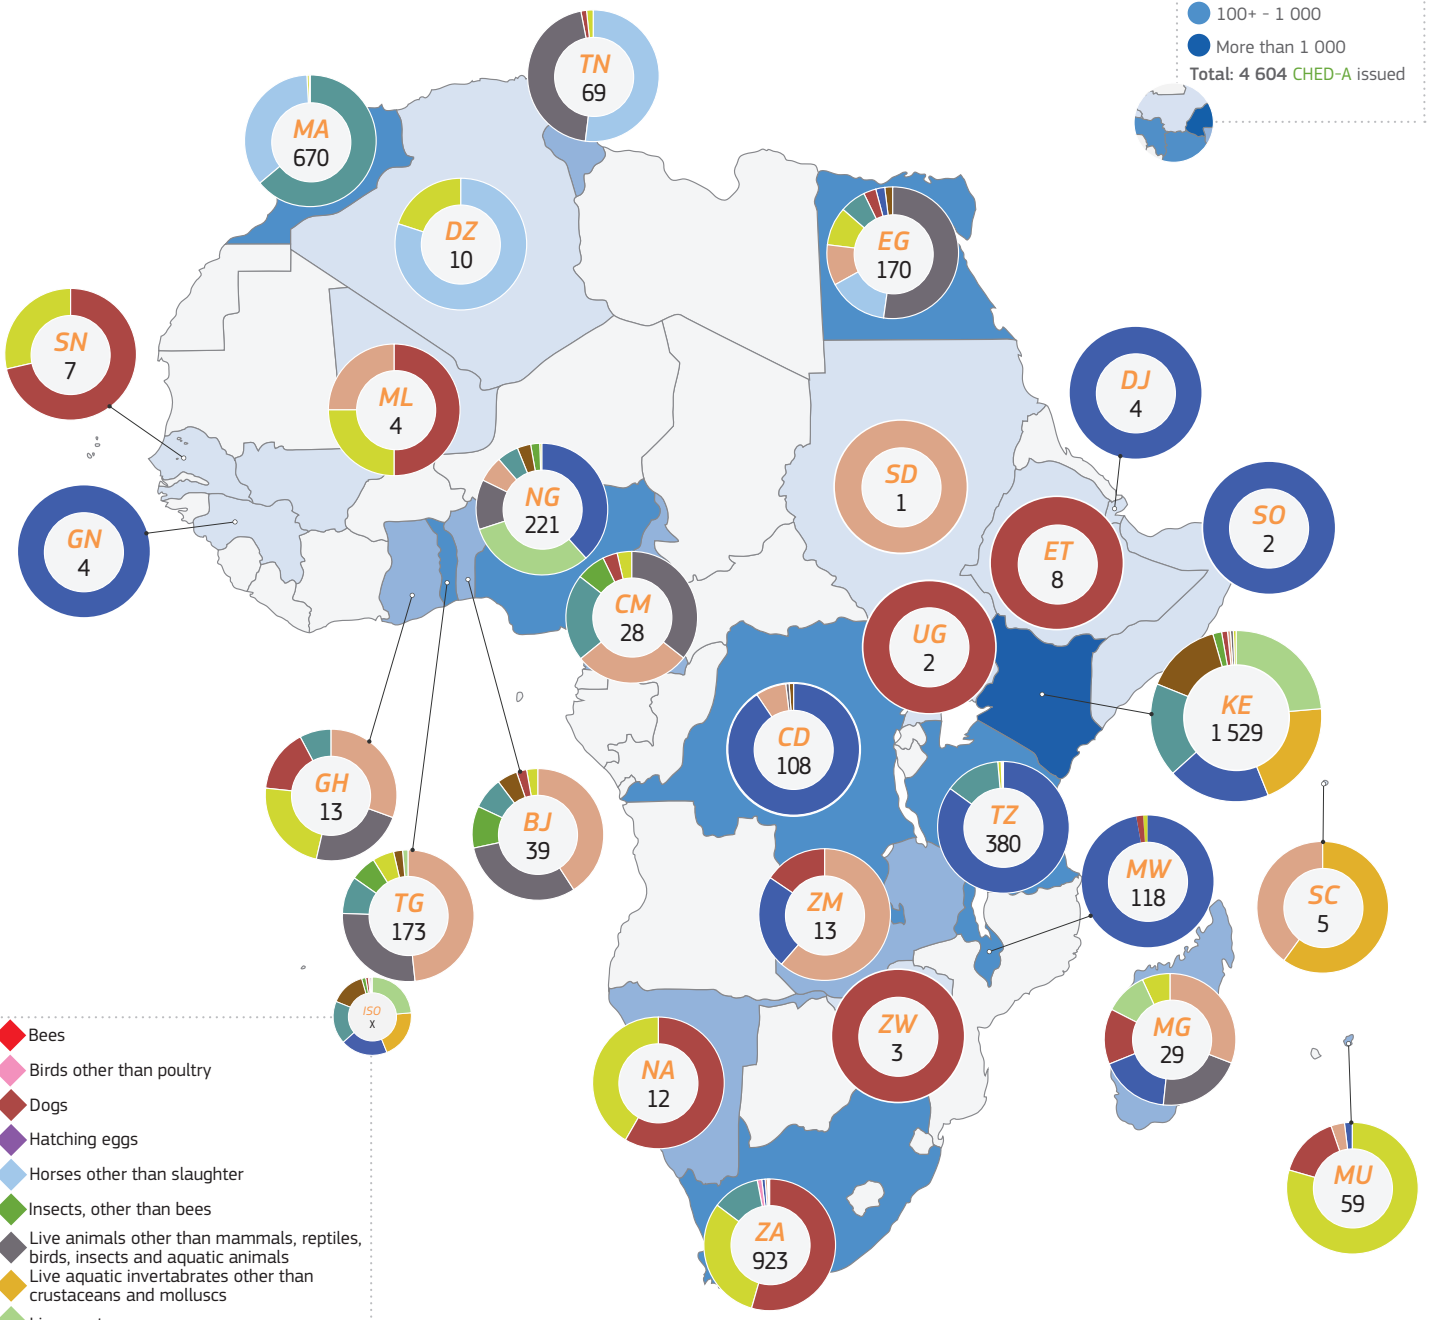

# 2022

TRAdE Control and Expert System (TRACES)

Africa | CHED-A issued

- ◆ Bees
- ◆ Birds other than poultry
- ◆ Dogs
- ◆ Hatching eggs
- ◆ Horses other than slaughter
- ◆ Insects, other than bees
- ◆ Live animals other than mammals, reptiles, birds, insects and aquatic animals
- ◆ Live aquatic invertebrates other than crustaceans and molluscs
- ◆ Live crustaceans
- ◆ Live fish
- ◆ Live molluscs
- ◆ Other mammals
- ◆ Reptiles
- ◆ Snails other than sea snails