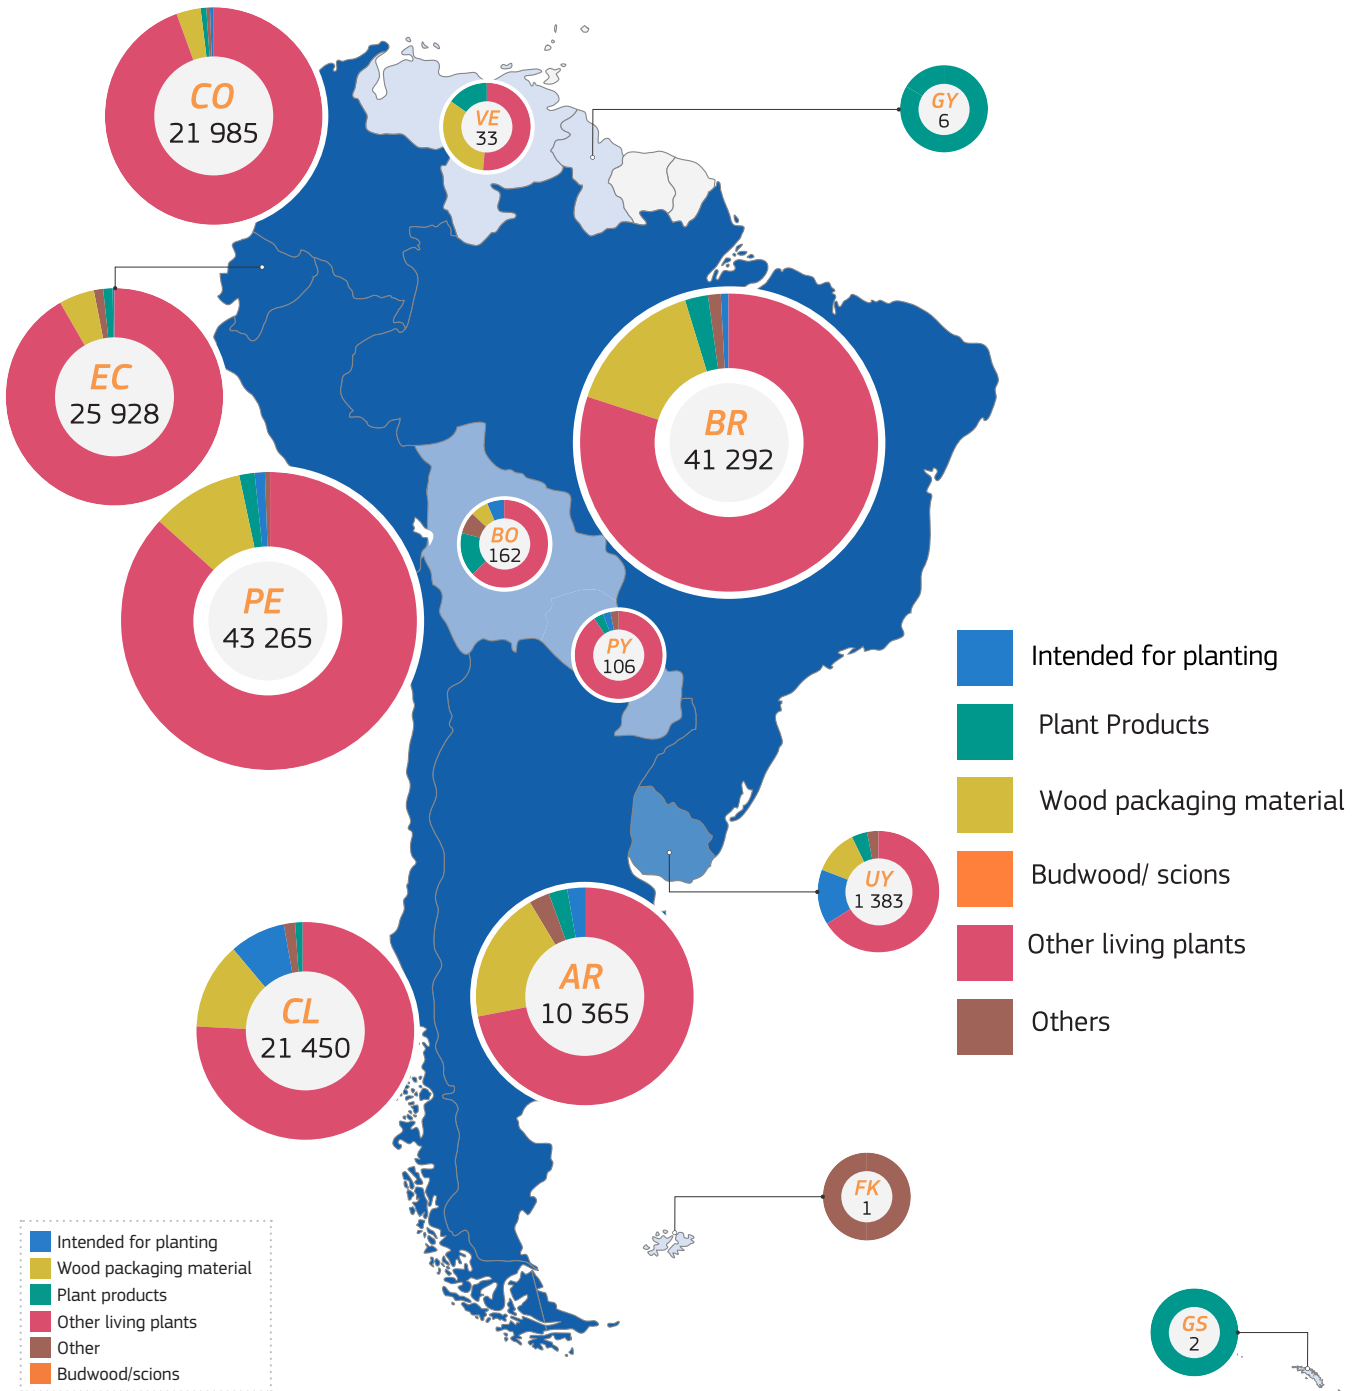

2021

TRAdE Control and Expert System (TRACES)

South America | CHED-PP issued

■ Intended for planting
■ Wood packaging material
■ Plant products
■ Other living plants
■ Other
■ Budwood/scions

1 - 100
101 - 1 000
1 001 - 10 000
More than 10 001

Total: 167 794 CHED-PP issued