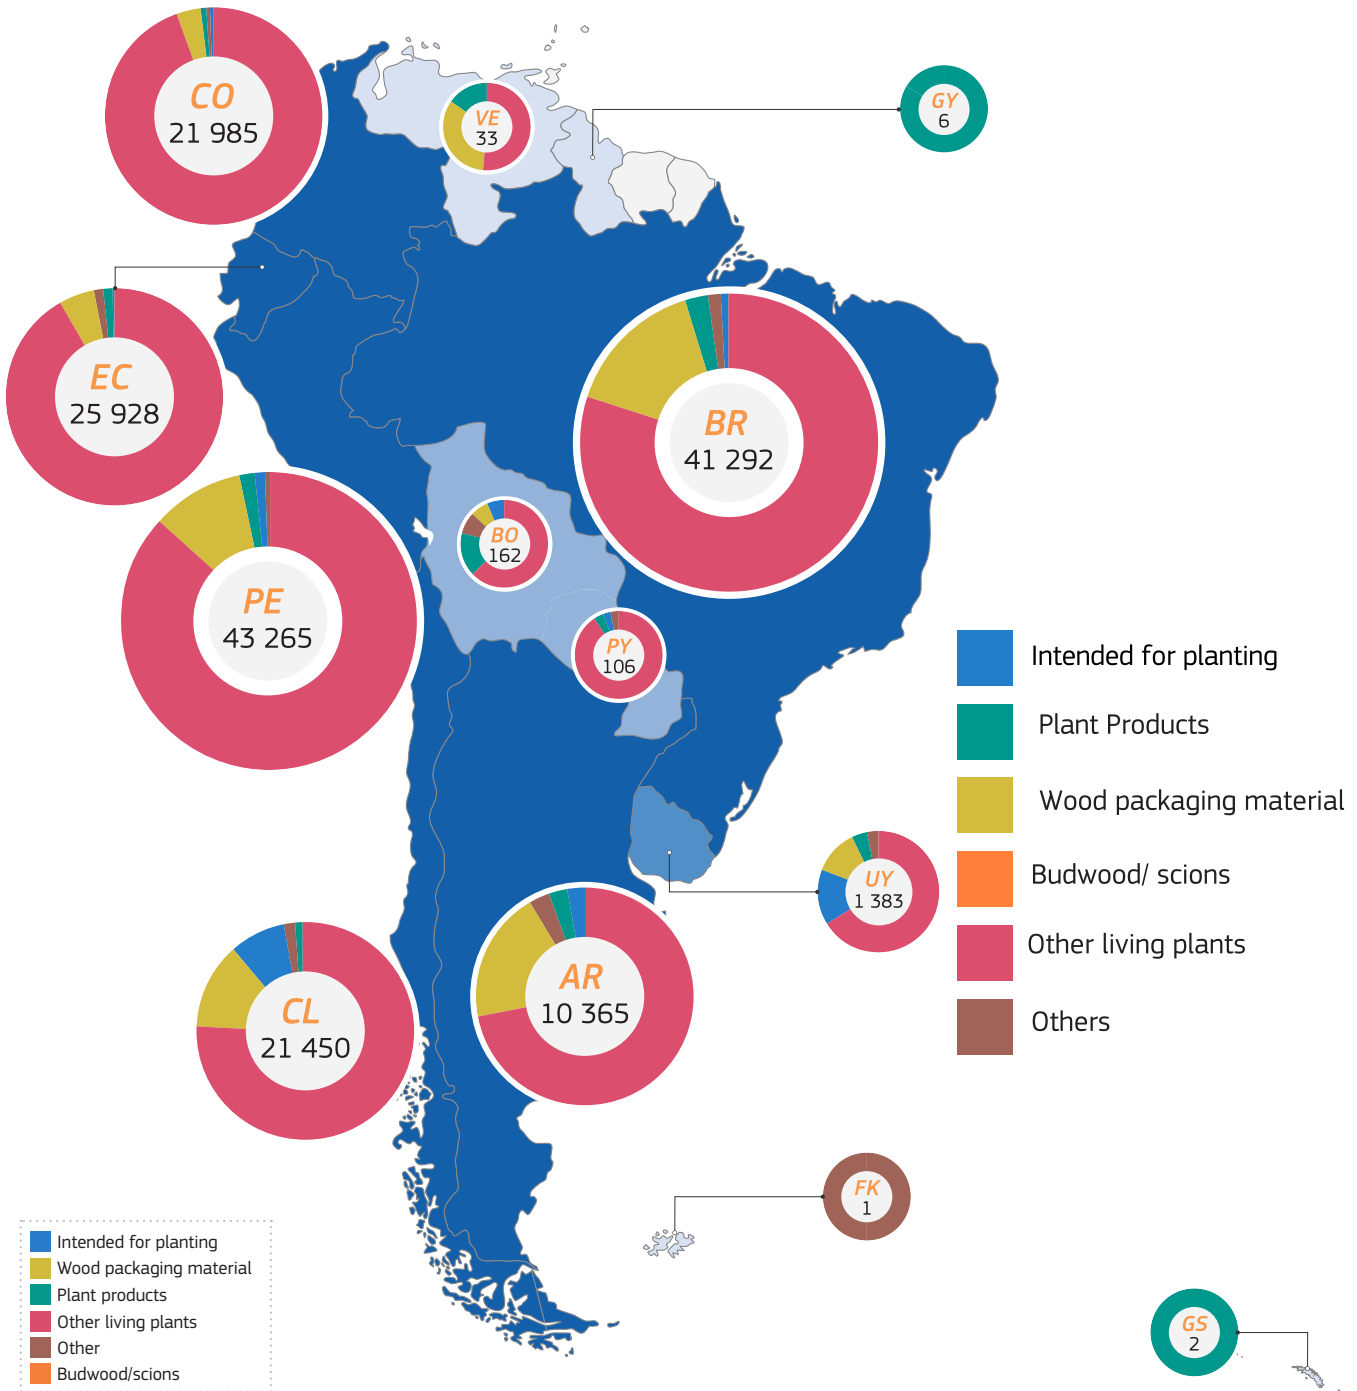

# 2021

TRAdE Control and Expert System (TRACES)

South America | CHED-PP issued

	Intended for planting
	Wood packaging material
	Plant products
	Other living plants
	Other
	Budwood/scions

	1 - 100
	101 - 1 000
	1 001 - 10 000
	More than 10 001

Total: 167 794 CHED-PP issued