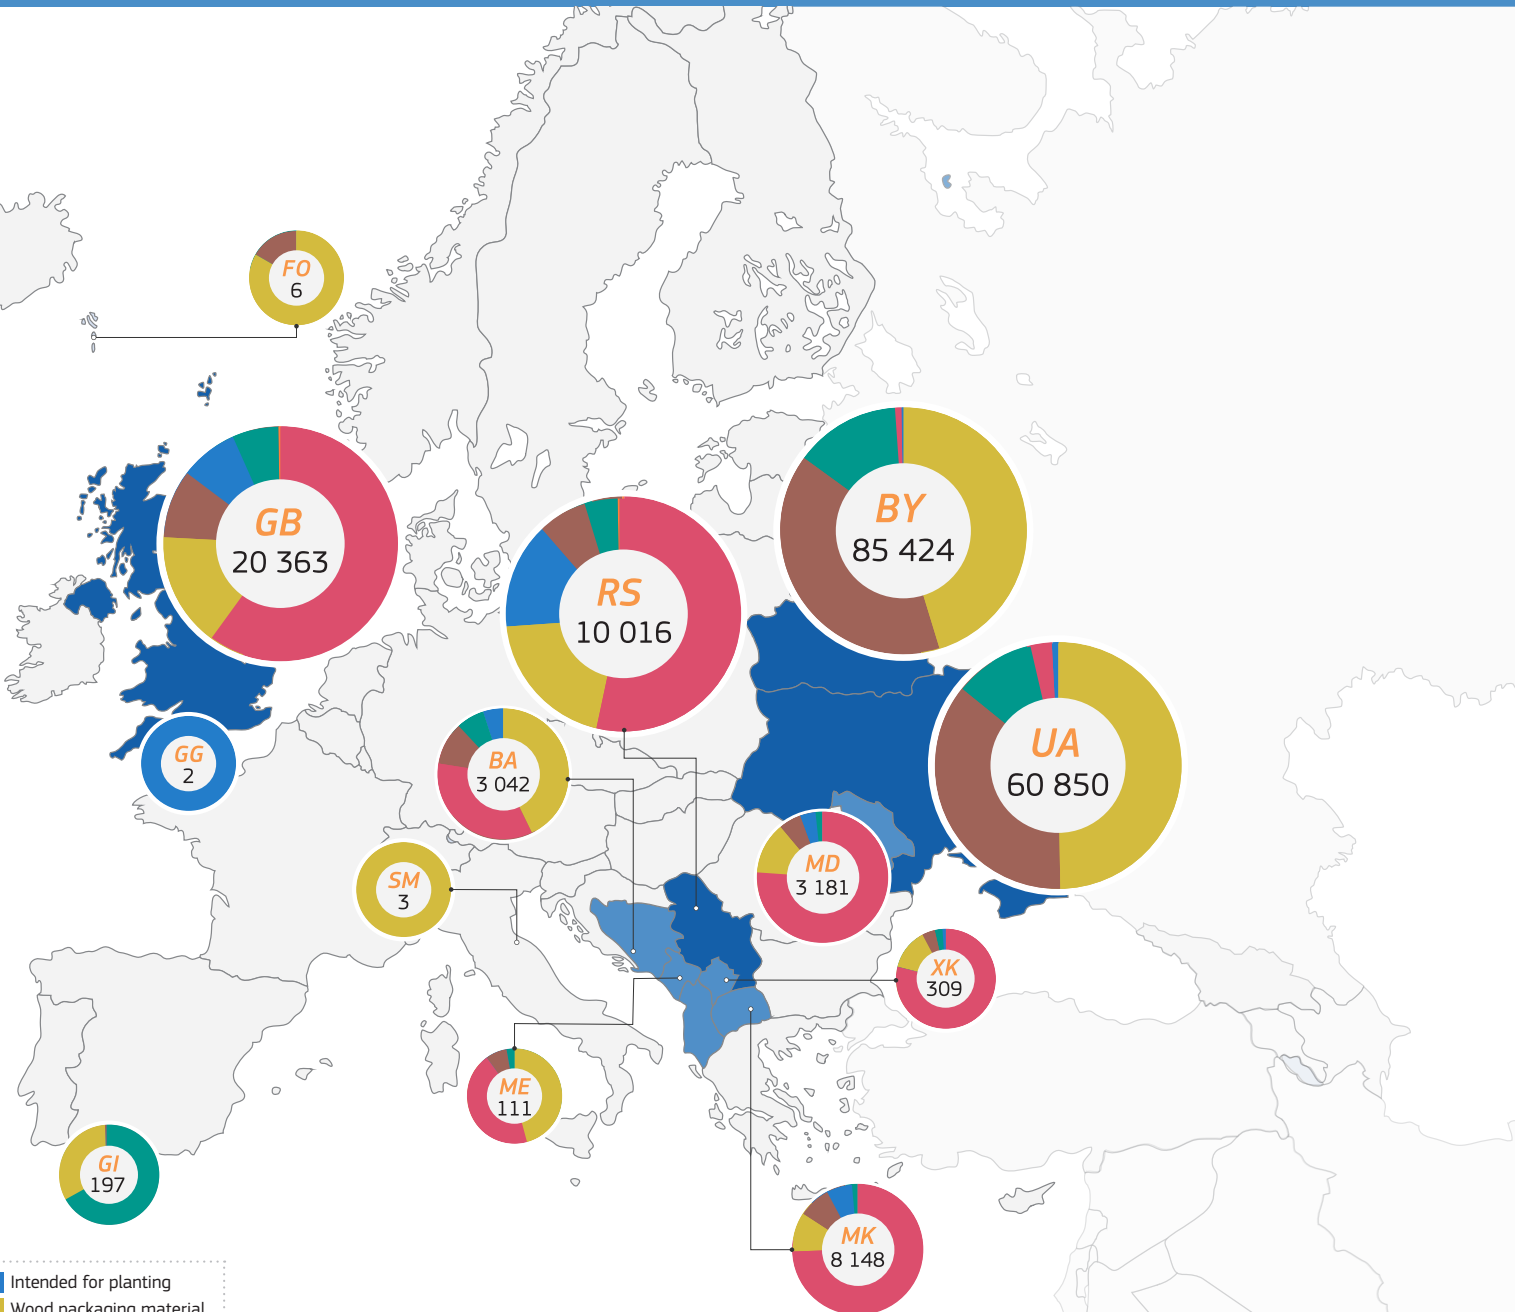

2021

TRAdE Control and Expert System (TRACES)

Europe | CHED-PP issued

- Intended for planting
- Wood packaging material
- Plant products
- Other living plants
- Other
- Budwood/scions

- 1 - 100
- 101 - 1 000
- 1 001 - 10 000
- More than 10 001

Total: 206 342 CHED-PP issued