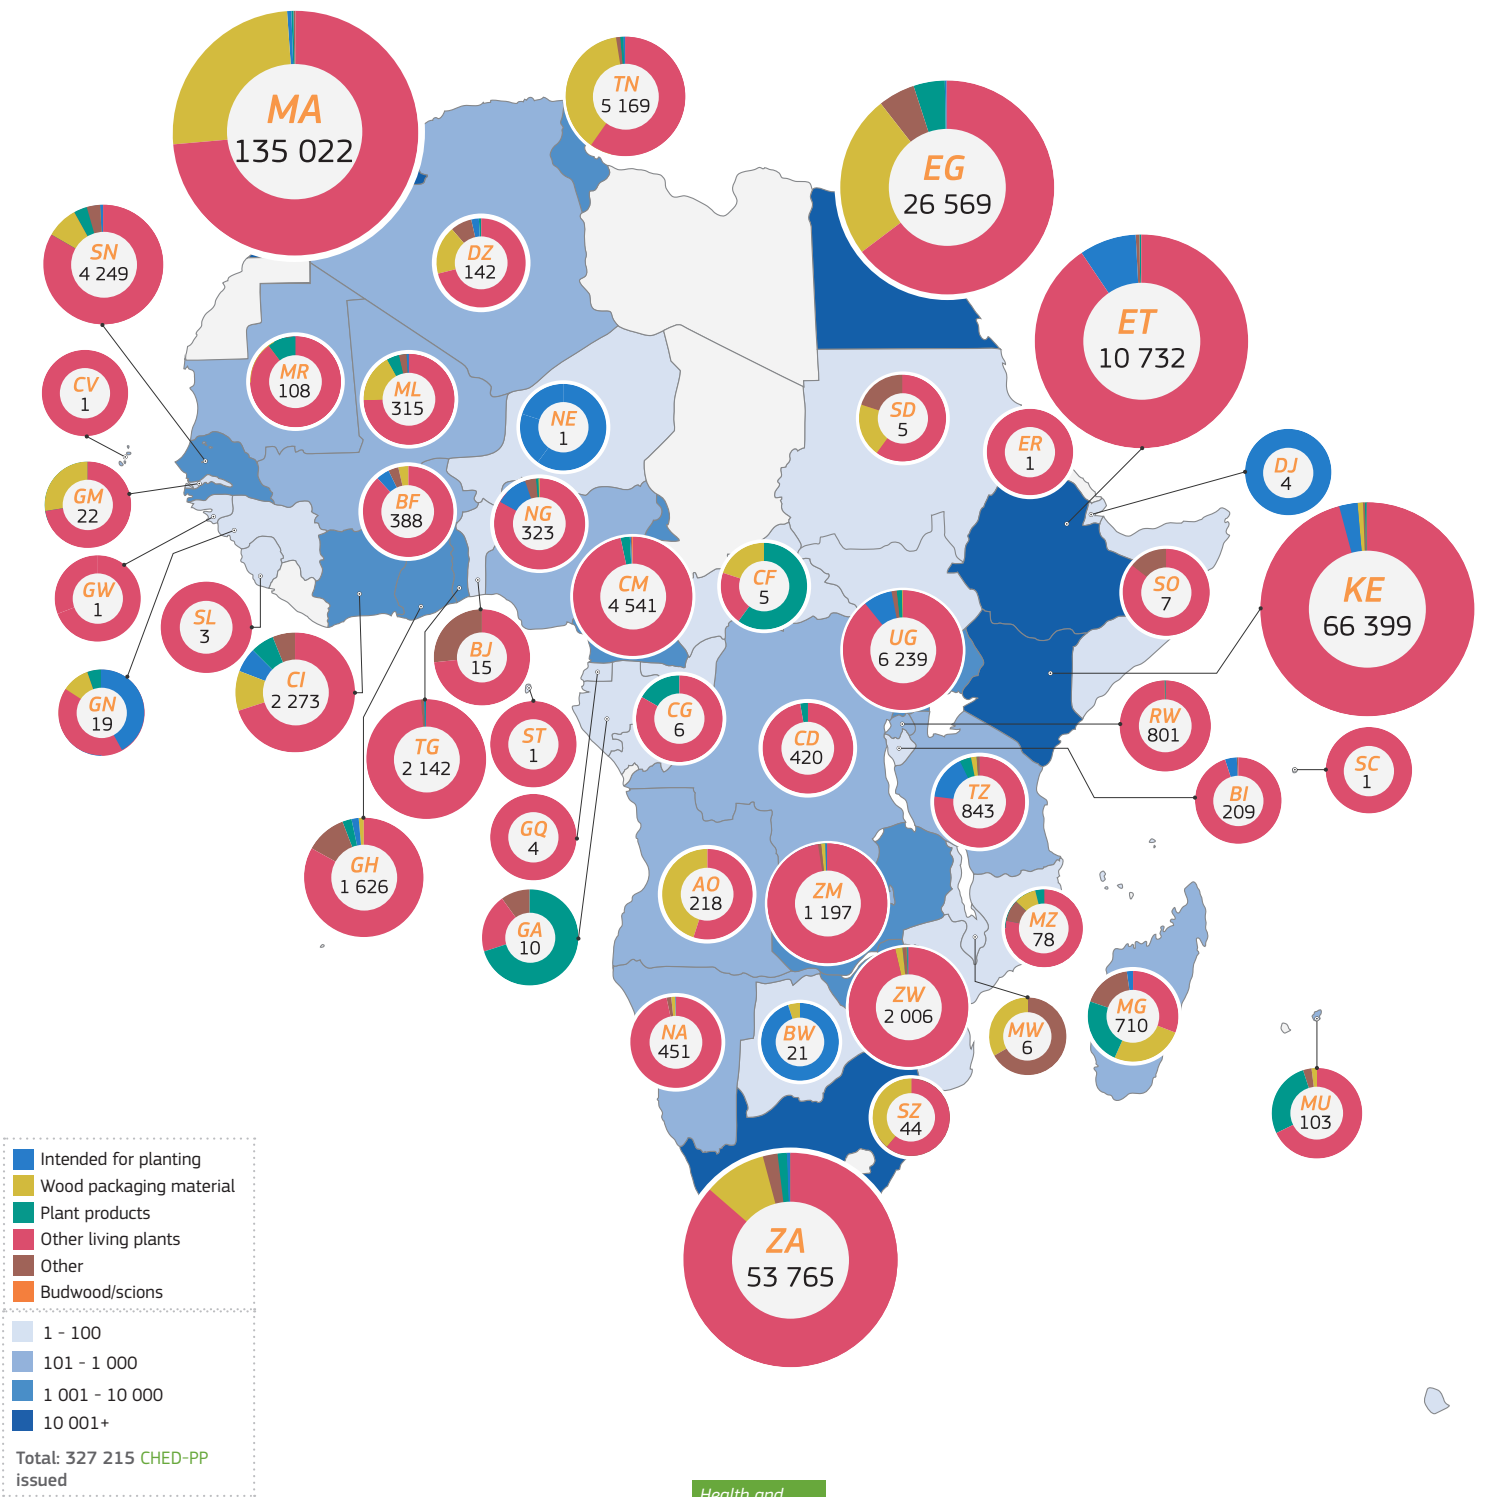

2021

TRAdE Control and Expert System (TRACES)

Africa | CHED-PP issued

■ Intended for planting
 ■ Wood packaging material
 ■ Plant products
 ■ Other living plants
 ■ Other
 ■ Budwood/scions

■ 1 - 100
 ■ 101 - 1 000
 ■ 1 001 - 10 000
 ■ 10 001+

Total: 327 215 CHED-PP issued