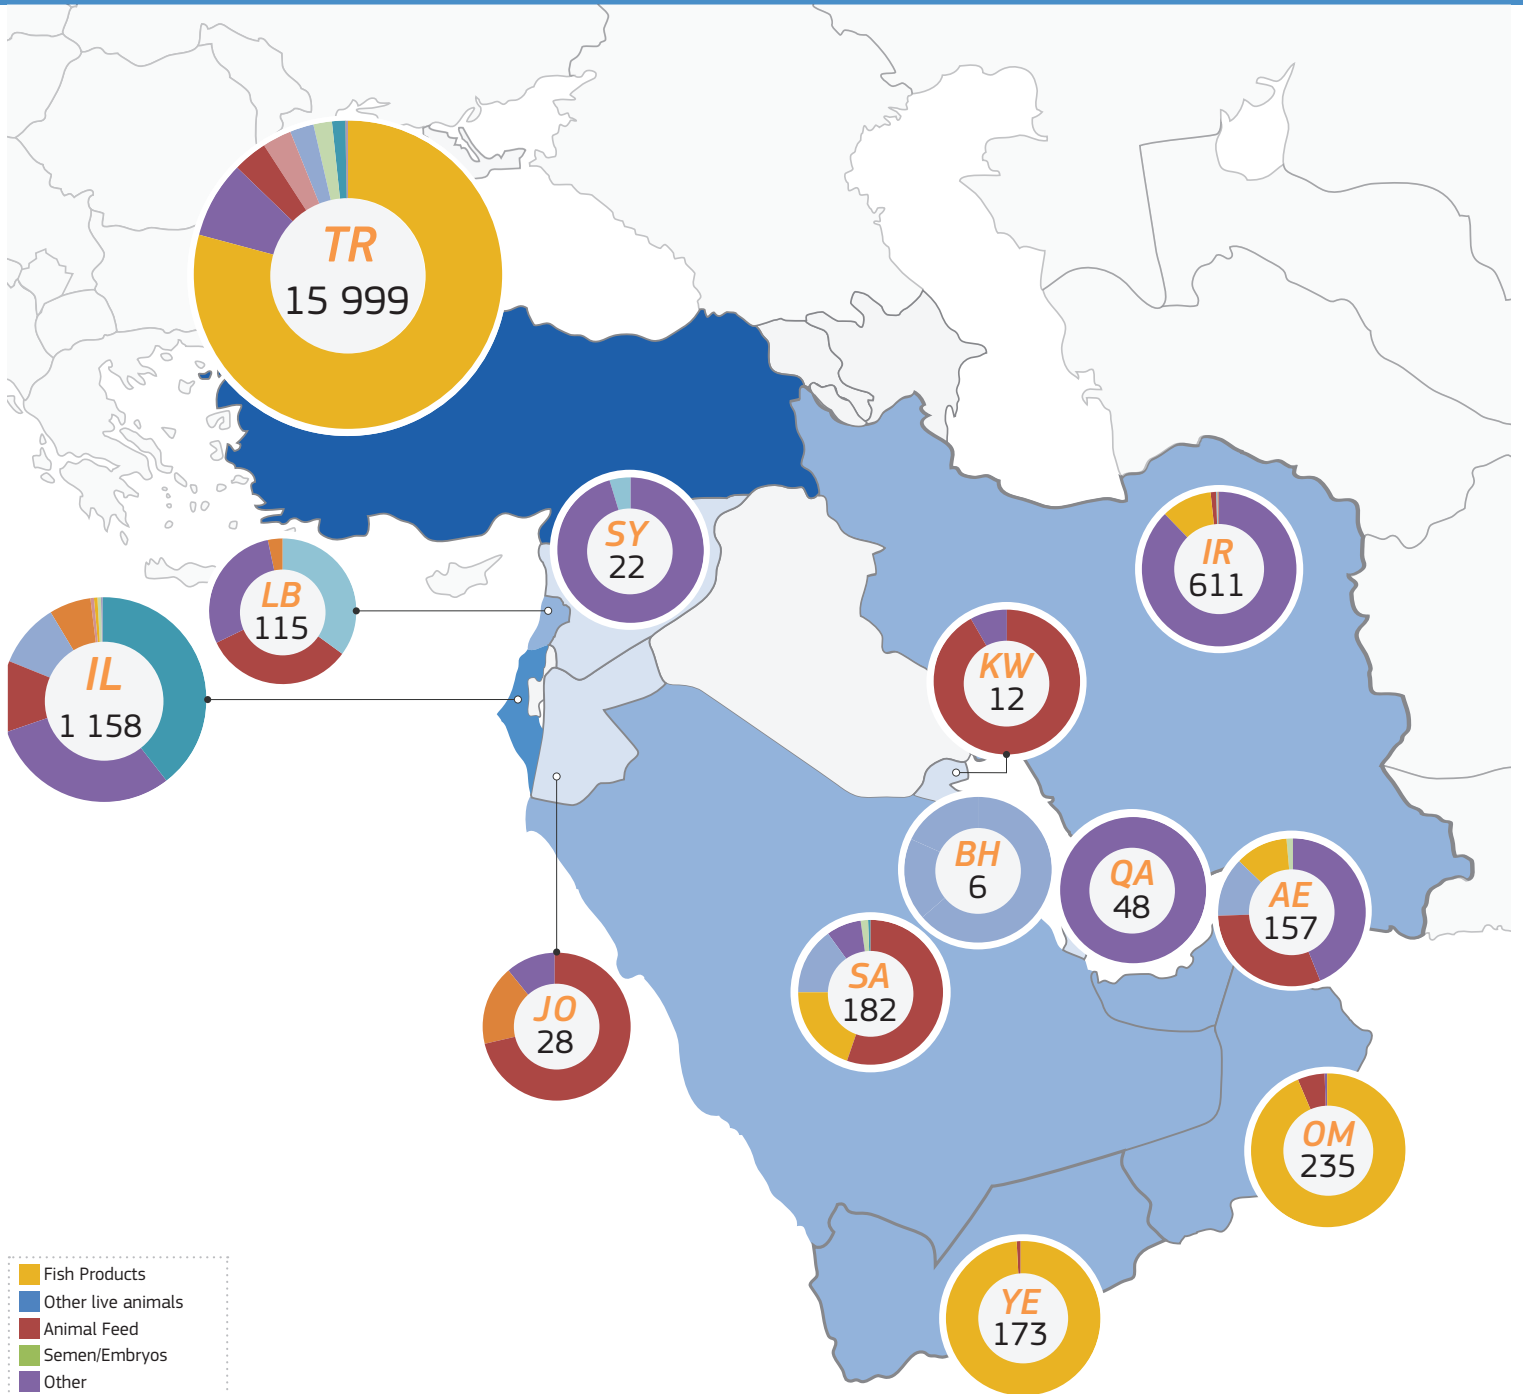

2021

TRAdE Control and Expert System (TRACES)

Middle East | **CVEDP/CHED-P issued**

- Fish Products
- Other live animals
- Animal Feed
- Semen/Embryos
- Other
- Meat
- Leather
- Milk
- Gelatine
- Honey
- Eggs
- Casings
- By-Products
- Fertilizers

- 1 - 100
 - 101 - 1 000
 - 1 001 - 10 000
 - 10 001 - 50 000
- Total: 15 999 CVEDP/CHED-P issued