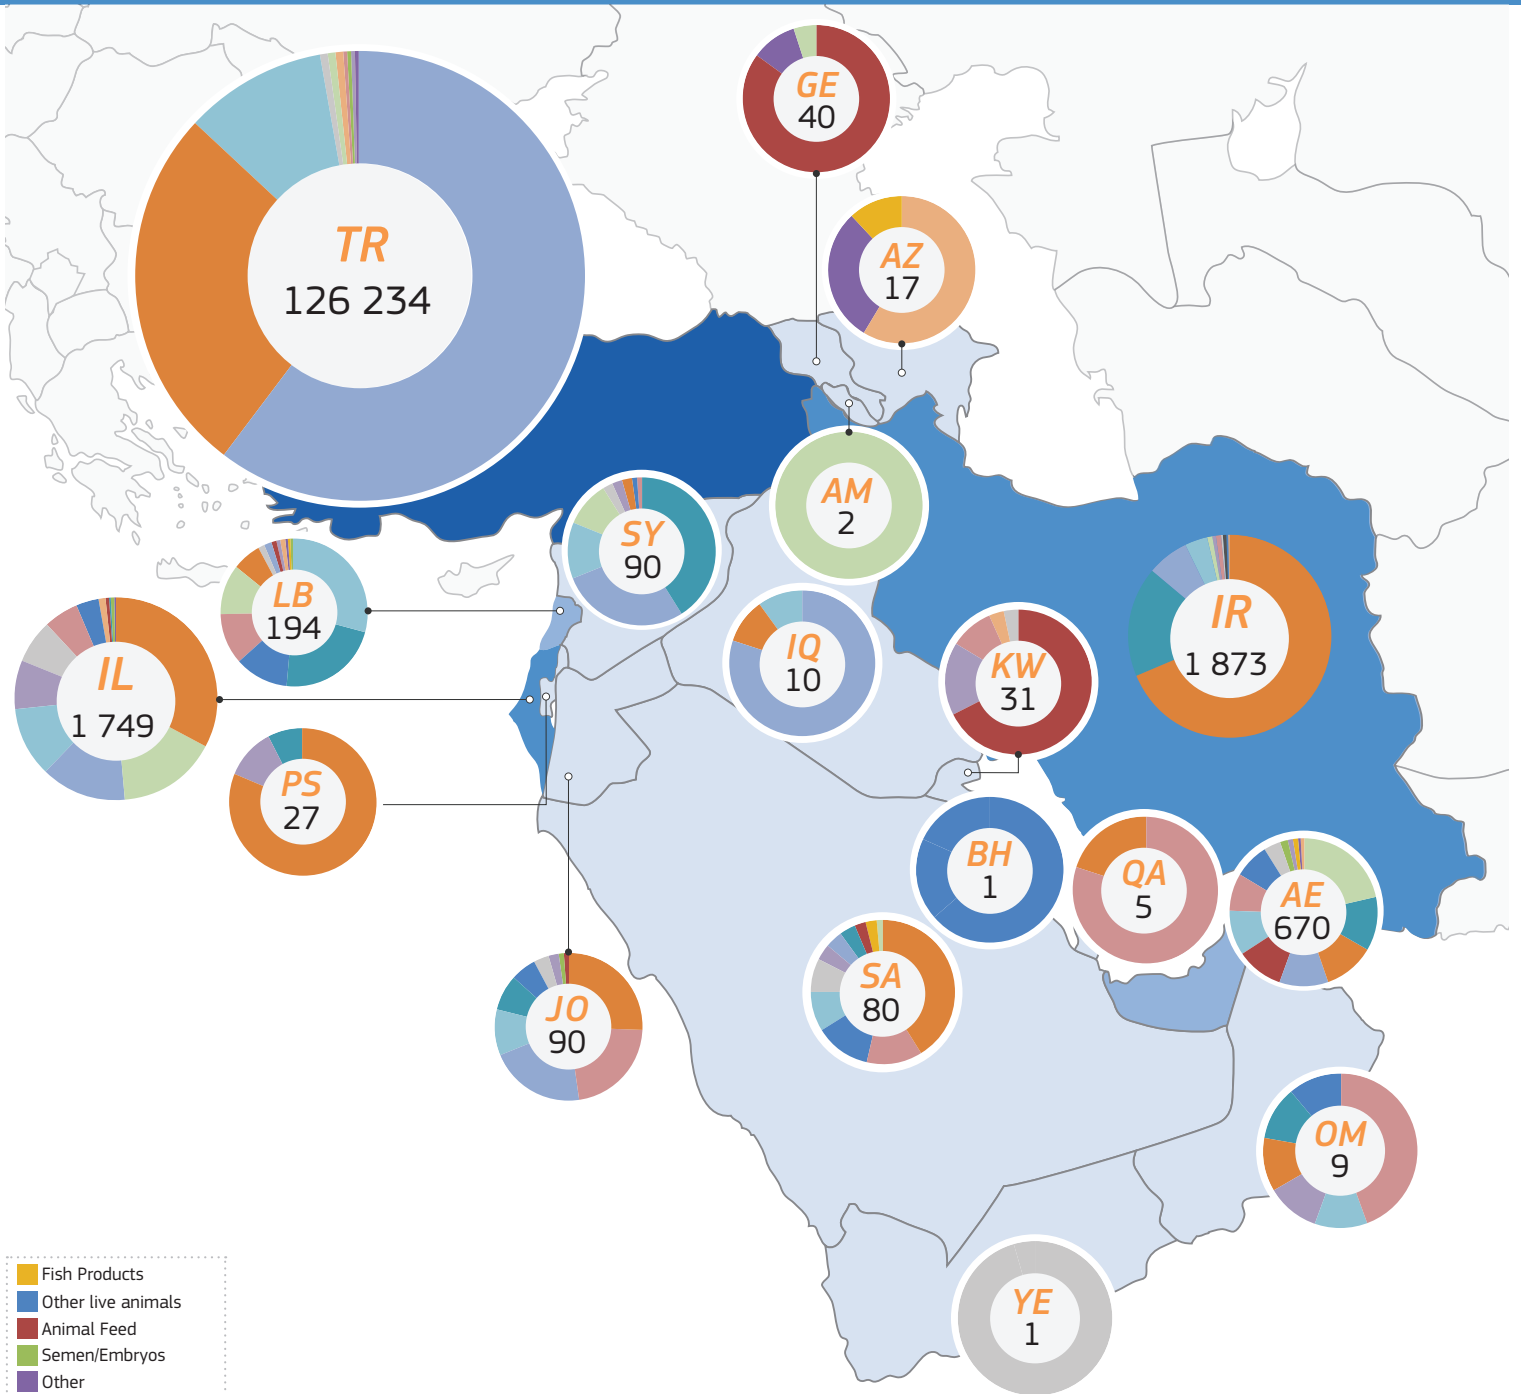

2021

TRAdE Control and Expert System (TRACES)

Middle East | **CHED-D issued**

- Fish Products
- Other live animals
- Animal Feed
- Semen/Embryos
- Other
- Meat
- Leather
- Milk
- Gelatine
- Honey
- Eggs
- Casings
- By-Products
- Fertilizers

- 1 - 100
 - 101 - 1 000
 - 1 001 - 10 000
 - 10 001+
- Total: 131 063 CHED-D issued