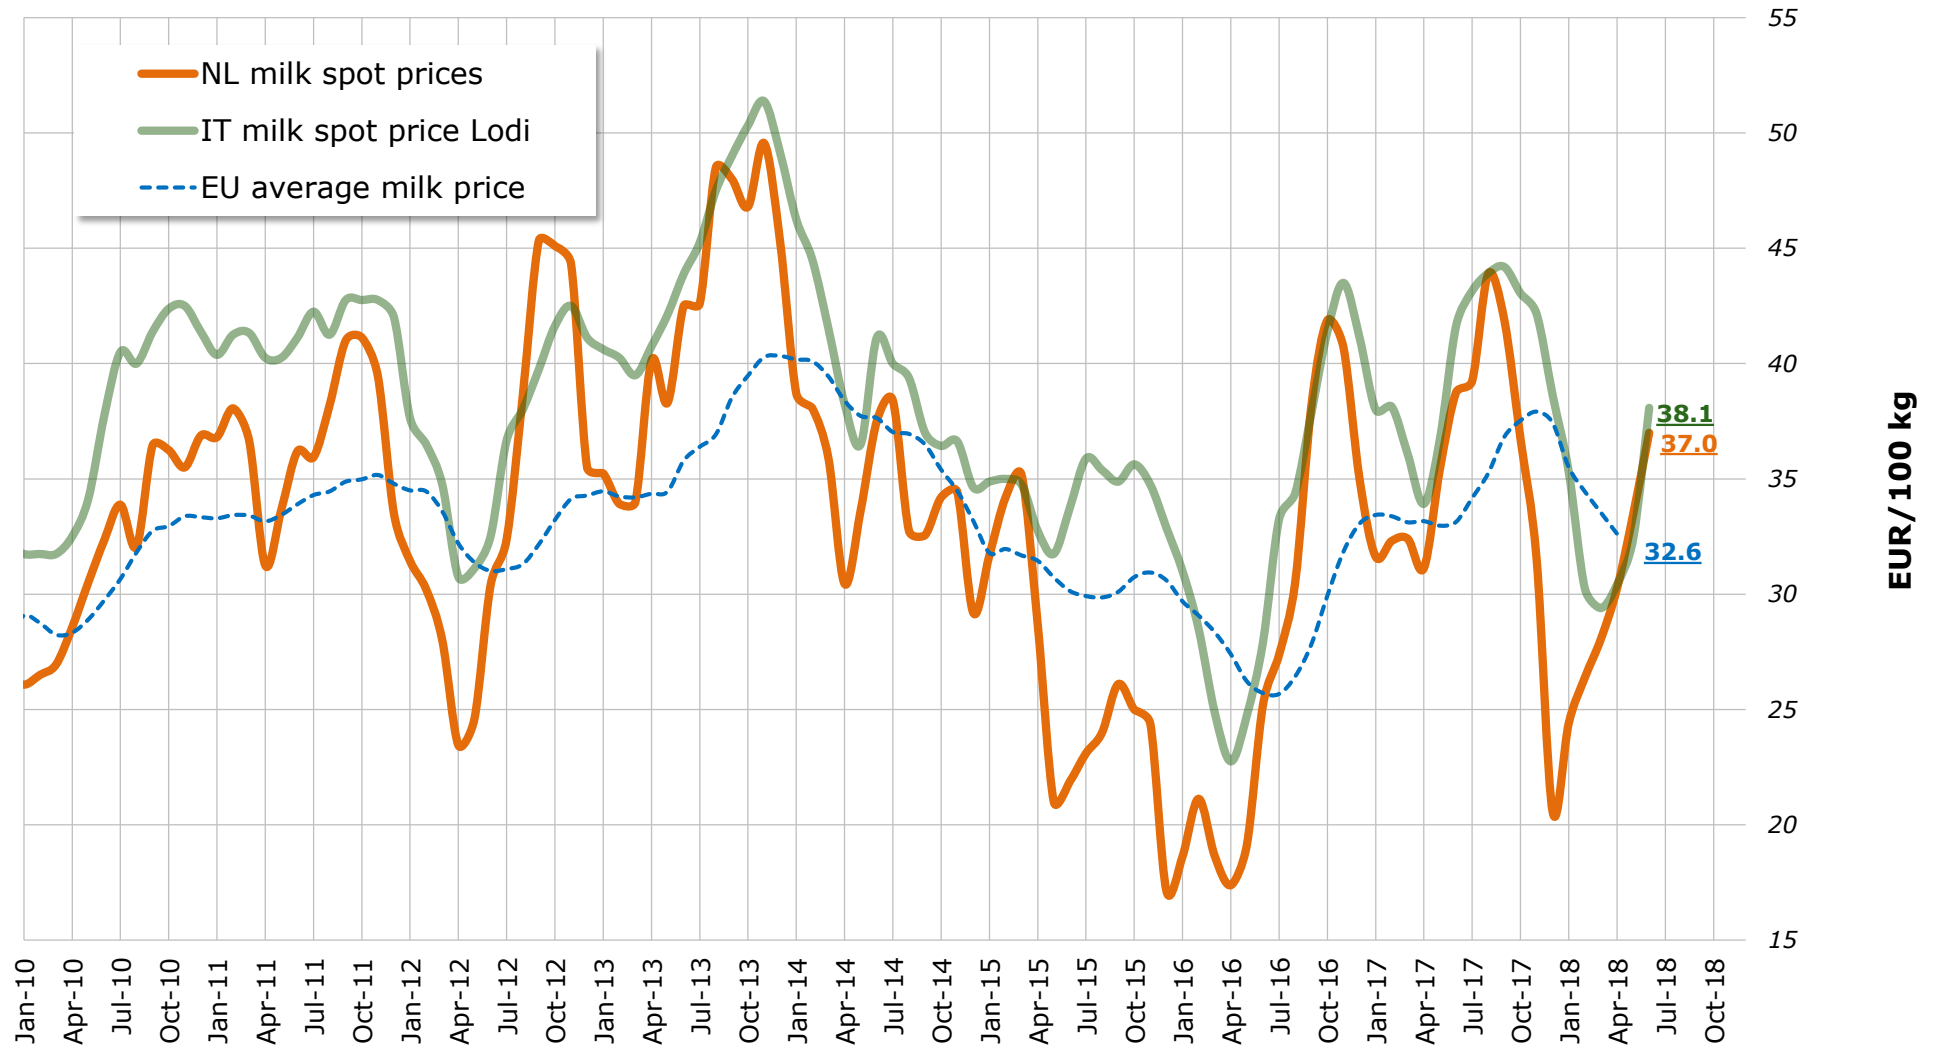

**WEEKLY Milk Spot Prices**  
- IT, Lodi -

Source : Clal.it

**WEEKLY Milk Spot Prices**  
- NL -

Source : Clal.it

# MONTHLY Milk Spot Prices (NL and IT)

Source : Clal.it

Last update: 19.06.2018