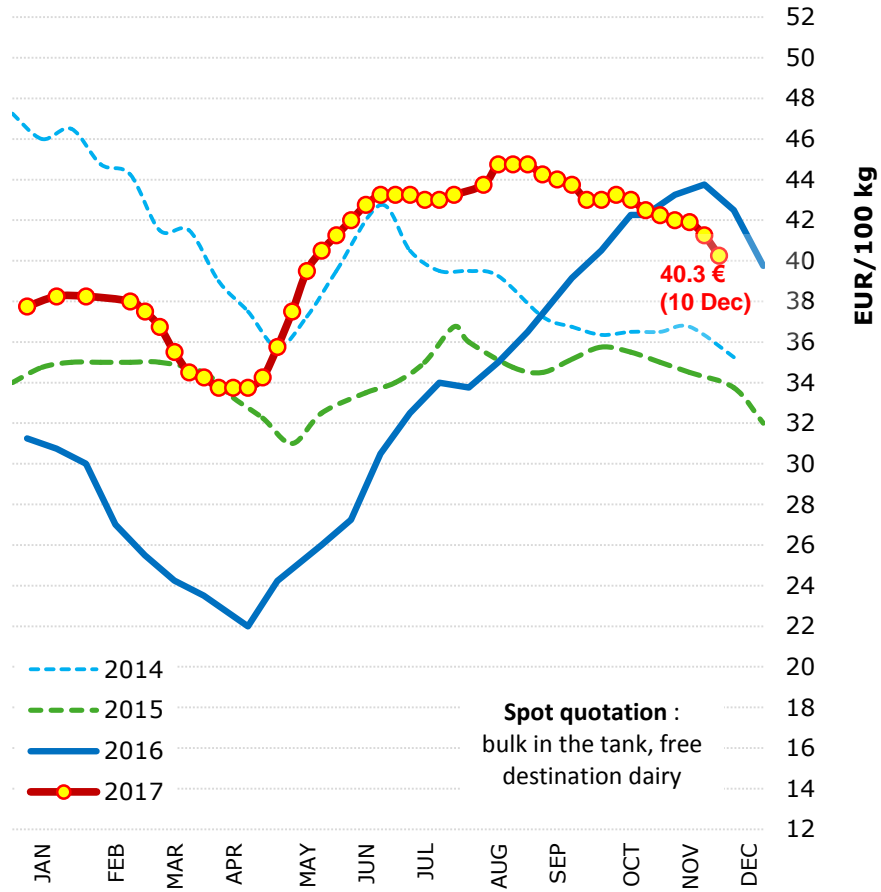

**WEEKLY Milk Spot Prices**  
**- IT, Lodi -**

Source : Clal.it

**WEEKLY Milk Spot Prices**  
**- NL -**

Source : Clal.it

# MONTHLY Milk Spot Prices (NL and IT)

Source : Clal.it

Last update: 11.12.2017