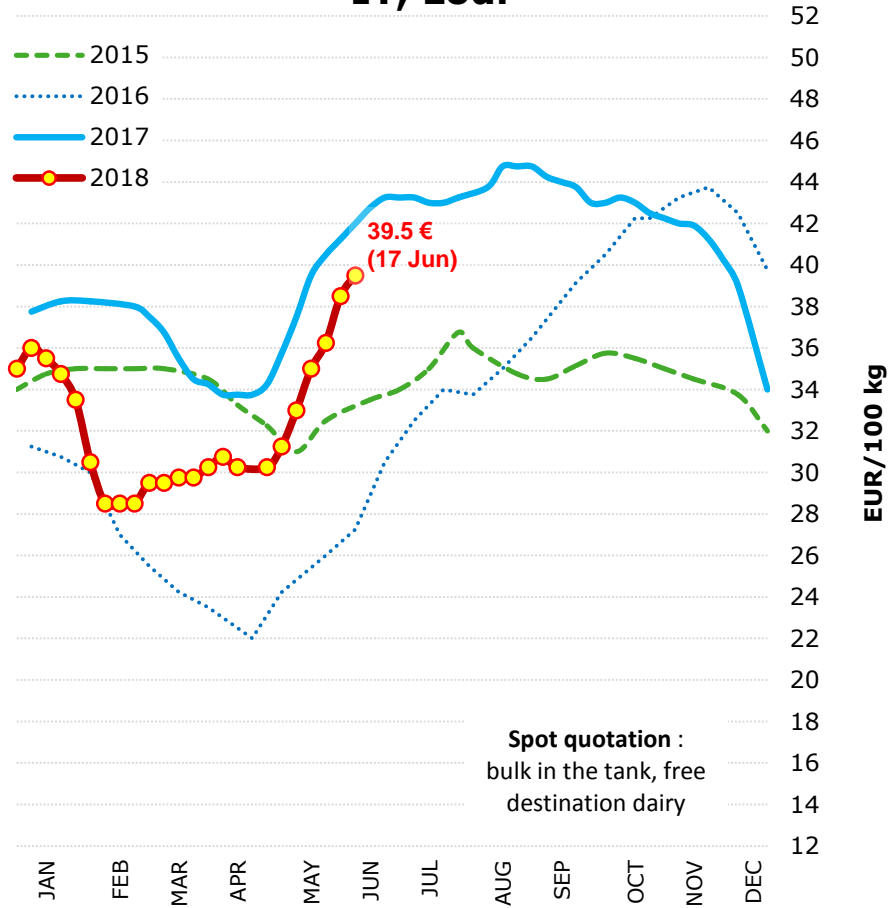

**WEEKLY Milk Spot Prices**  
- IT, Lodi -

Source : Clal.it

**WEEKLY Milk Spot Prices**  
- NL -

Source : Clal.it

# MONTHLY Milk Spot Prices (NL and IT)

Source : Clal.it

Last update: 19.06.2018