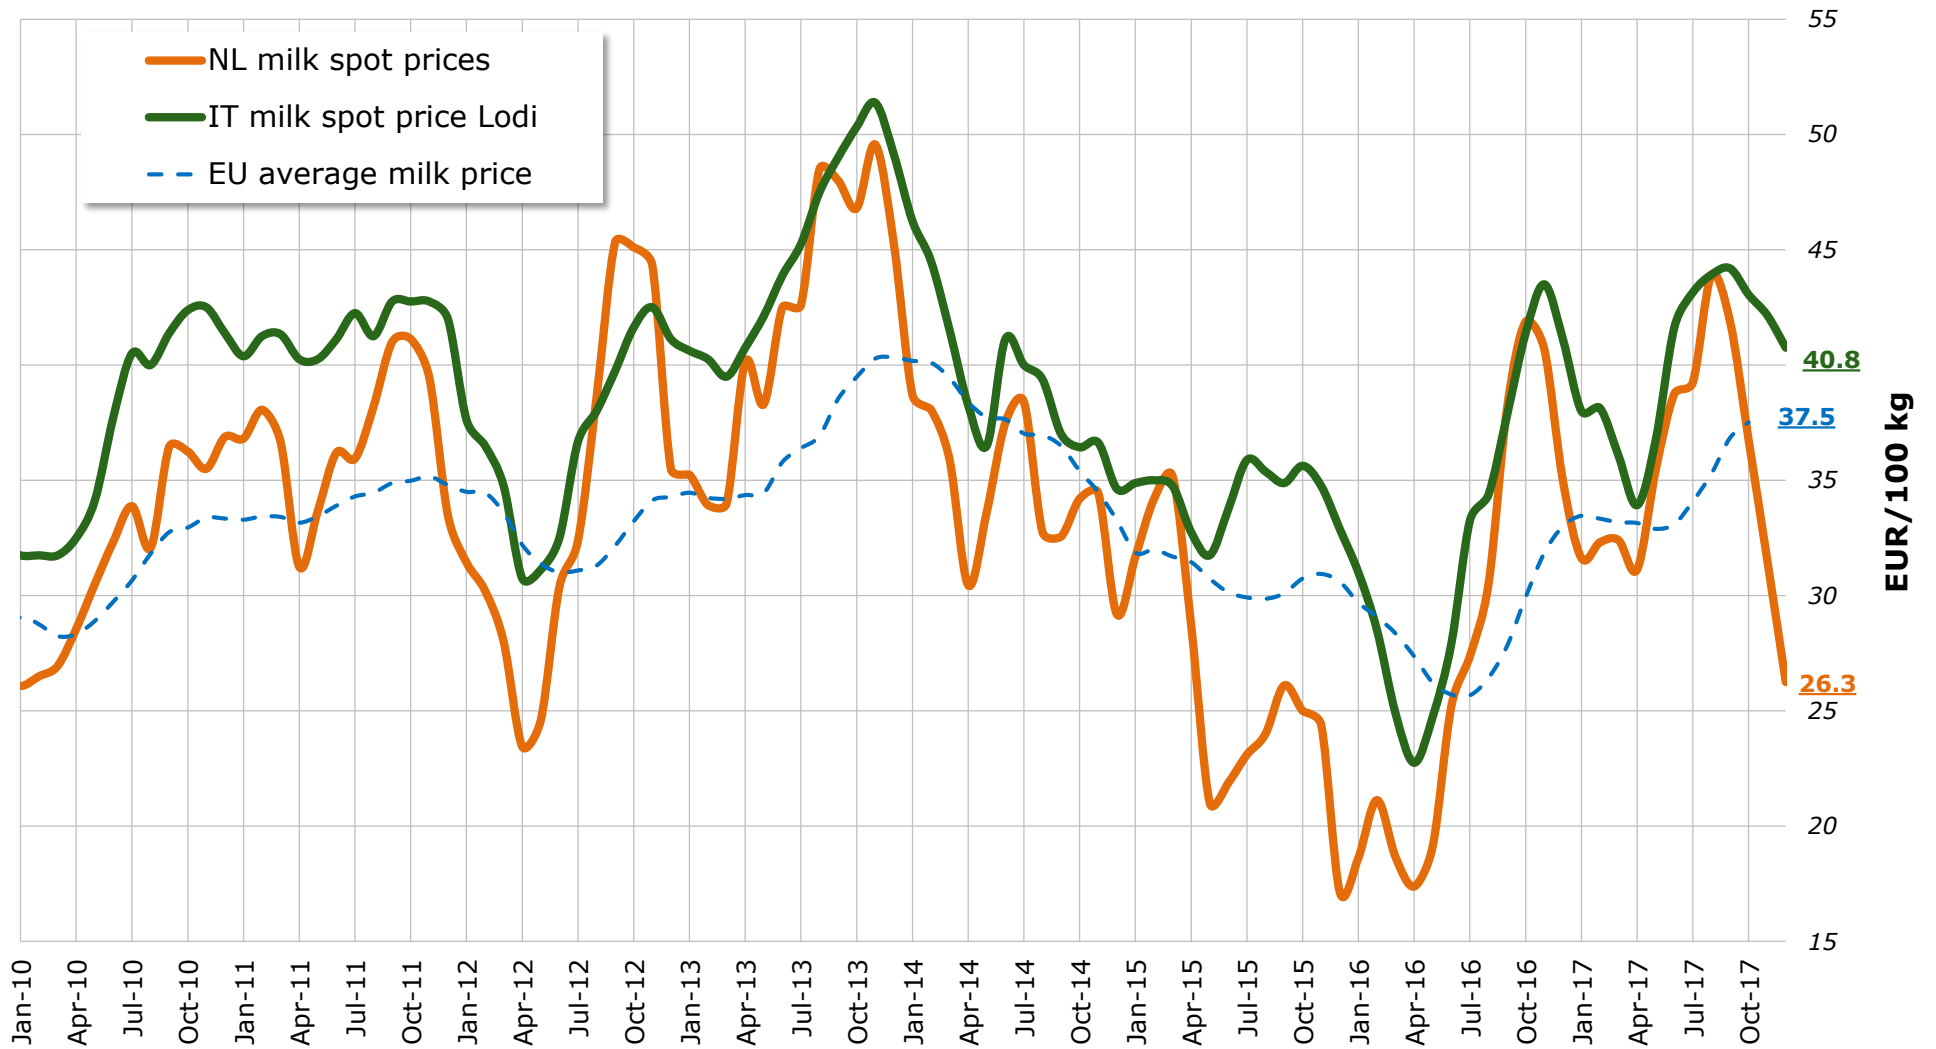

**WEEKLY Milk Spot Prices**  
**- IT, Lodi -**

Source : Clal.it

**WEEKLY Milk Spot Prices**  
**- NL -**

Source : Clal.it

# MONTHLY Milk Spot Prices (NL and IT)

Source : Clal.it

Last update: 11.12.2017