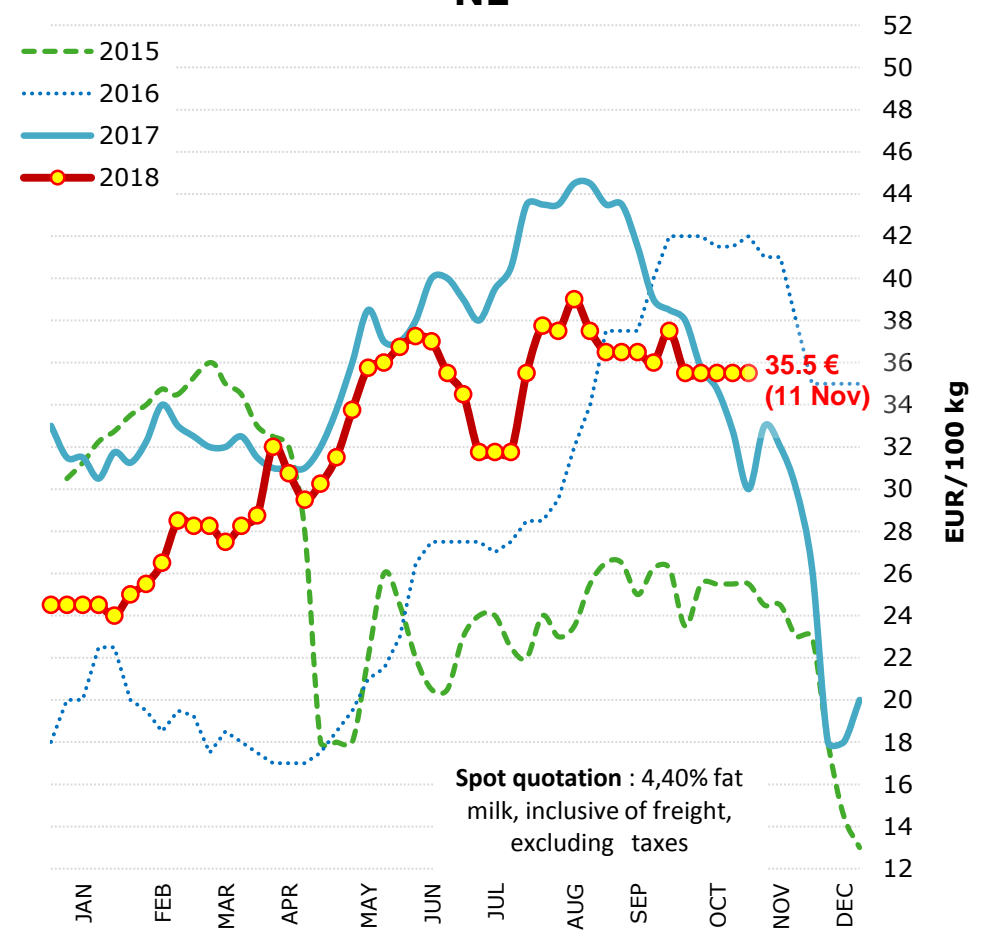

**WEEKLY Milk Spot Prices**  
- IT, Lodi -

Source : Clal.it

**WEEKLY Milk Spot Prices**  
- NL -

Source : Clal.it

# MONTHLY Milk Spot Prices (NL and IT)

Source : Clal.it

Last update: 14.11.2018