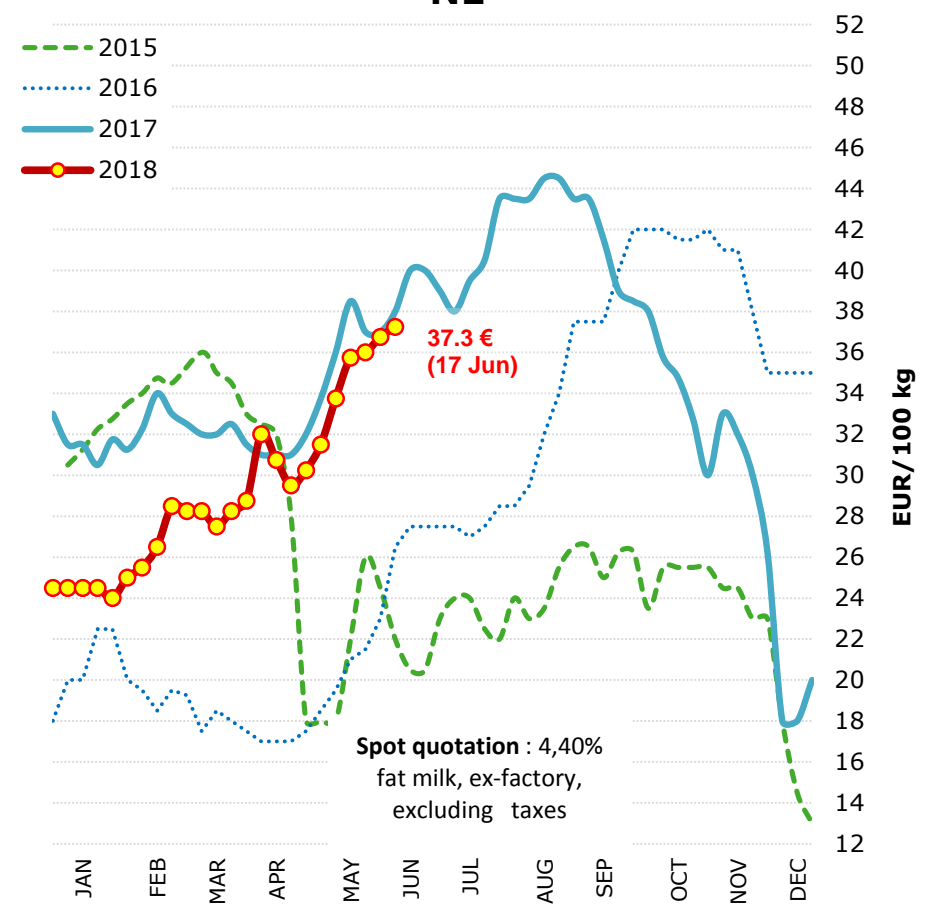

**WEEKLY Milk Spot Prices**  
- IT, Lodi -

Source : Clal.it

**WEEKLY Milk Spot Prices**  
- NL -

Source : Clal.it

# MONTHLY Milk Spot Prices (NL and IT)

Source : Clal.it

Last update: 19.06.2018