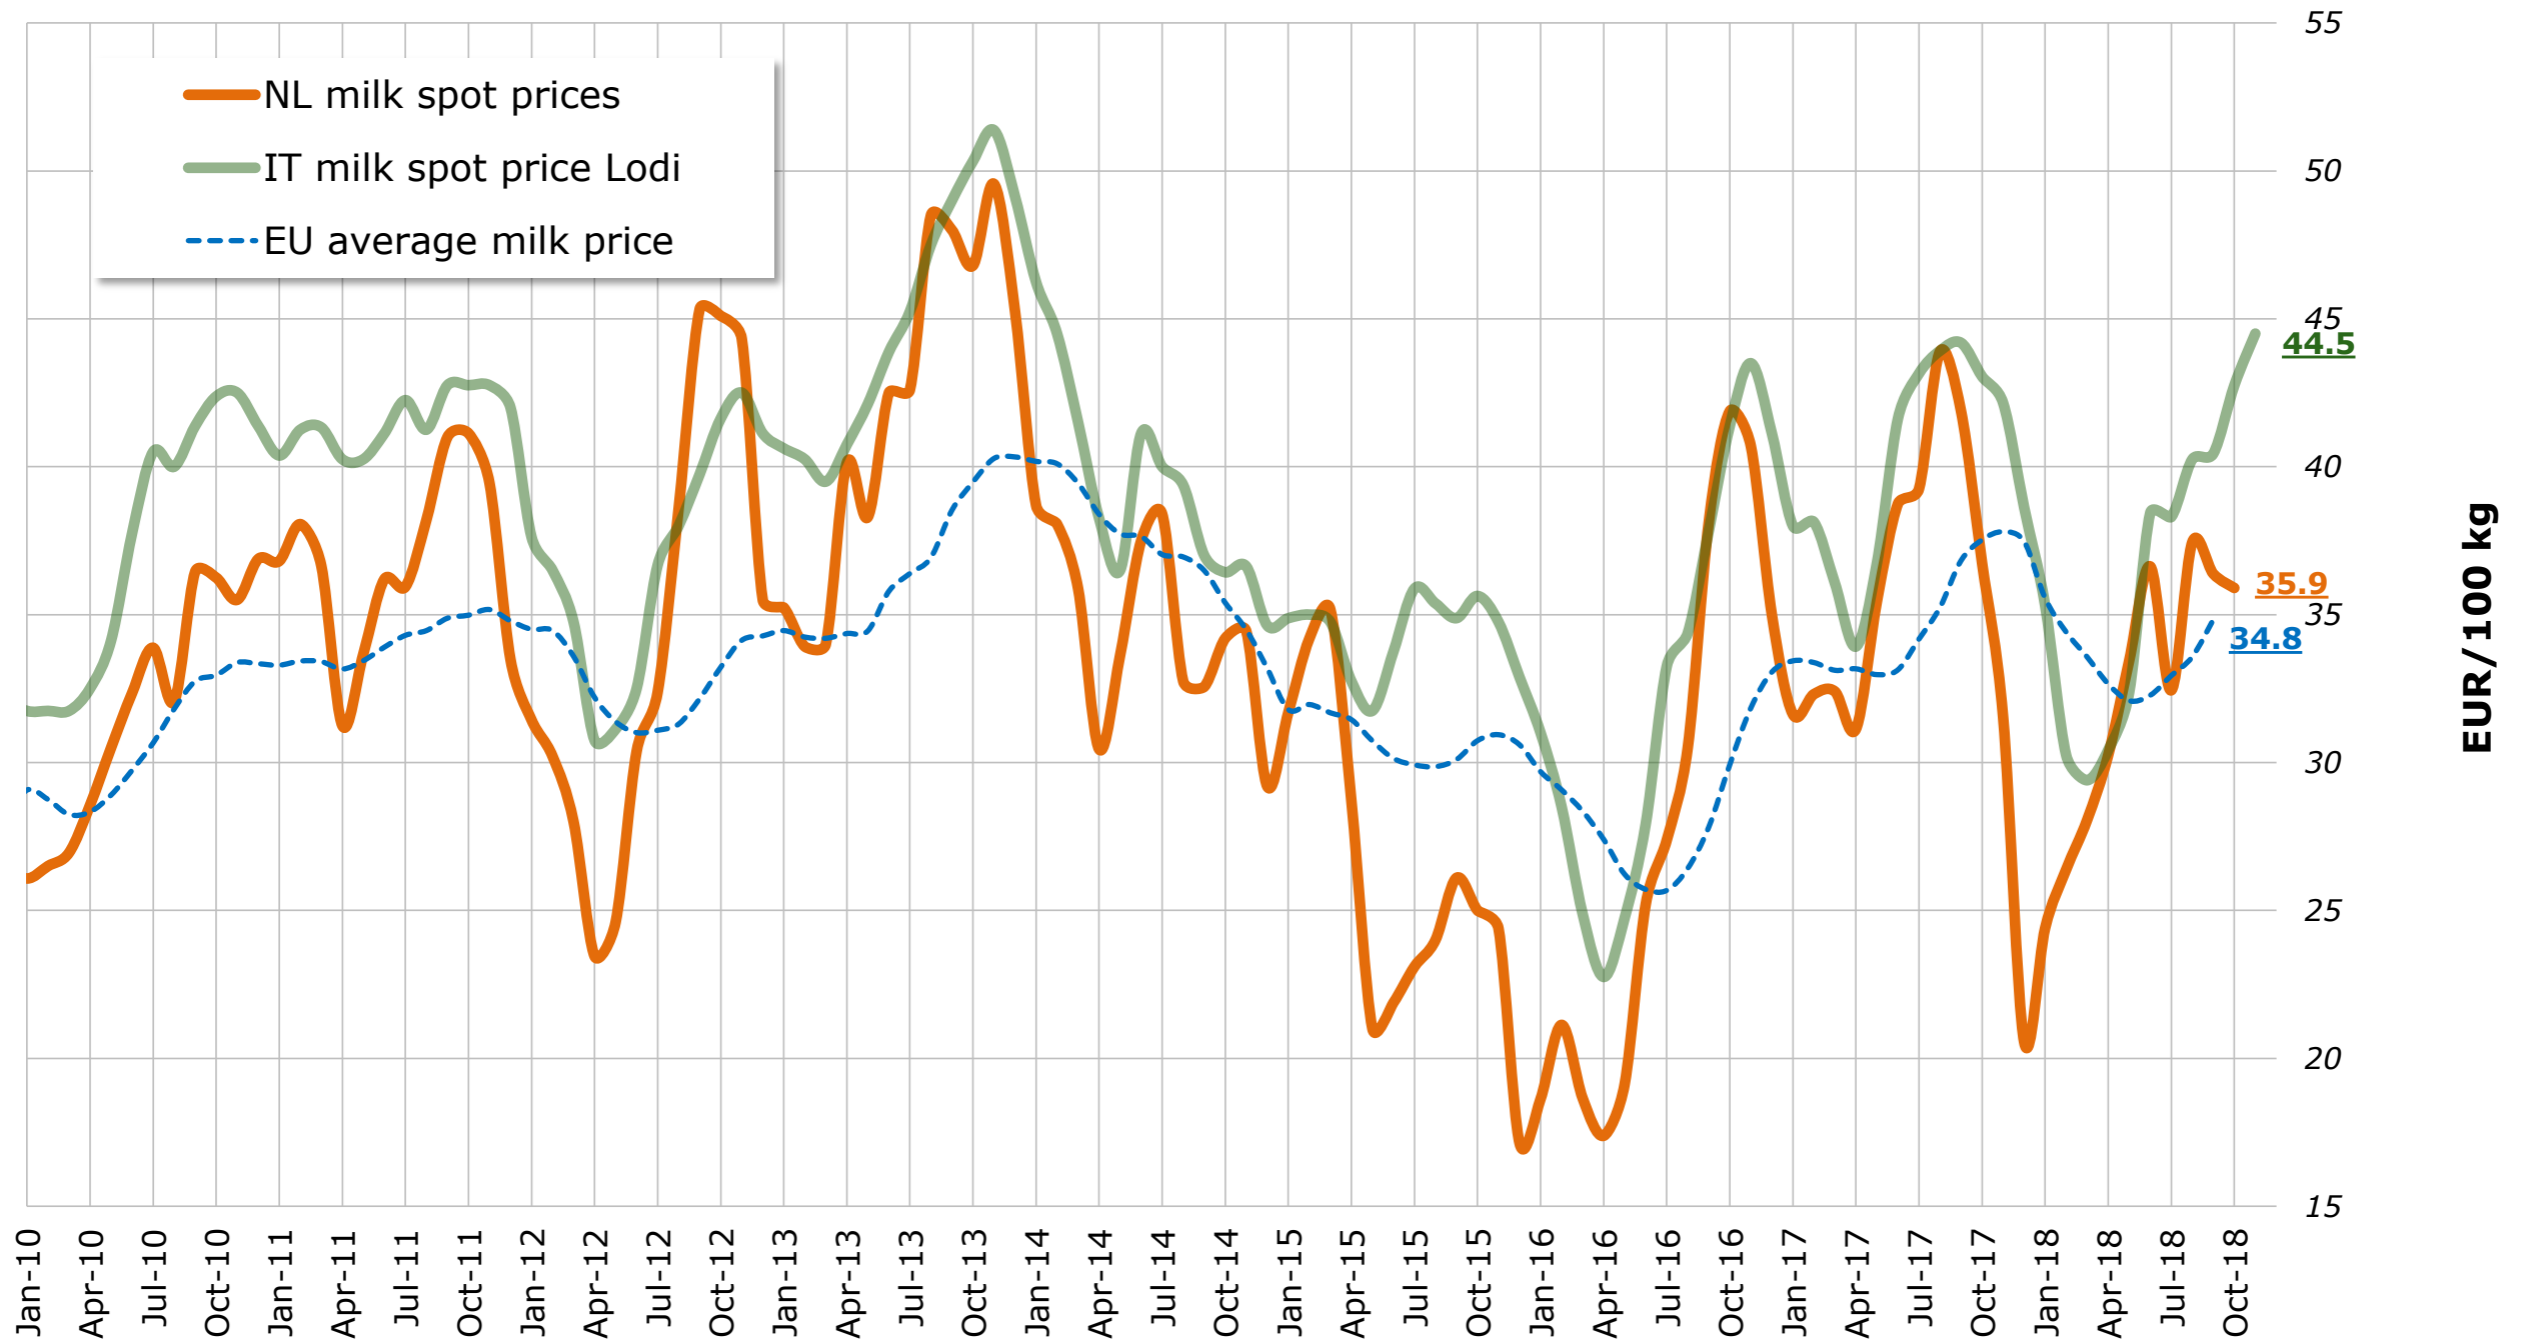

**WEEKLY Milk Spot Prices**  
- IT, Lodi -

Source : Clal.it

**WEEKLY Milk Spot Prices**  
- NL -

Source : Clal.it

# MONTHLY Milk Spot Prices (NL and IT)

Source : Clal.it

Last update: 14.11.2018