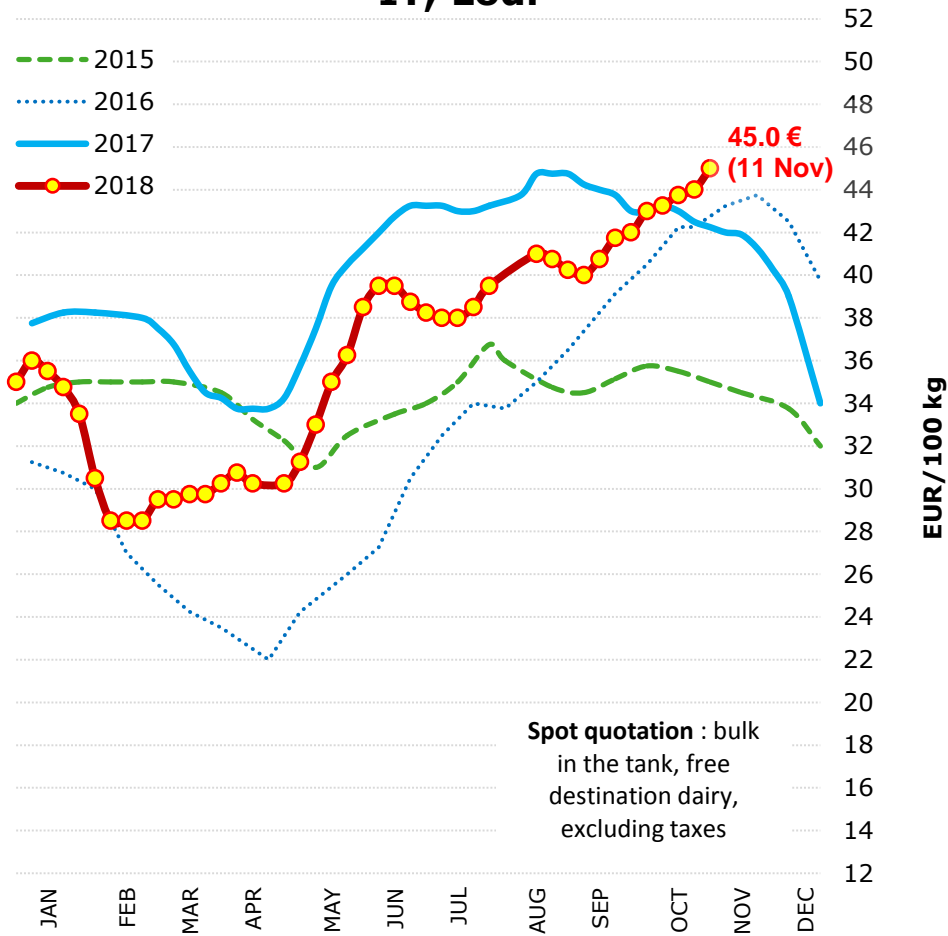

**WEEKLY Milk Spot Prices**  
- IT, Lodi -

Source : Clal.it

**WEEKLY Milk Spot Prices**  
- NL -

Source : Clal.it

# MONTHLY Milk Spot Prices (NL and IT)

Source : Clal.it

Last update: 14.11.2018