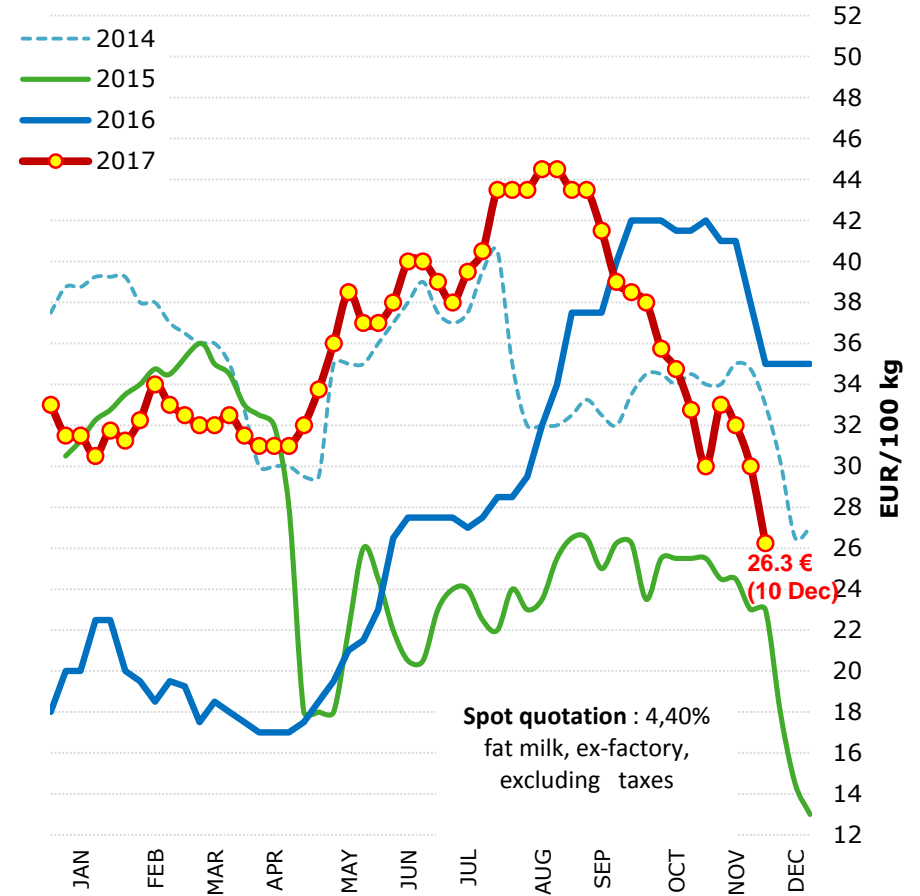

**WEEKLY Milk Spot Prices**  
**- IT, Lodi -**

Source : Clal.it

**WEEKLY Milk Spot Prices**  
**- NL -**

Source : Clal.it

# MONTHLY Milk Spot Prices (NL and IT)

Source : Clal.it

Last update: 11.12.2017