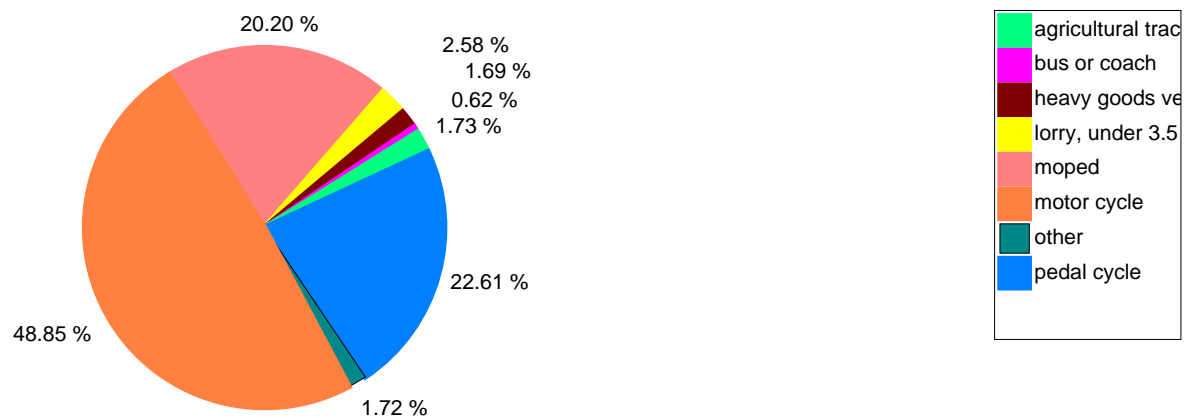

Fatalities by transport mode (except cars) in EU countries included in CARE

Total

inside urban area

outside urban area