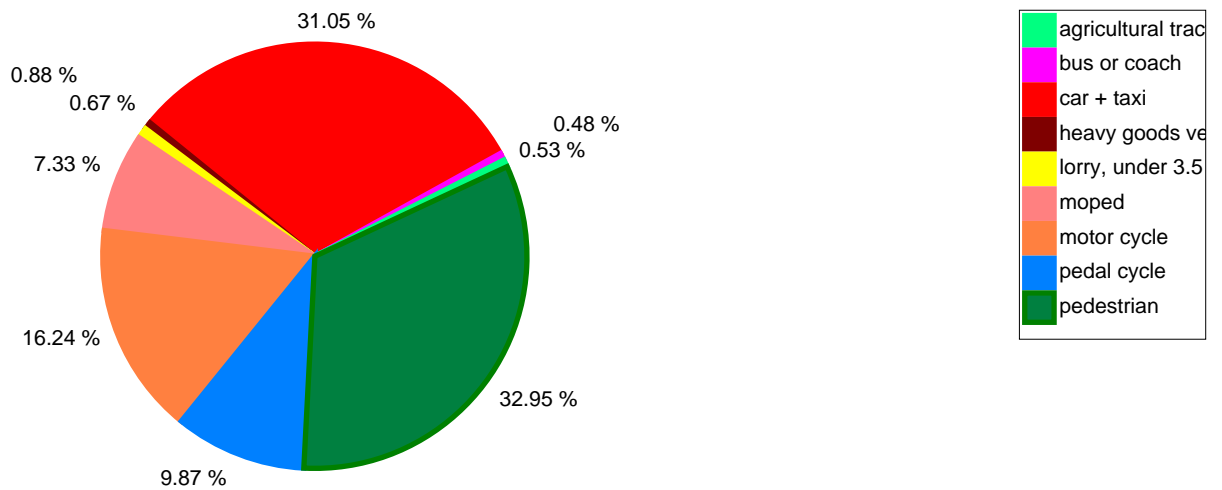

Fatalities by transport mode in EU countries included in CARE

Total

inside urban area

outside urban area