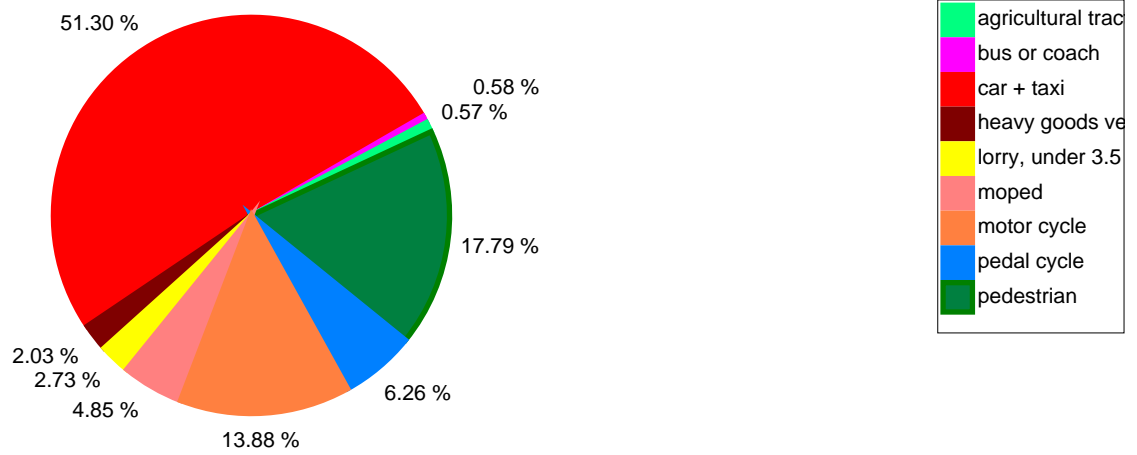

Fatalities by transport mode in EU countries included in CARE

Total

inside urban area

outside urban area