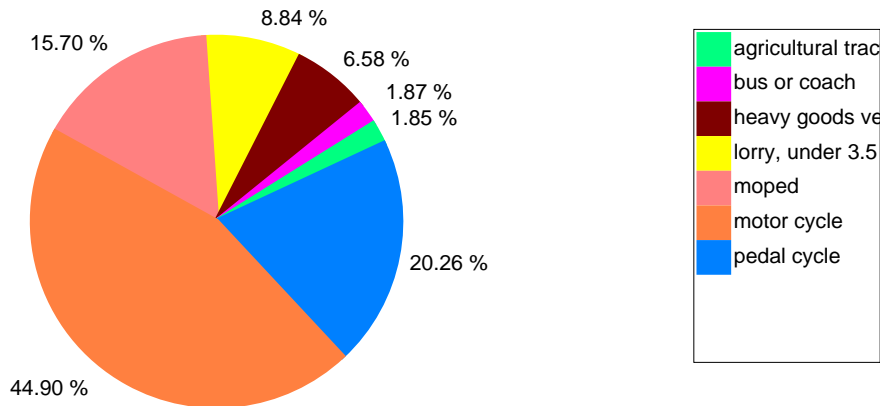

Fatalities by transport mode (except cars) in EU countries included in CARE

Total

inside urban area

outside urban area