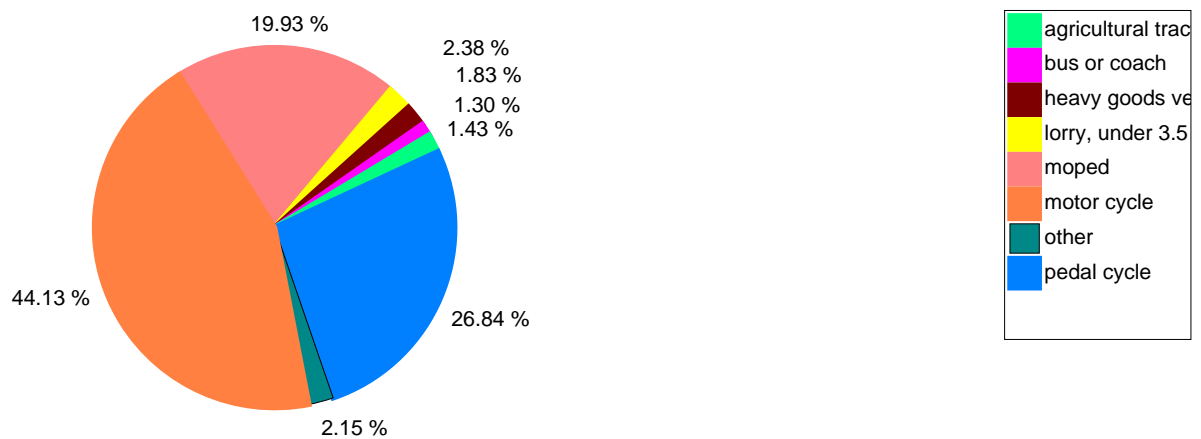

Fatalities by transport mode (except cars) in EU countries included in CARE

Total

inside urban area

outside urban area