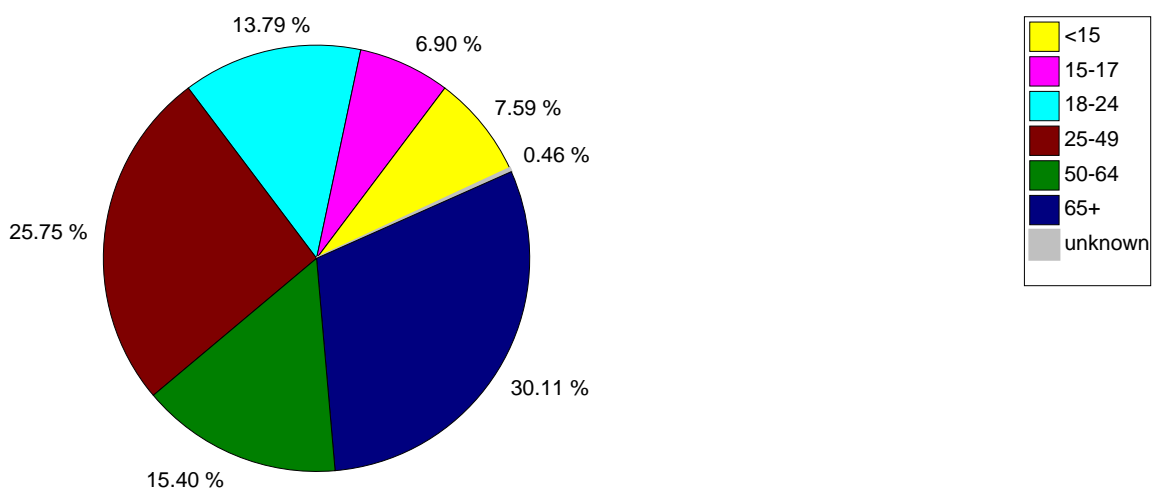

Fatalities by age group in EU countries included in CARE

Total

inside urban area

outside urban area