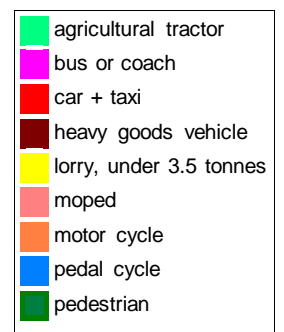

Fatalities by transport mode in EU countries included in CARE

Total

inside urban area

outside urban area

Source: CARE (EU road accidents database)