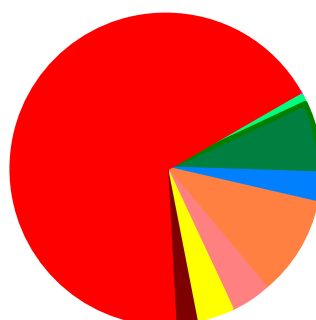

Fatalities by transport mode in EU countries included in CARE

Total

inside urban area

outside urban area

Source: CARE (EU road accidents database)