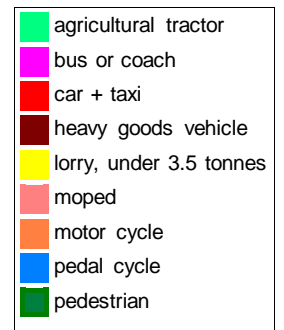

Fatalities by transport mode in EU countries included in CARE

Total

inside urban area

outside urban area

Source: CARE (EU road accidents database)