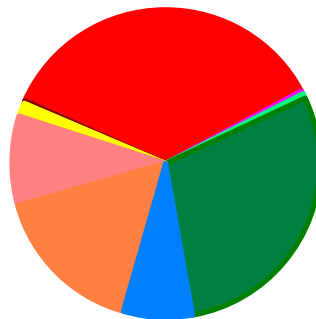

Fatalities by transport mode in EU countries included in CARE

Total

inside urban area

outside urban area

Source: CARE (EU road accidents database)