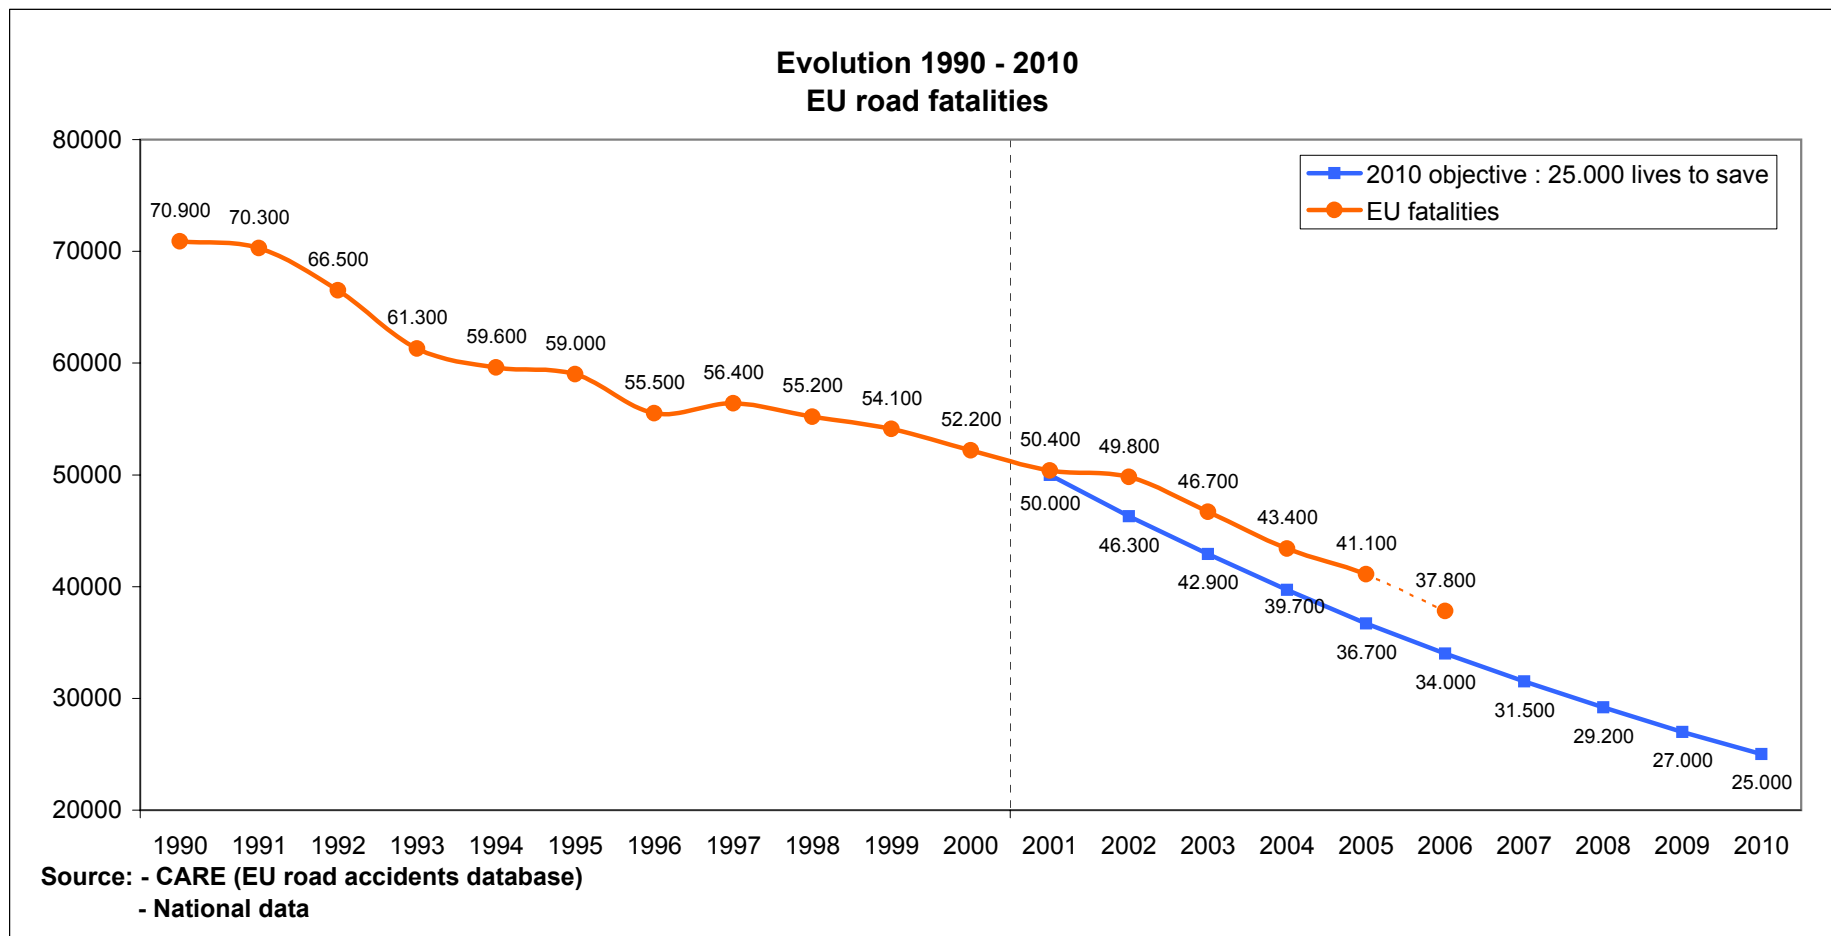

Road safety evolution in EU

July 2006

Source : CARE (EU road accidents database) or national publications

European Commission / Directorate General Energy and Transport