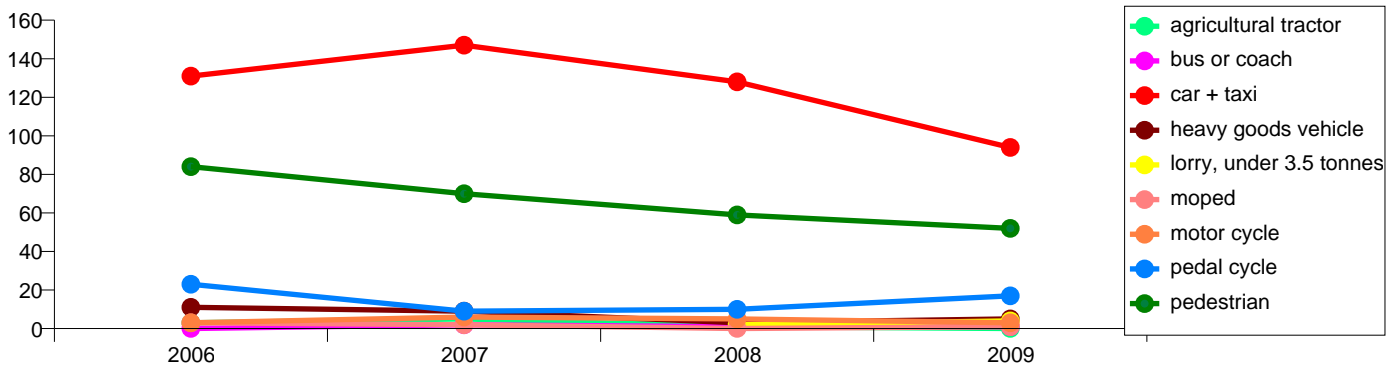

Latvija

Total

inside urban area

outside urban area

Fatalities by transport mode in EU countries included in CARE

Luxembourg

Total

inside urban area