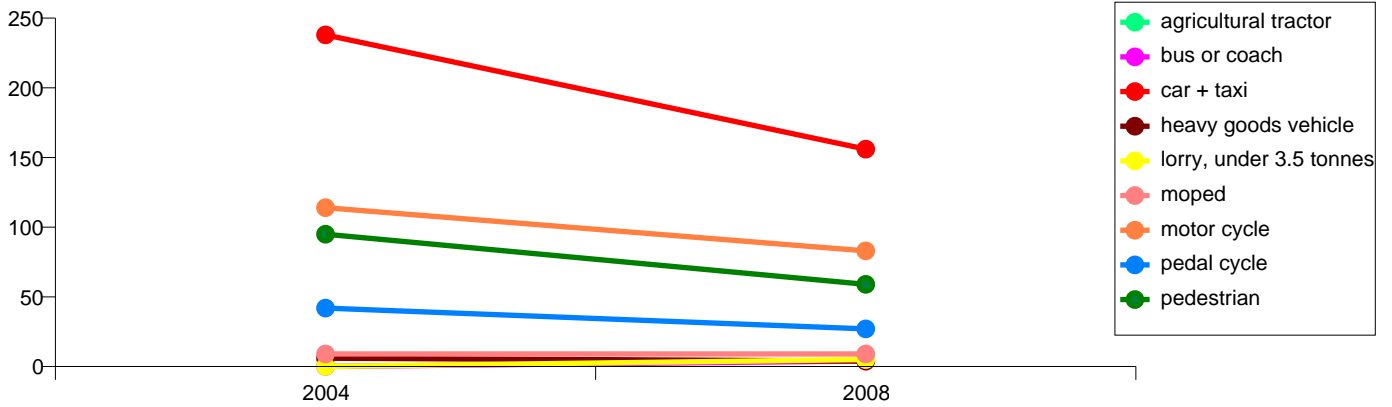

Fatalities by transport mode in EU countries included in CARE

Switzerland

Total