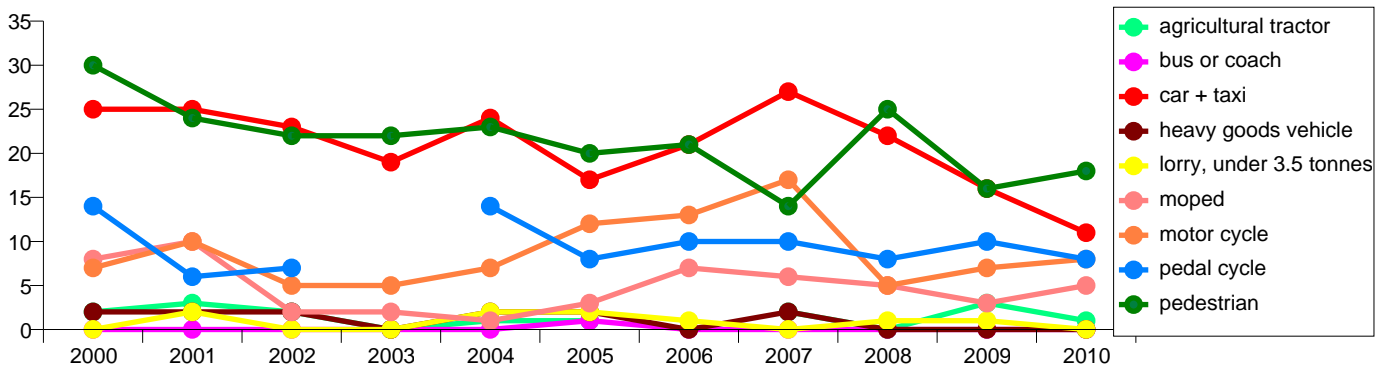

Total

inside urban area

outside urban area

Fatalities by transport mode in EU countries included in CARE

Slovenija

Total

inside urban area

outside urban area