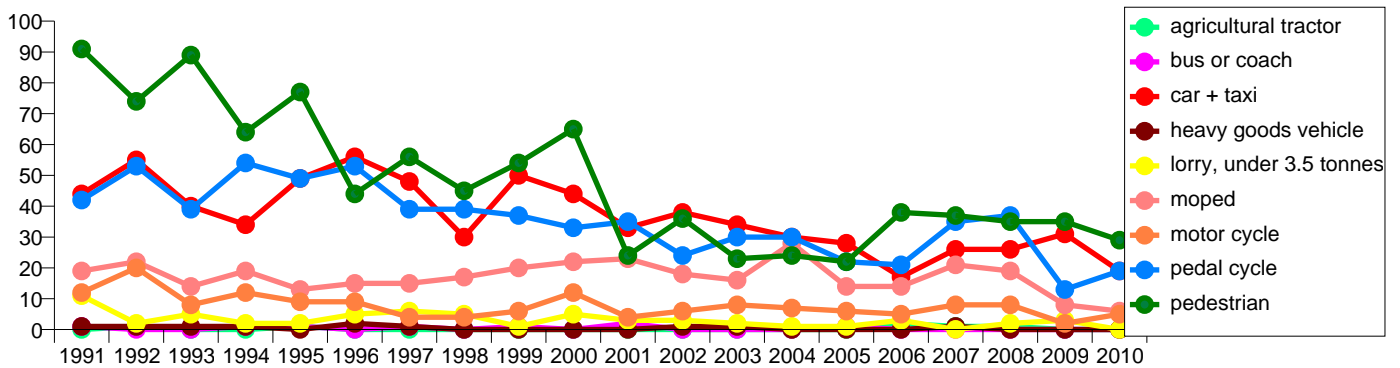

Fatalities by transport mode in EU countries included in CARE

Belgique/België

Total

inside urban area

outside urban area

Fatalities by transport mode in EU countries included in CARE

Ceská Republika

Total

inside urban area

outside urban area

Fatalities by transport mode in EU countries included in CARE

Danmark

Total

inside urban area

outside urban area

Fatalities by transport mode in EU countries included in CARE

Deutschland

Total

inside urban area

outside urban area

Fatalities by transport mode in EU countries included in CARE

Eesti

Total

inside urban area