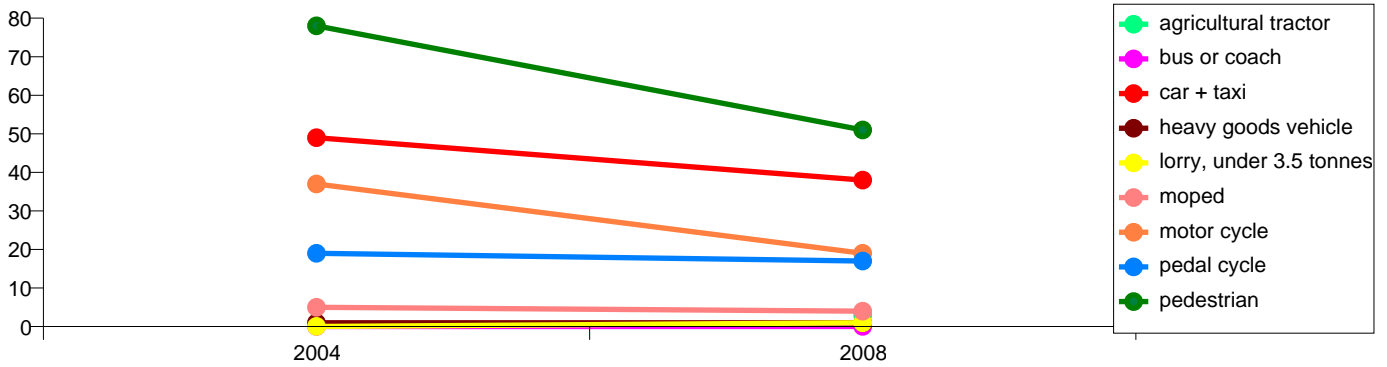

inside urban area