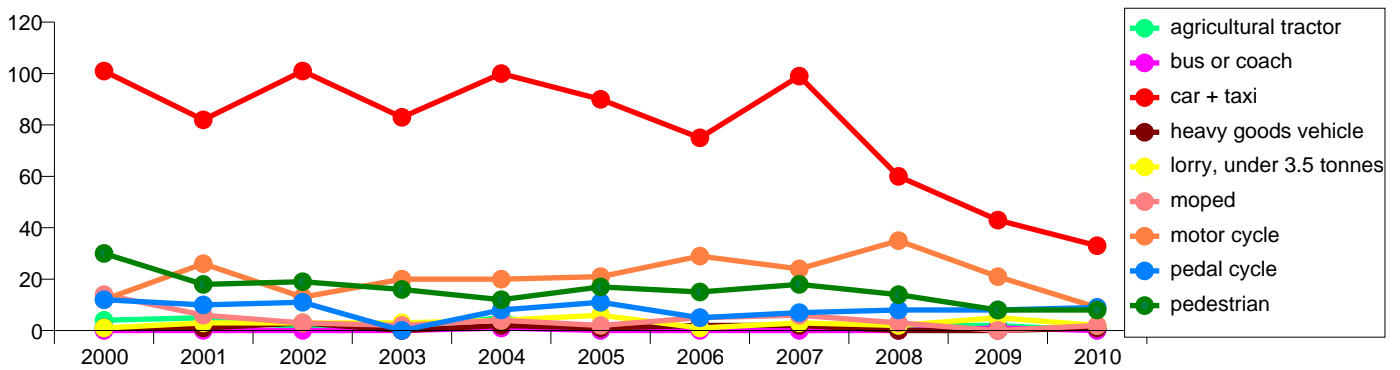

Total

inside urban area

outside urban area

Fatalities by transport mode in EU countries included in CARE

Slovenija

Total

inside urban area

outside urban area