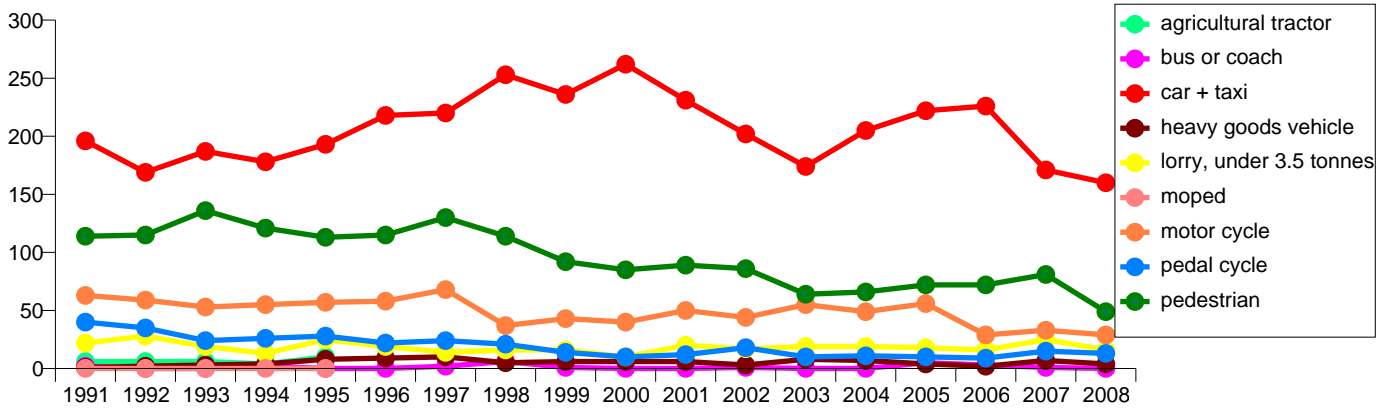

inside urban area

outside urban area

Fatalities by transport mode in EU countries included in CARE

Danmark

Total

inside urban area

outside urban area

Fatalities by transport mode in EU countries included in CARE

Deutschland

Total

inside urban area

outside urban area

Fatalities by transport mode in EU countries included in CARE

Eesti

Total

inside urban area

outside urban area

Fatalities by transport mode in EU countries included in CARE

Éire/Ireland

Total

inside urban area

outside urban area

Fatalities by transport mode in EU countries included in CARE

Elláda