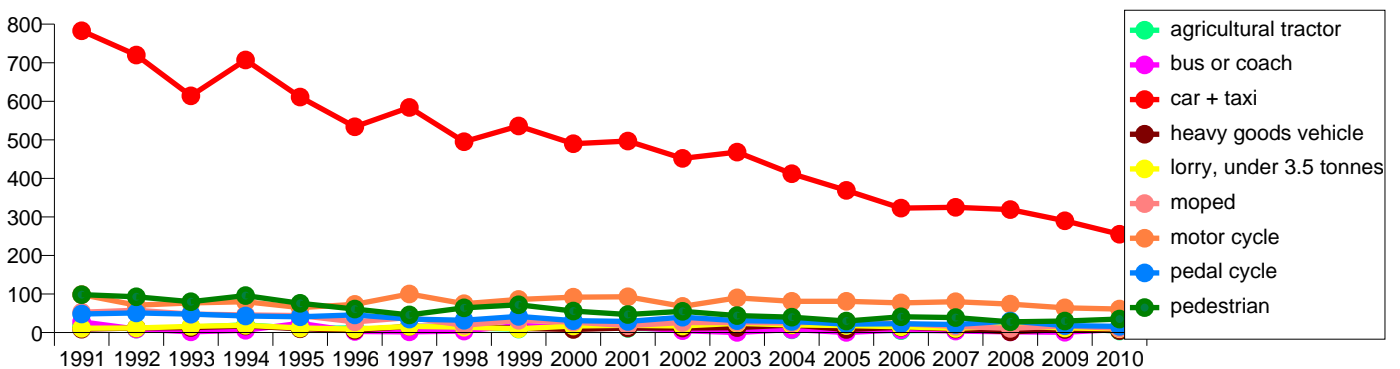

Österreich

Total

inside urban area

outside urban area

Fatalities by transport mode in EU countries included in CARE

Polska

Total

inside urban area