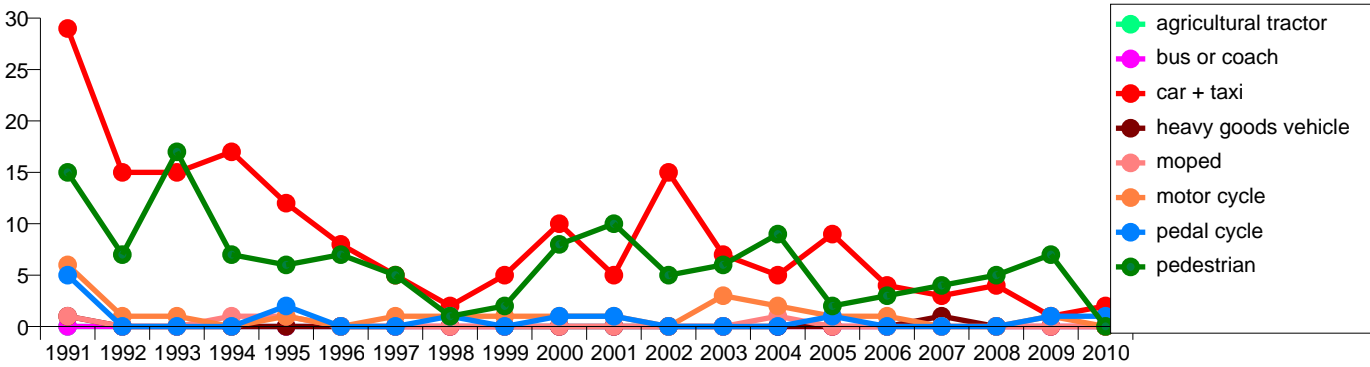

Latvija

Total

inside urban area

outside urban area

Fatalities by transport mode in EU countries included in CARE

Luxembourg

Total

inside urban area