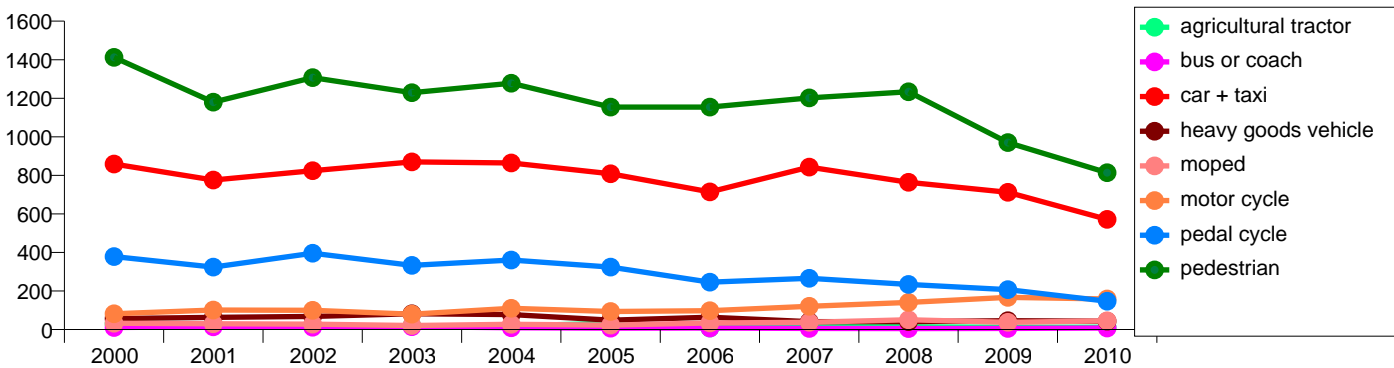

Österreich

Total

inside urban area

outside urban area

Fatalities by transport mode in EU countries included in CARE

Polska

Total

inside urban area