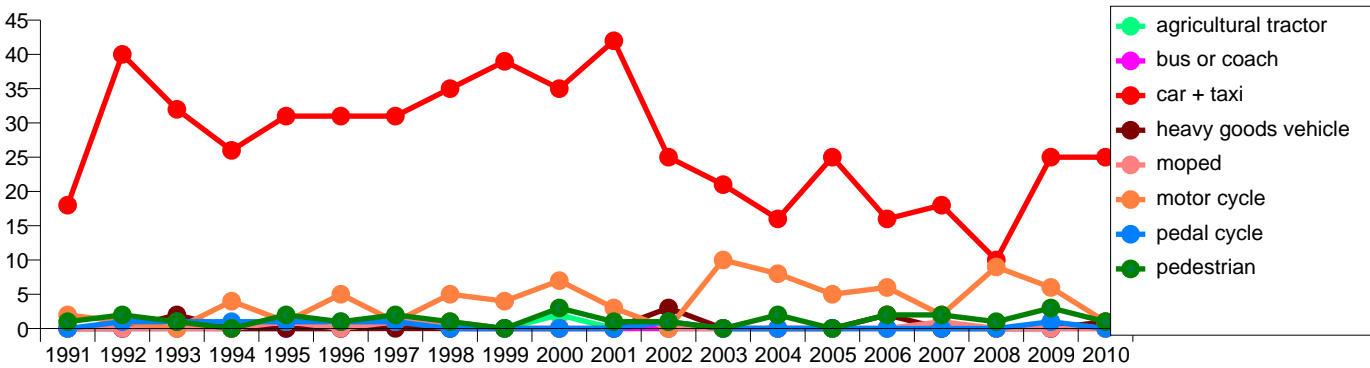

outside urban area