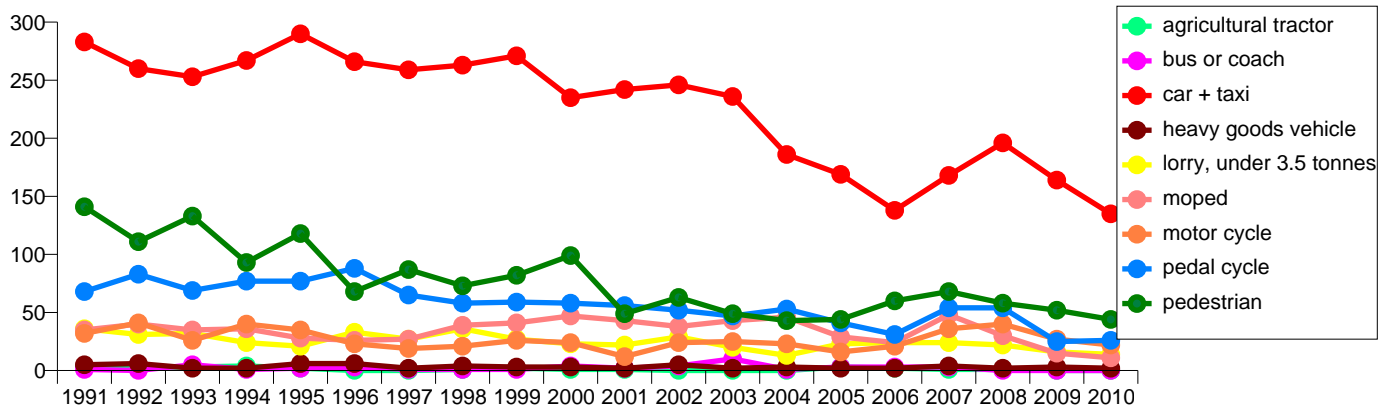

Fatalities by transport mode in EU countries included in CARE

Belgique/België

Total

inside urban area

outside urban area

Fatalities by transport mode in EU countries included in CARE

Ceská Republika

Total

inside urban area

outside urban area

Fatalities by transport mode in EU countries included in CARE

Danmark

Total

inside urban area

outside urban area

Fatalities by transport mode in EU countries included in CARE

Deutschland

Total

inside urban area

outside urban area

Fatalities by transport mode in EU countries included in CARE

Eesti

Total

inside urban area