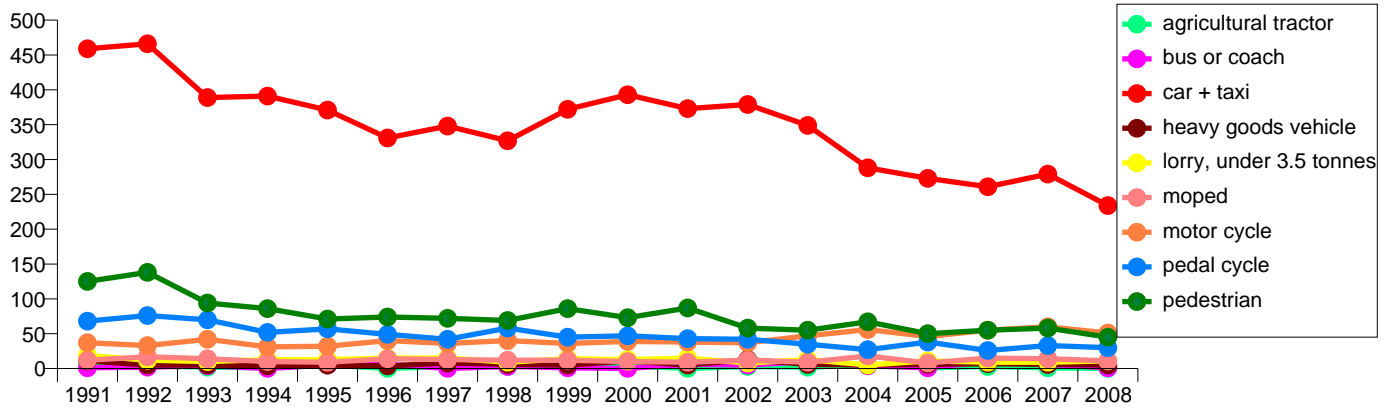

inside urban area

outside urban area

Fatalities by transport mode in EU countries included in CARE

Sverige

Total

inside urban area

outside urban area

Fatalities by transport mode in EU countries included in CARE