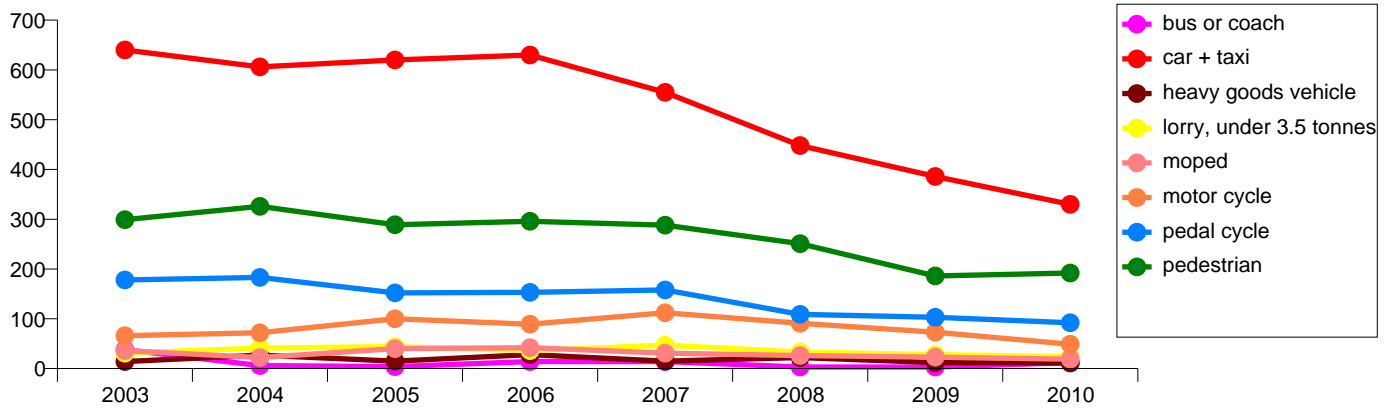

Fatalities by transport mode in EU countries included in CARE

Magyarország

Total