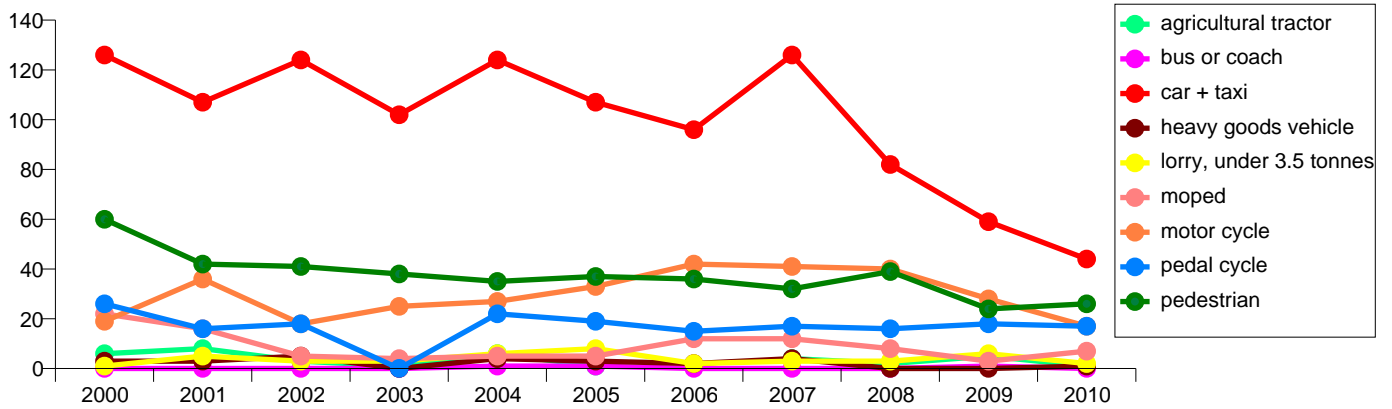

Total

inside urban area

outside urban area

Fatalities by transport mode in EU countries included in CARE

Slovenija

Total

inside urban area

outside urban area