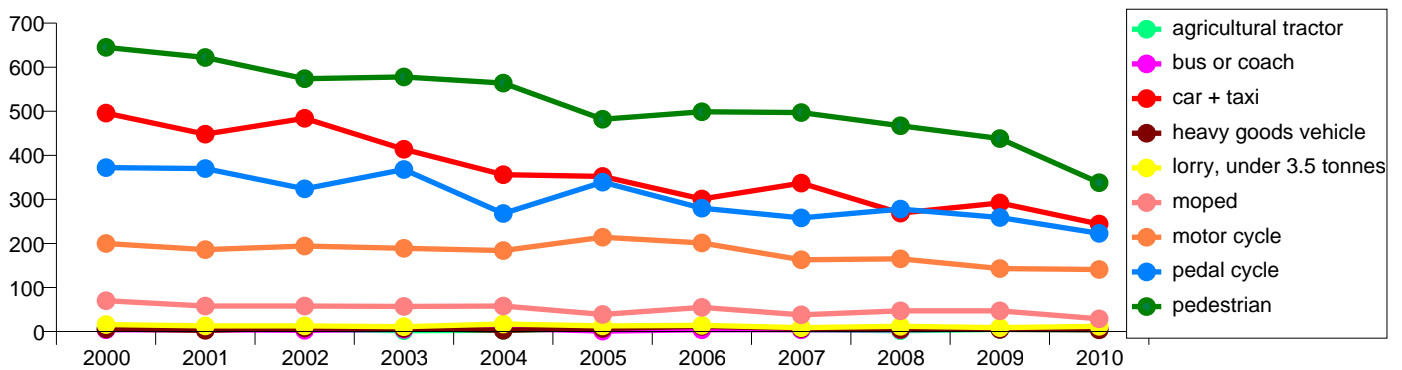

Fatalities by transport mode in EU countries included in CARE

Belgique/België

Total

inside urban area

outside urban area

Fatalities by transport mode in EU countries included in CARE

Ceská Republika

Total

inside urban area

outside urban area

Fatalities by transport mode in EU countries included in CARE

Danmark

Total

inside urban area

outside urban area

Fatalities by transport mode in EU countries included in CARE

Deutschland

Total

inside urban area

outside urban area

Fatalities by transport mode in EU countries included in CARE

Eesti

Total

inside urban area