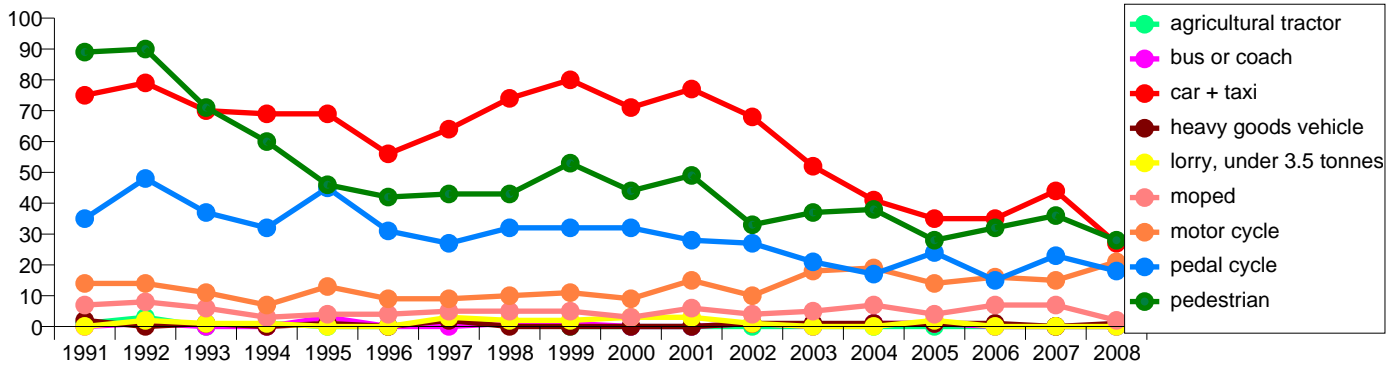

inside urban area

outside urban area

Fatalities by transport mode in EU countries included in CARE

Sverige

Total

inside urban area

outside urban area

Fatalities by transport mode in EU countries included in CARE