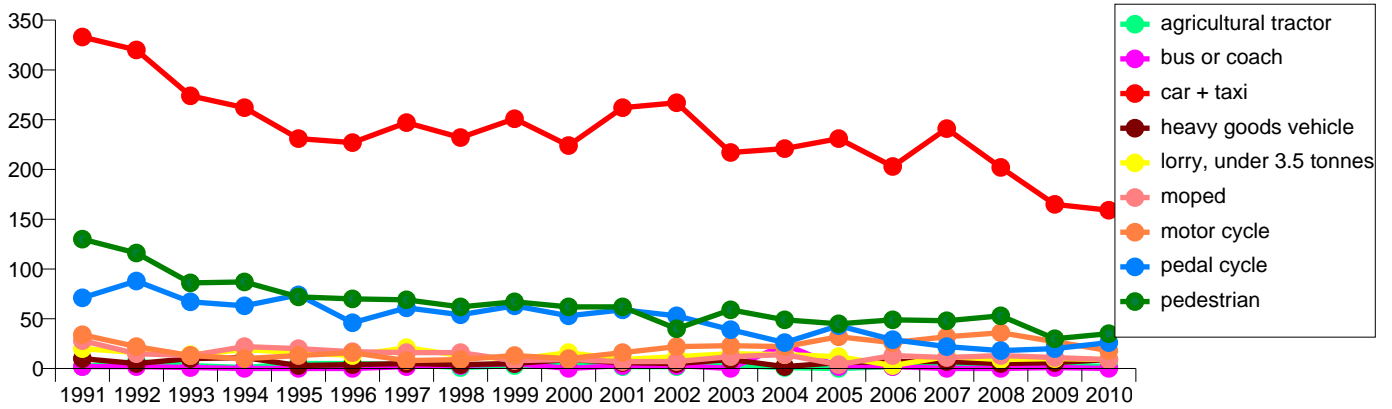

Fatalities by transport mode in EU countries included in CARE

Slovensko

Total

inside urban area

outside urban area

Fatalities by transport mode in EU countries included in CARE

Suomi/Finland

Total