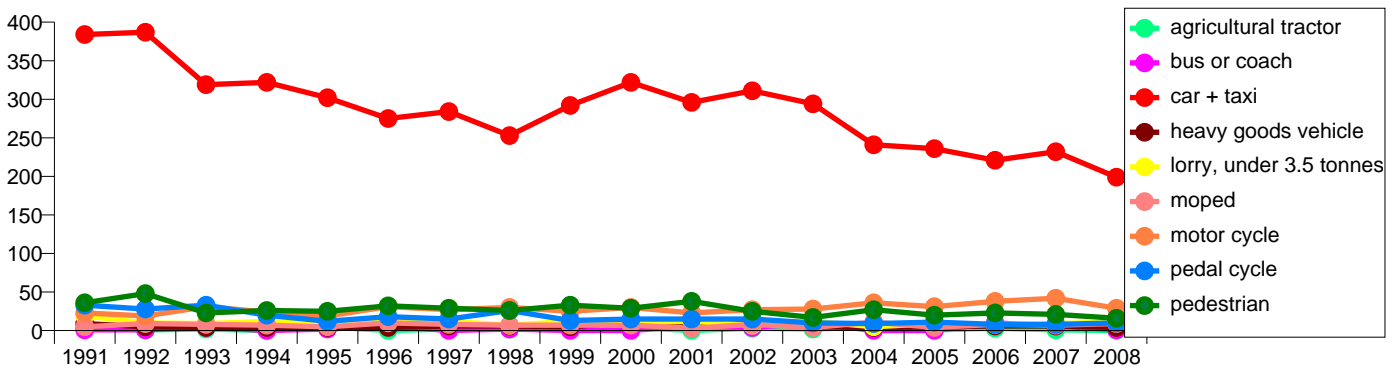

inside urban area

outside urban area

Fatalities by transport mode in EU countries included in CARE

Sverige

Total

inside urban area

outside urban area

Fatalities by transport mode in EU countries included in CARE