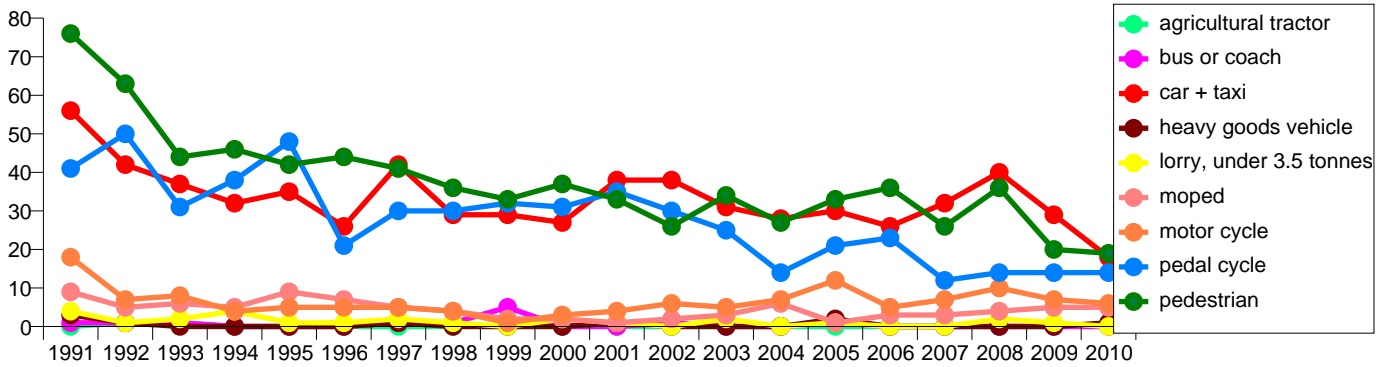

inside urban area