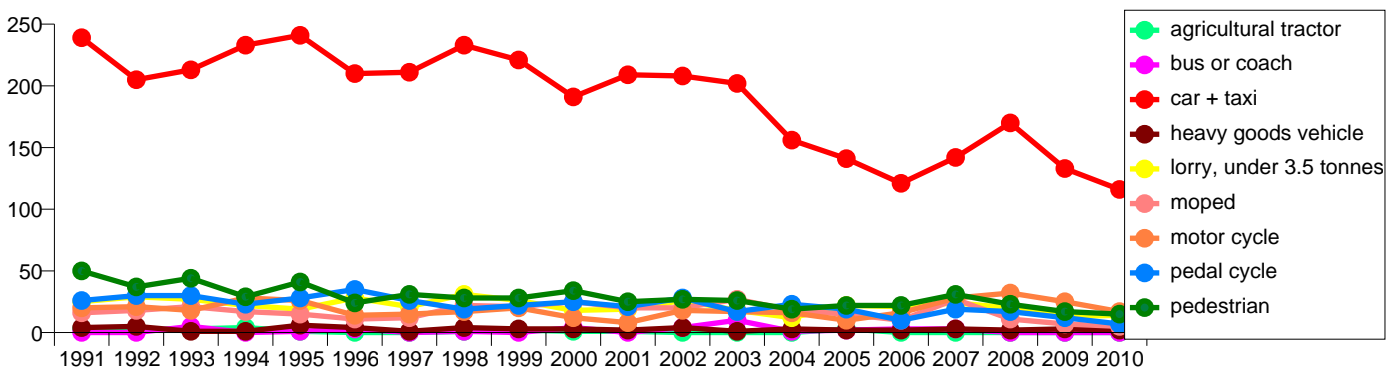

Fatalities by transport mode in EU countries included in CARE

Belgique/België

Total

inside urban area

outside urban area

Fatalities by transport mode in EU countries included in CARE

Ceská Republika

Total

inside urban area

outside urban area

Fatalities by transport mode in EU countries included in CARE

Danmark

Total

inside urban area

outside urban area

Fatalities by transport mode in EU countries included in CARE

Deutschland

Total

inside urban area

outside urban area

Fatalities by transport mode in EU countries included in CARE

Eesti

Total

inside urban area