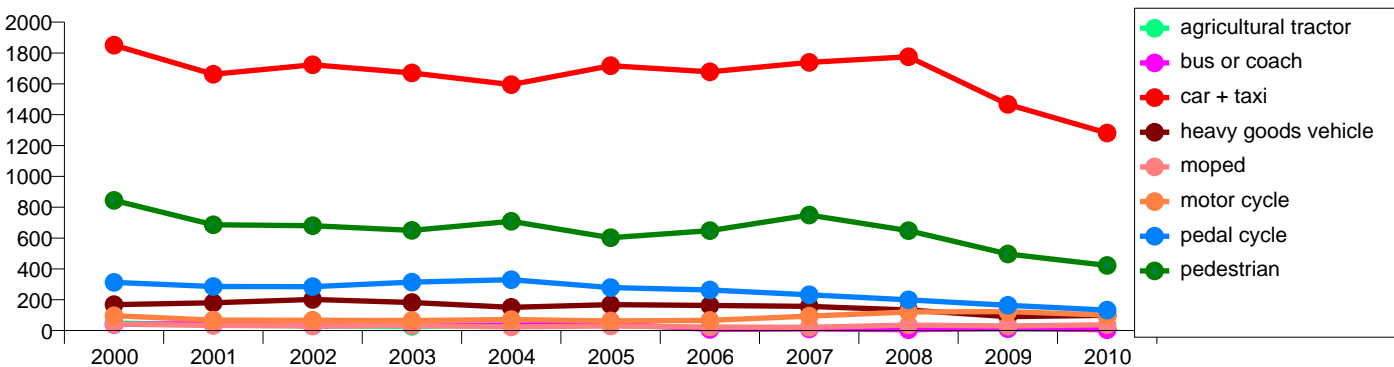

outside urban area