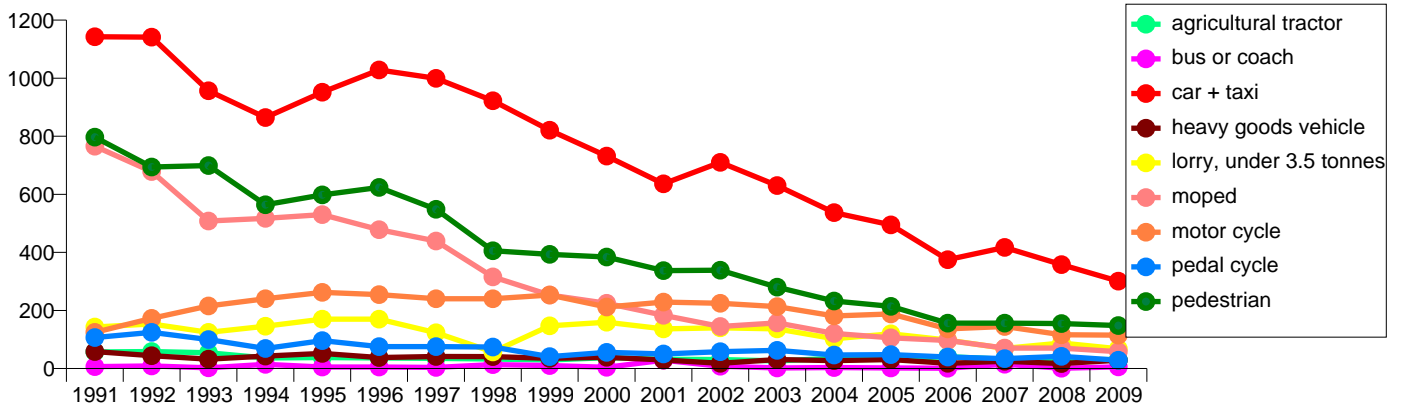

Fatalities by transport mode in EU countries included in CARE

Portugal

Total