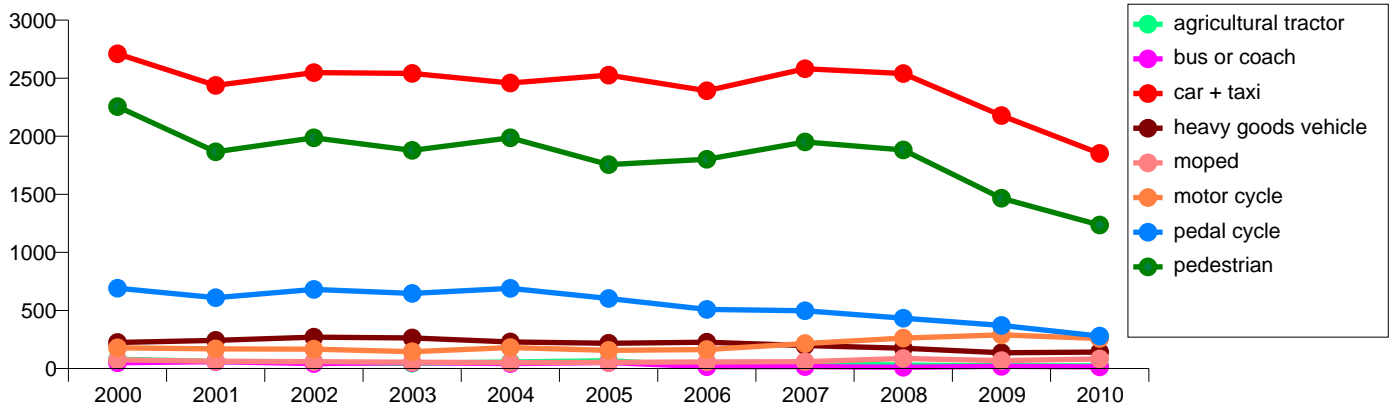

Österreich

Total

inside urban area

outside urban area

Fatalities by transport mode in EU countries included in CARE

Polska

Total

inside urban area