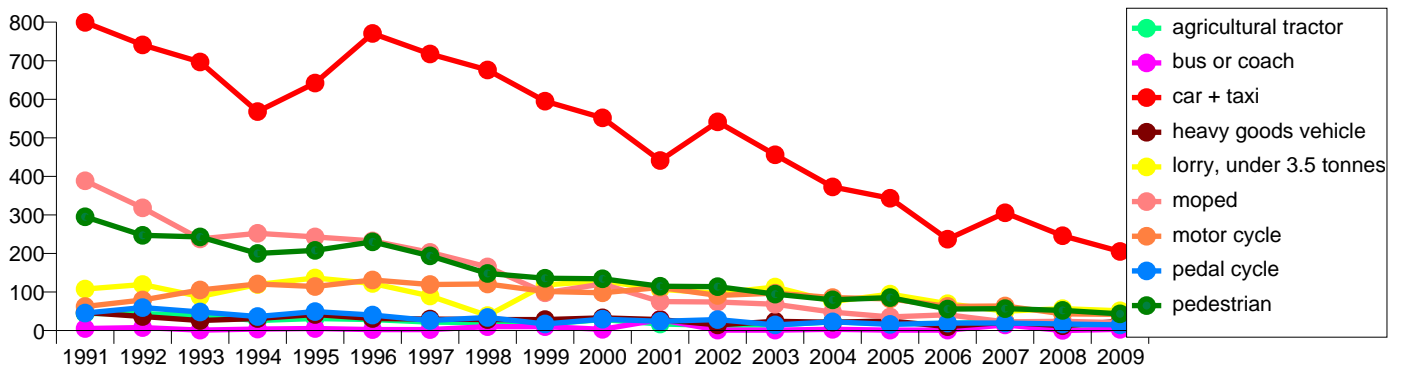

outside urban area

Fatalities by transport mode in EU countries included in CARE

Portugal

Total

inside urban area

outside urban area

Fatalities by transport mode in EU countries included in CARE

România