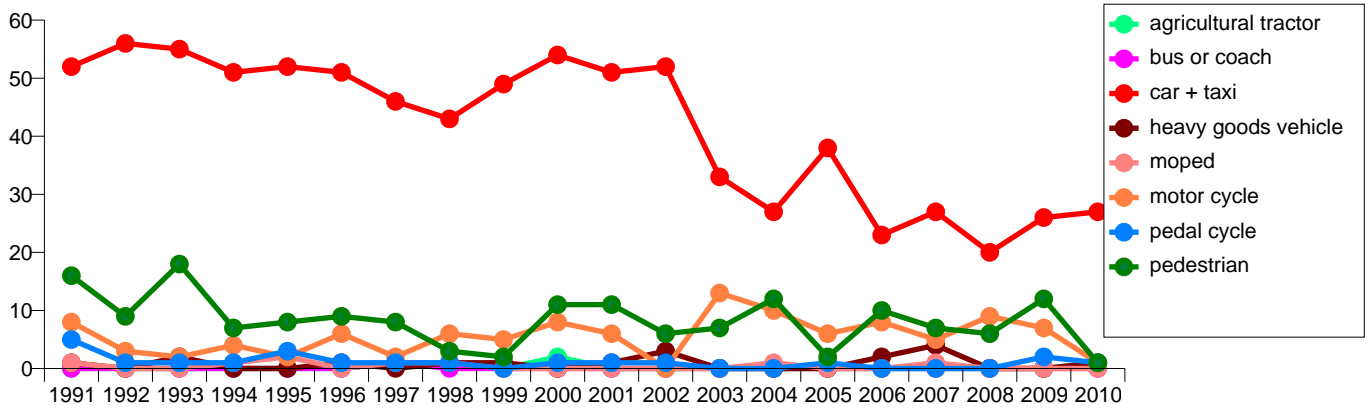

Latvija

Total

inside urban area

outside urban area

Fatalities by transport mode in EU countries included in CARE

Luxembourg

Total

inside urban area