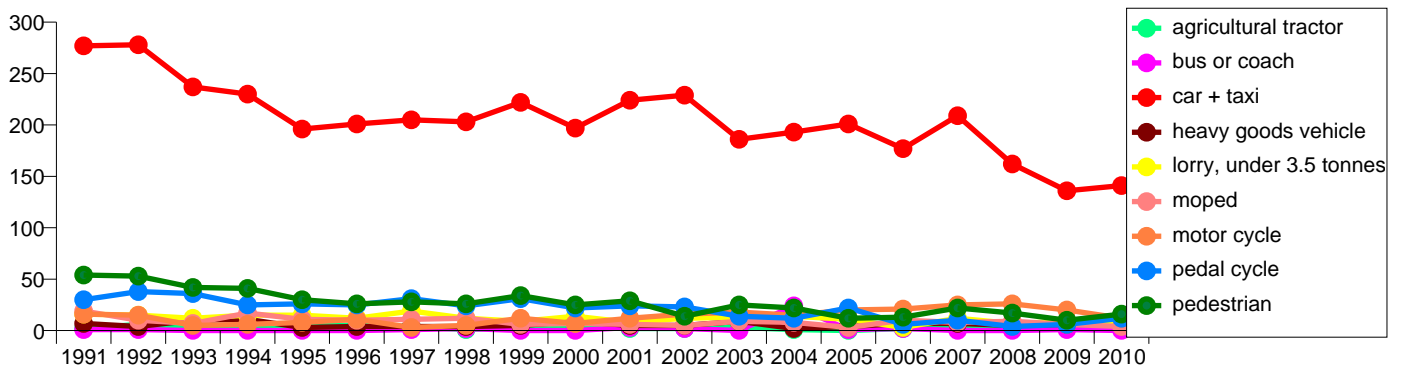

outside urban area