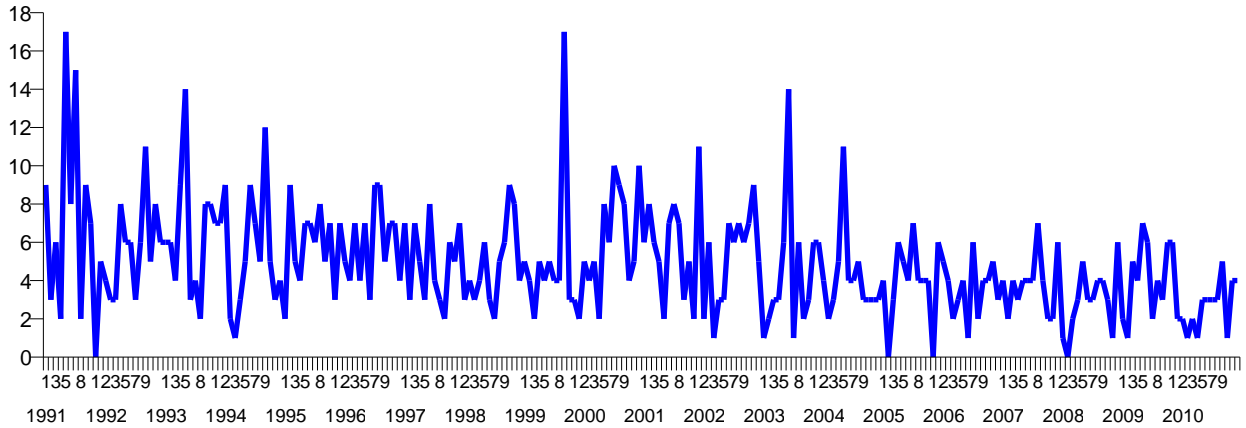

Latvija

Total

inside urban area

outside urban area

Fatalities by month of the year in EU countries included in CARE

Luxembourg

Total

inside urban area