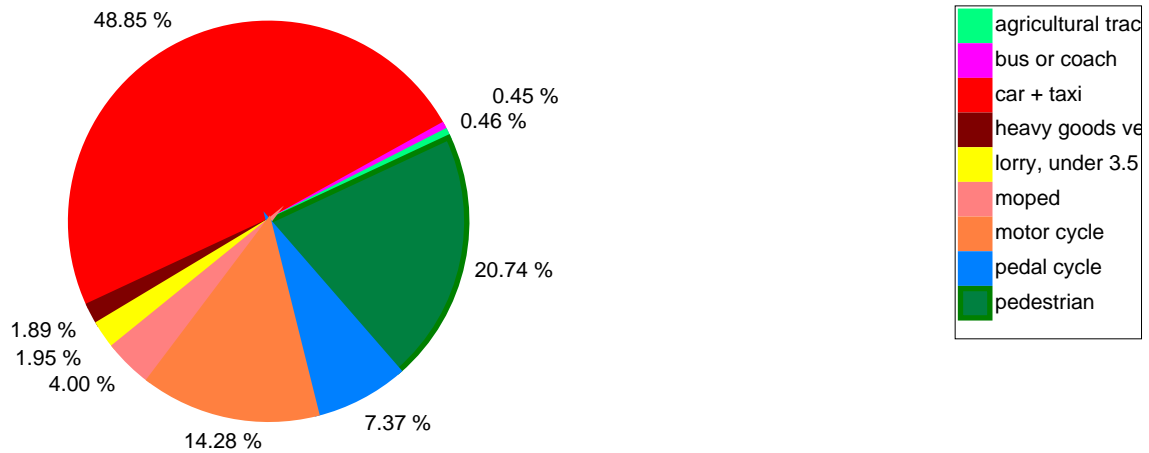

Fatalities by transport mode in EU countries included in CARE

Total

inside urban area

outside urban area