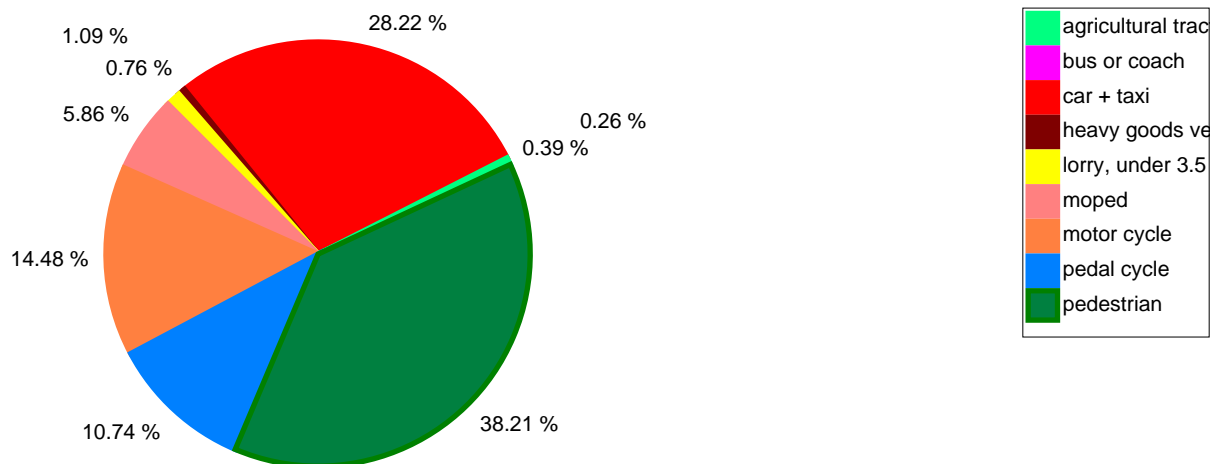

Fatalities by transport mode in EU countries included in CARE

Total

inside urban area

outside urban area