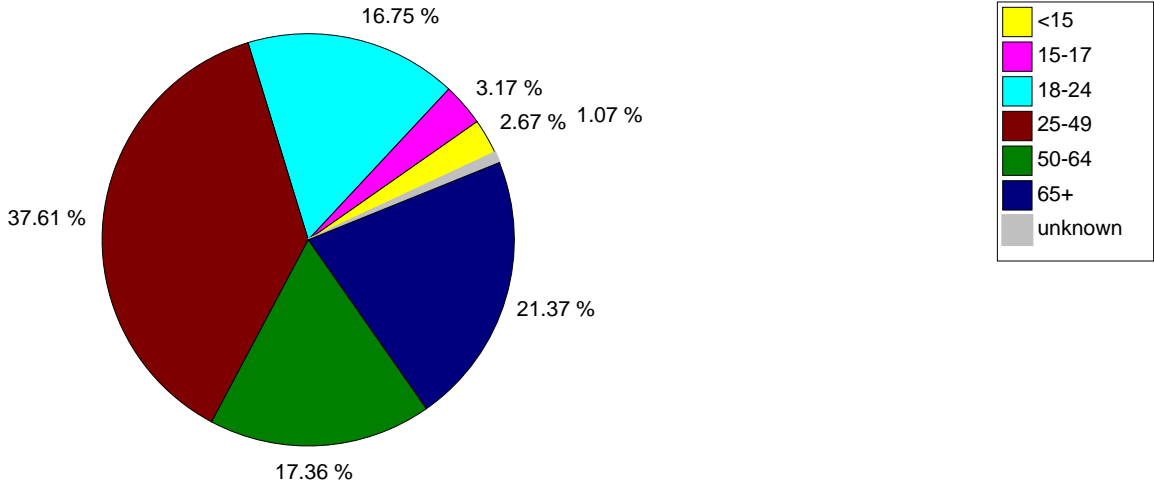

Fatalities by age group in EU countries included in CARE

Total

inside urban area

outside urban area