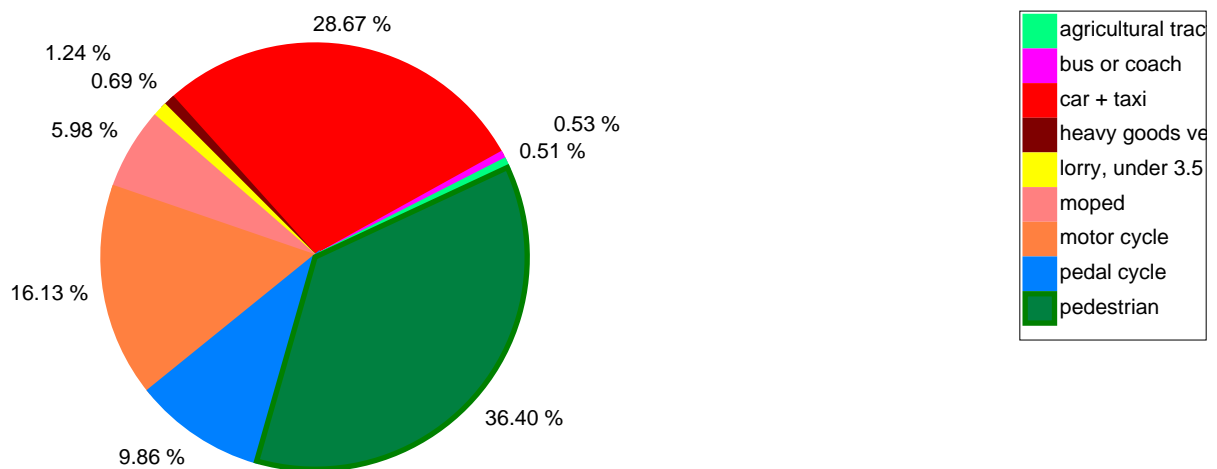

Fatalities by transport mode in EU countries included in CARE

Total

inside urban area

outside urban area