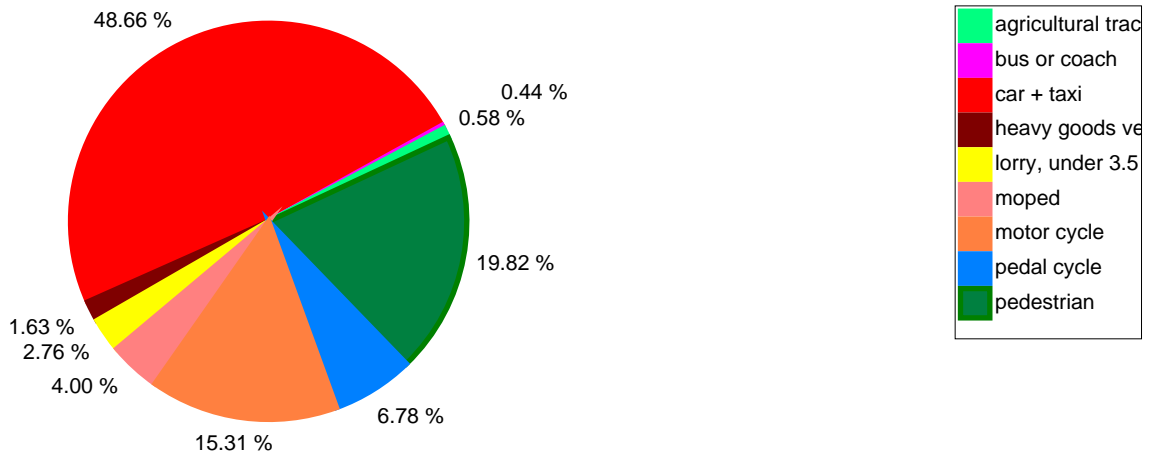

Fatalities by transport mode in EU countries included in CARE

Total

inside urban area

outside urban area