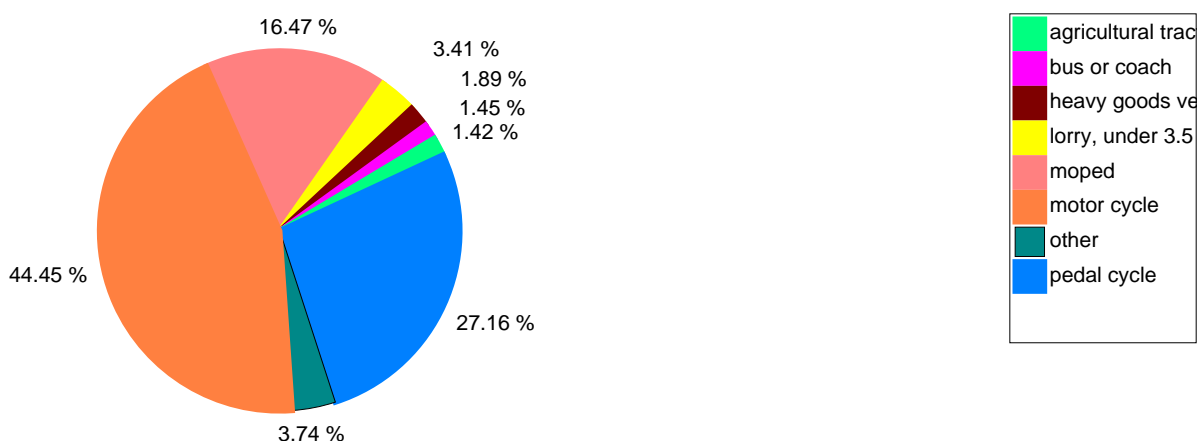

Fatalities by transport mode (except cars) in EU countries included in CARE

Total

inside urban area

outside urban area