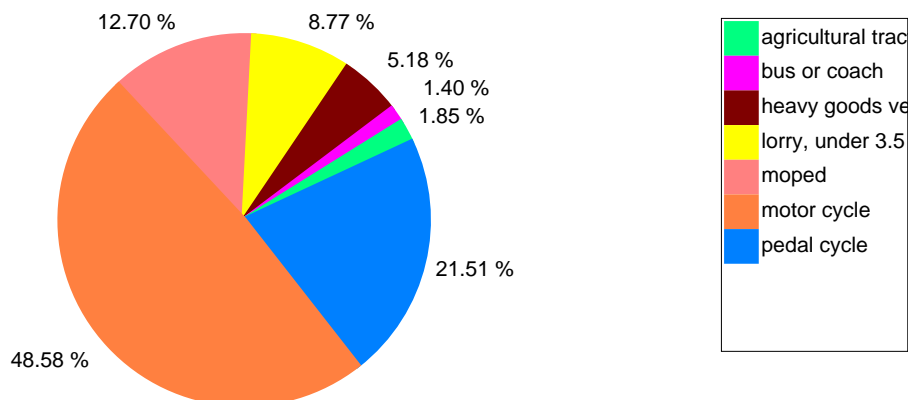

Fatalities by transport mode (except cars) in EU countries included in CARE

Total

inside urban area

outside urban area