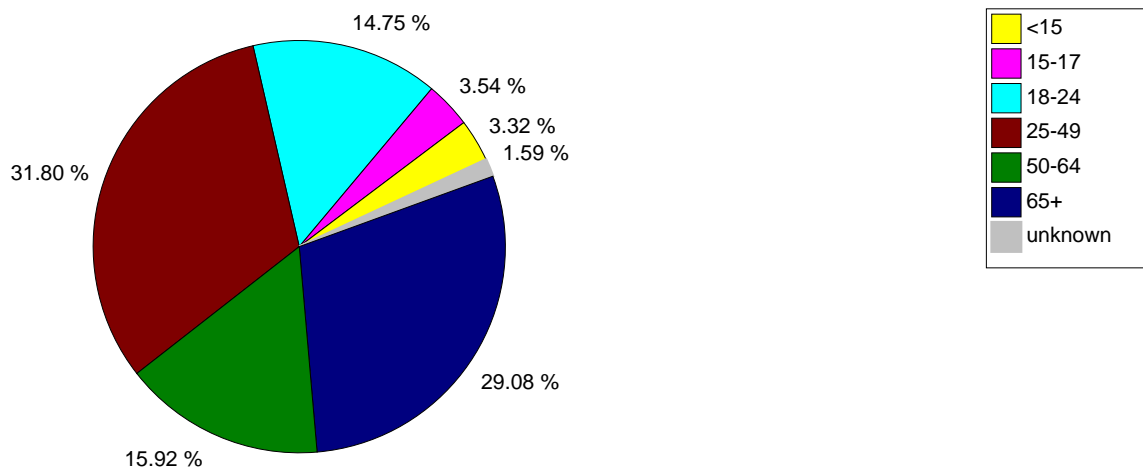

Fatalities by age group in EU countries included in CARE

Total

inside urban area

outside urban area