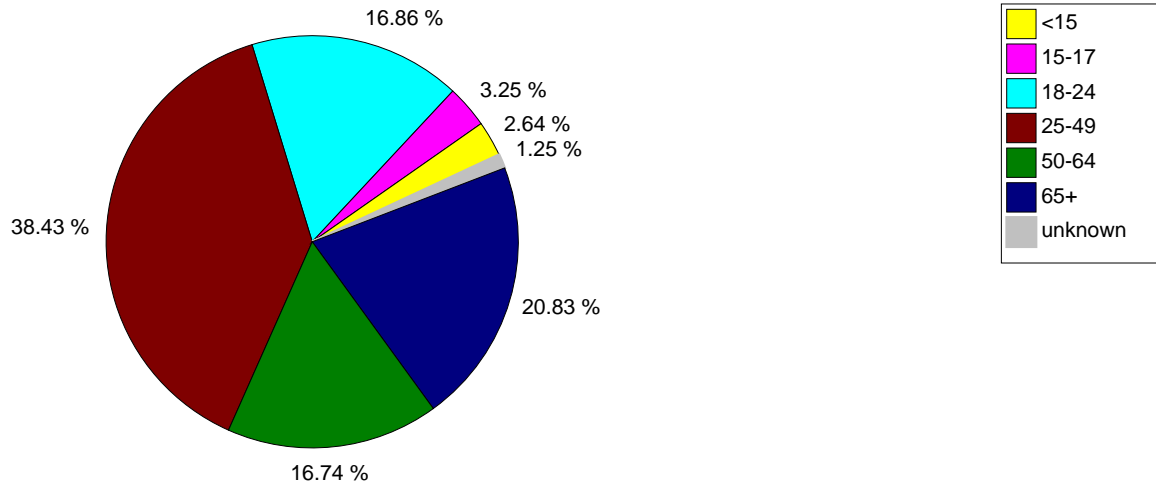

Fatalities by age group in EU countries included in CARE

Total

inside urban area

outside urban area