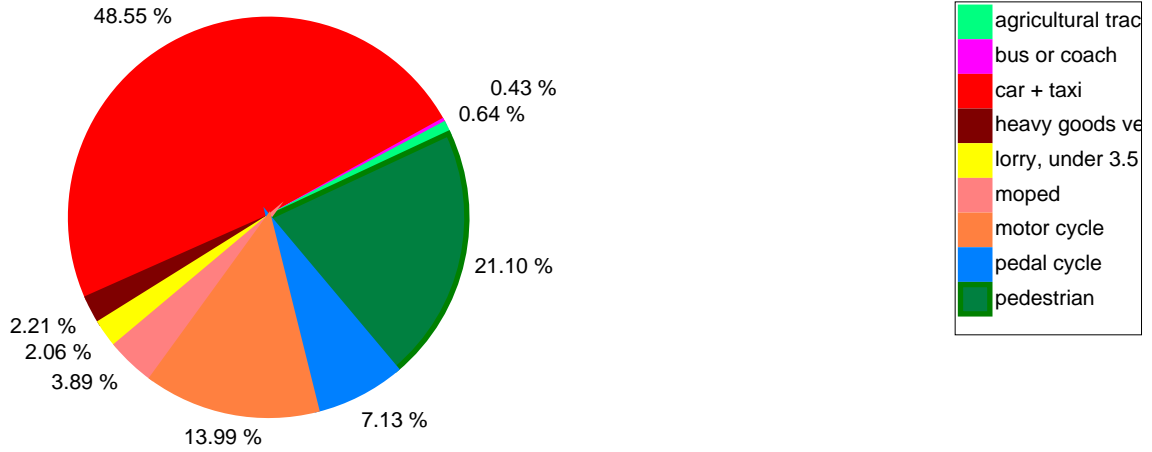

Fatalities by transport mode in EU countries included in CARE

Total

inside urban area

outside urban area