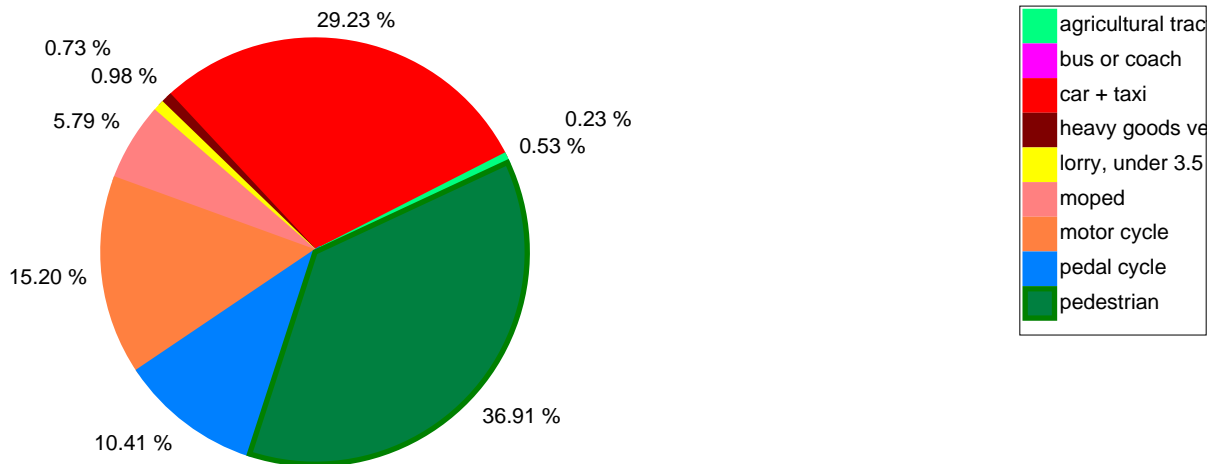

Fatalities by transport mode in EU countries included in CARE

Total

inside urban area

outside urban area