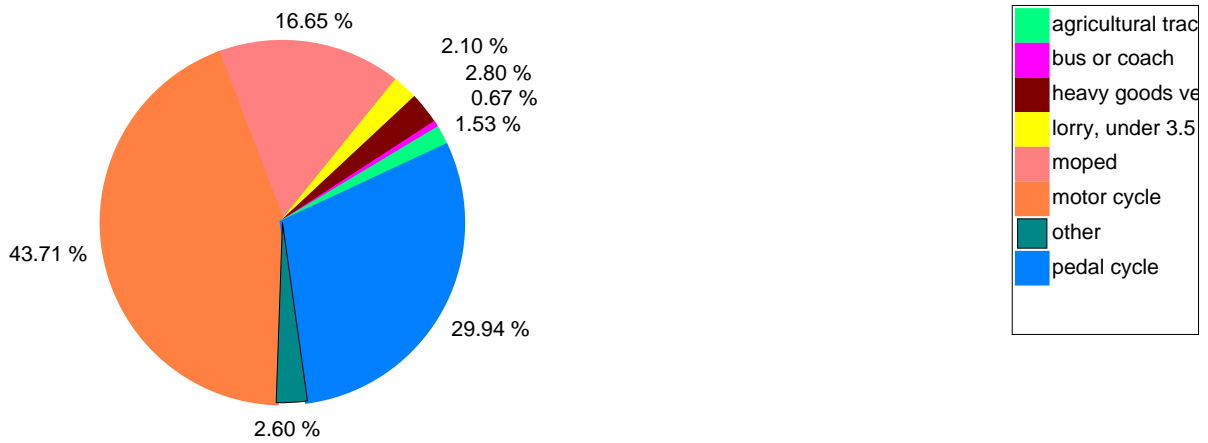

Fatalities by transport mode (except cars) in EU countries included in CARE

Total

inside urban area

outside urban area