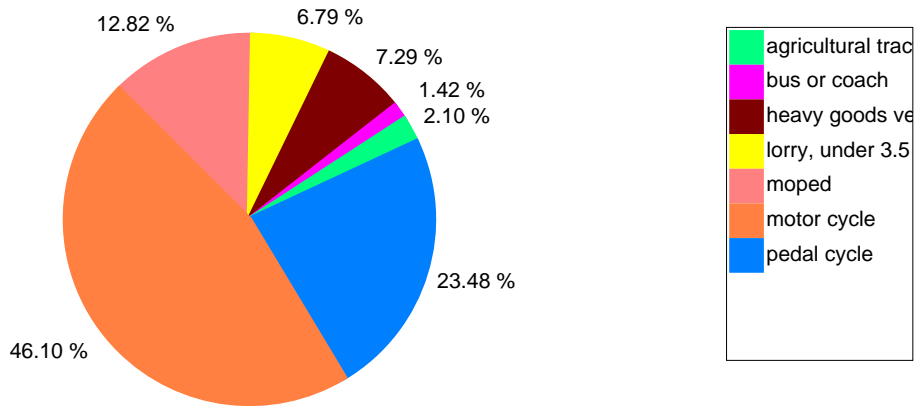

Fatalities by transport mode (except cars) in EU countries included in CARE

Total

inside urban area

outside urban area