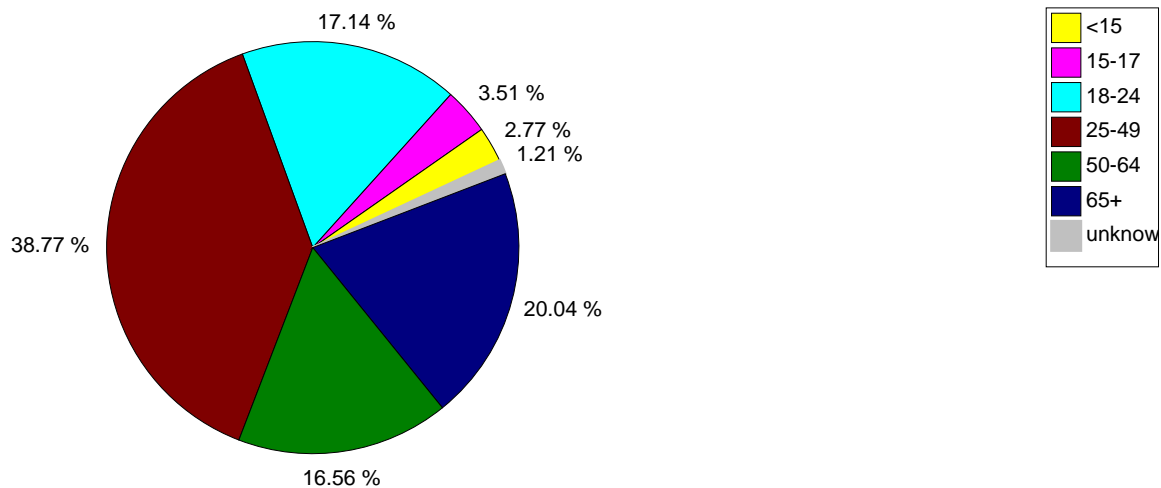

Fatalities by age group in EU countries included in CARE

Total

inside urban area

outside urban area