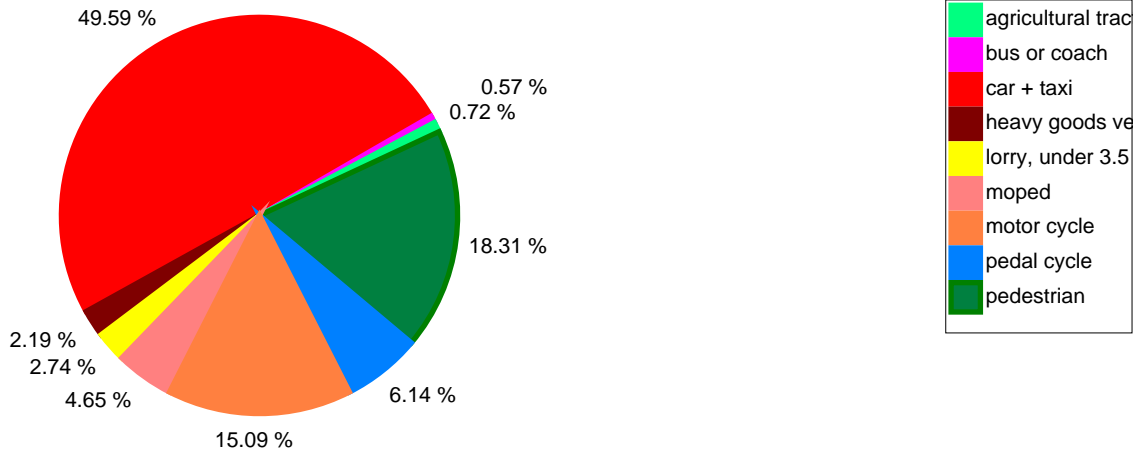

Fatalities by transport mode in EU countries included in CARE

Total

inside urban area

outside urban area