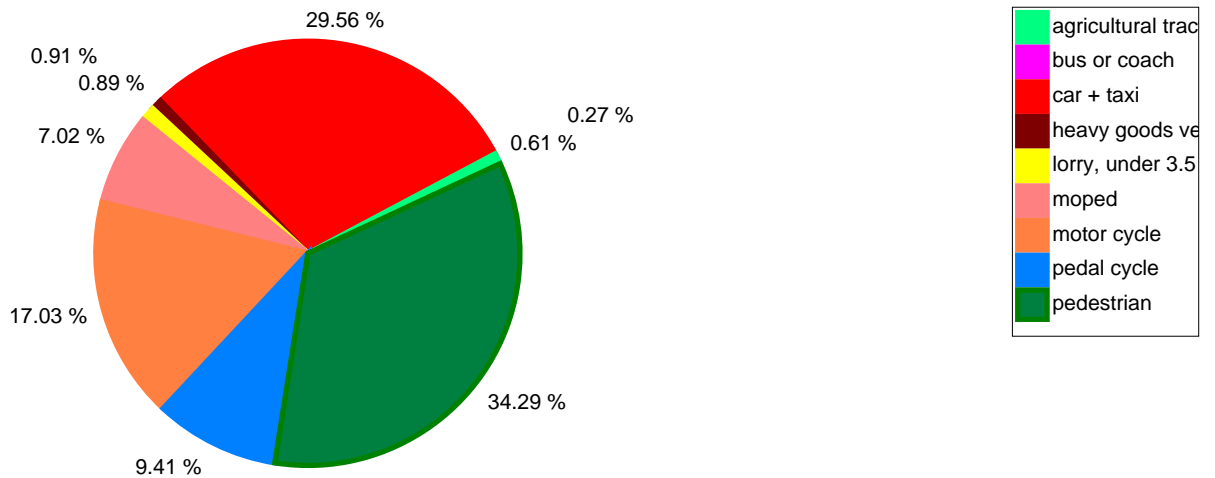

Fatalities by transport mode in EU countries included in CARE

Total

inside urban area

outside urban area