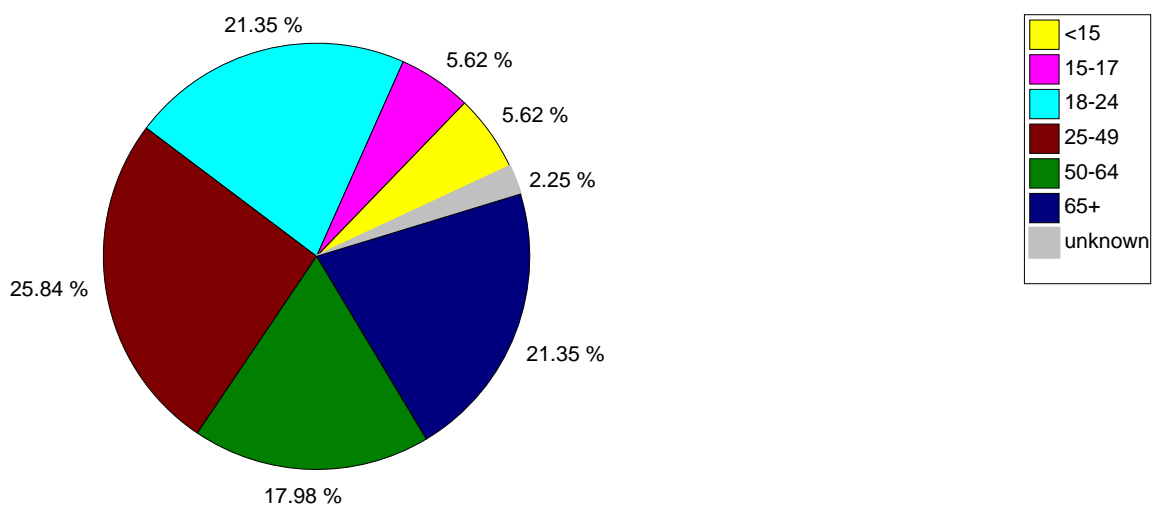

Fatalities by age group in EU countries included in CARE

Total

inside urban area

outside urban area