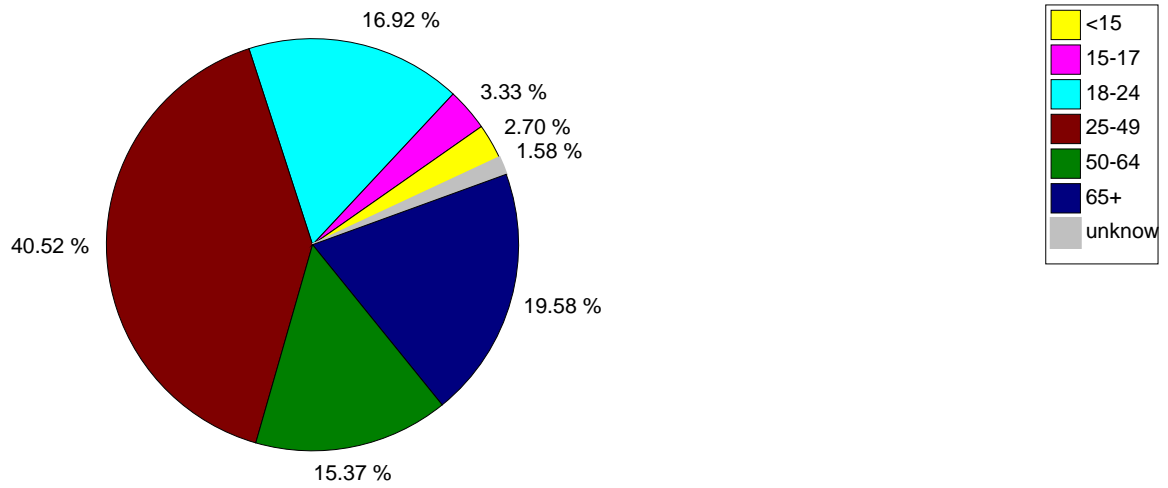

Fatalities by age group in EU countries included in CARE

Total

inside urban area

outside urban area