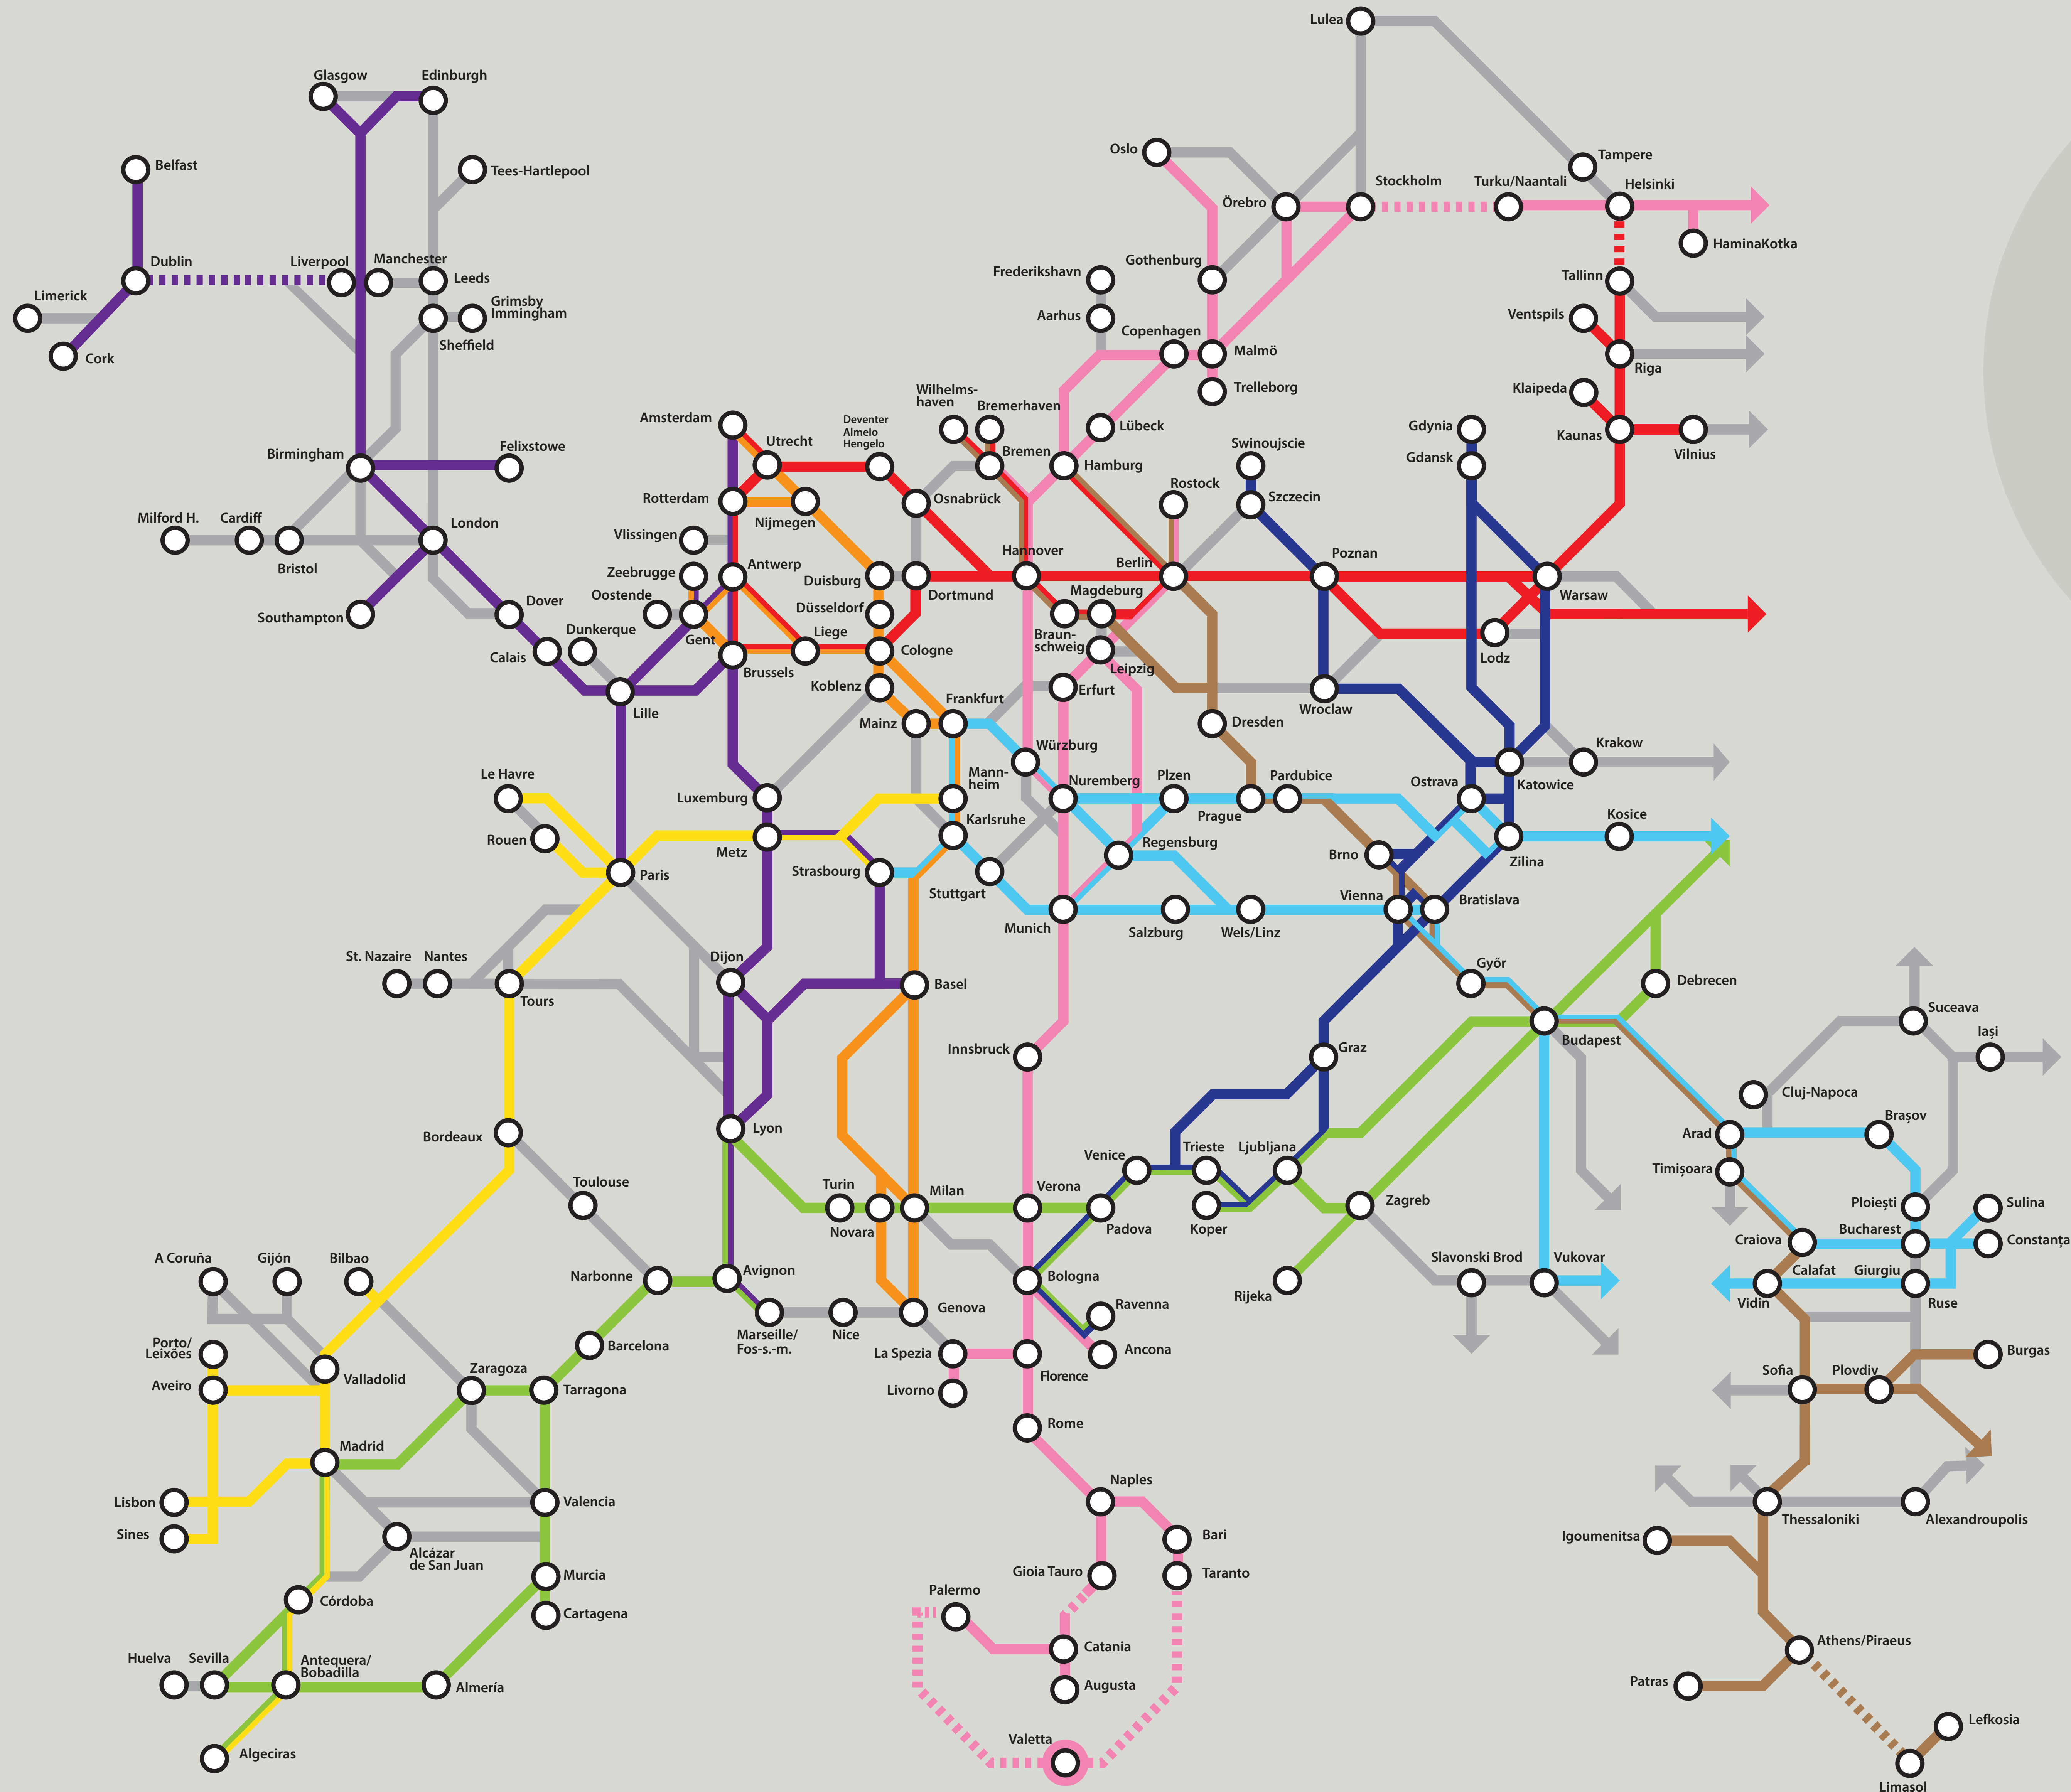

THE TEN-T CORE NETWORK AND CORRIDORS

REGULATION (EU) No 1316/2013 & 1315/2013 O.J. L348 - 20/12/2013

Legend

- BALTIC - ADRIATIC
- NORTH SEA - BALTIC
- MEDITERRANEAN
- ORIENT / EAST-MED
- SCANDINAVIAN - MEDITERRANEAN
- RHINE - ALPINE
- ATLANTIC
- NORTH SEA - MEDITERRANEAN
- RHINE - DANUBE
- OTHER CORE NETWORK